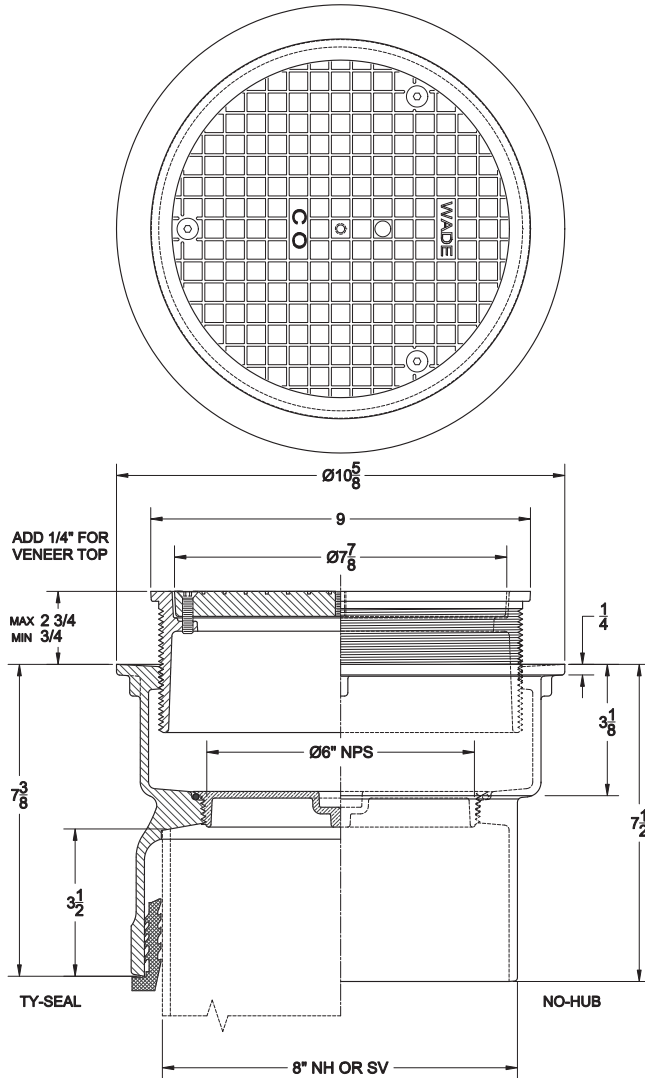

Cleanout

WADE

8008-Z Cast iron floor cleanout with threaded adjustable housing, ductile iron scoriated cover and brass gasketed plug. ANSI Load Class - S.D. = Special Duty (Over 10,000 Lbs.)

MODEL

Cat. No.	Pipe Size	Wt. Lbs.
<input type="checkbox"/> 8008	8	30.0

OUTLETS

Suffix	Description
<input type="checkbox"/> NH	No-Hub
<input type="checkbox"/> TY	Ty-Seal (Push-on)

OPTIONS

Suffix	Description
<input type="checkbox"/> 1	Nickel Bronze
<input type="checkbox"/> 179	Security Screws
<input type="checkbox"/> S	Square Top (NB Only)
<input type="checkbox"/> CM	Carpet Marker