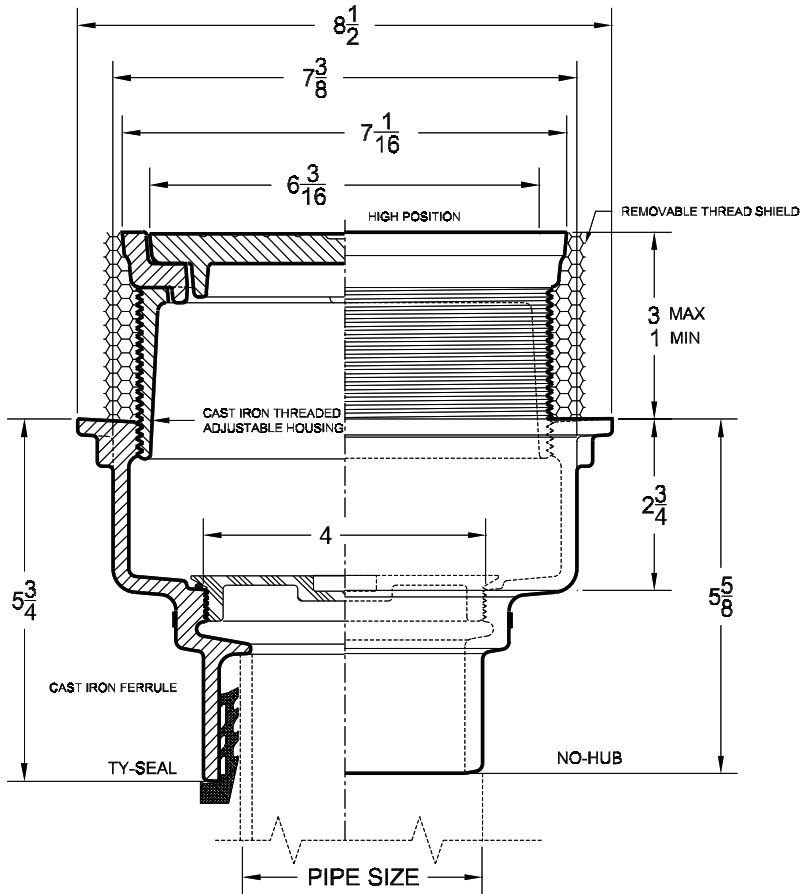

# Floor Cleanouts

**WADE**

**8000Z** Cast iron cleanout with threaded adjustable housing, removable thread shield, plastic gasketed plug and round ductile iron cover w/ secured nickel bronze scoriated veneer top.

### OPTIONS

Suffix	Description
75	Bronze Plug
179	Security Screws

Cat. No.	Pipe Size	Wt. Lbs.
8002	2	16.0
8003	3	17.0
8004	4	18.0
8006	6	19.0