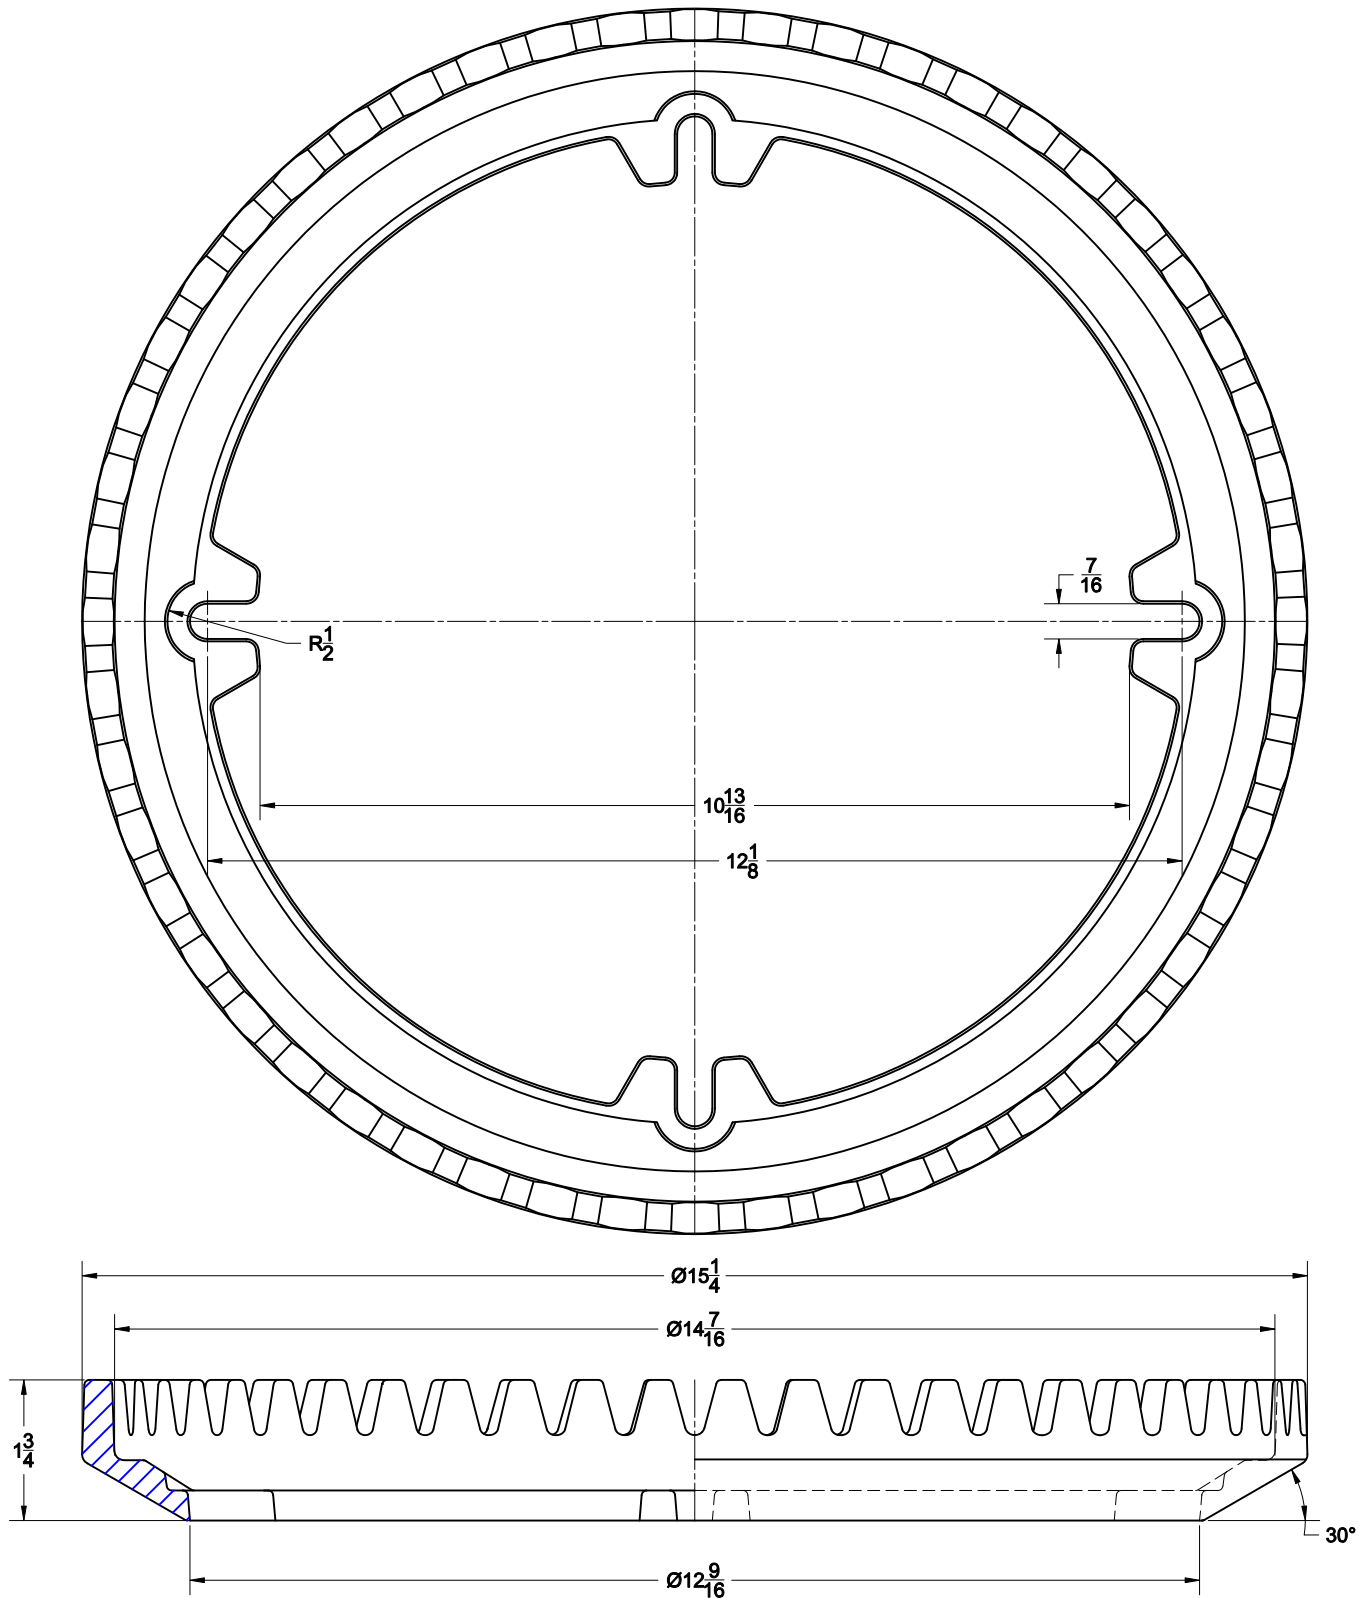

ROOF DRAINS

3000

FLASHING COLLAR FOR 8-12" ROOF DRAINS
PATTERN NO. W-3108-FRG

AutoCad.dwg