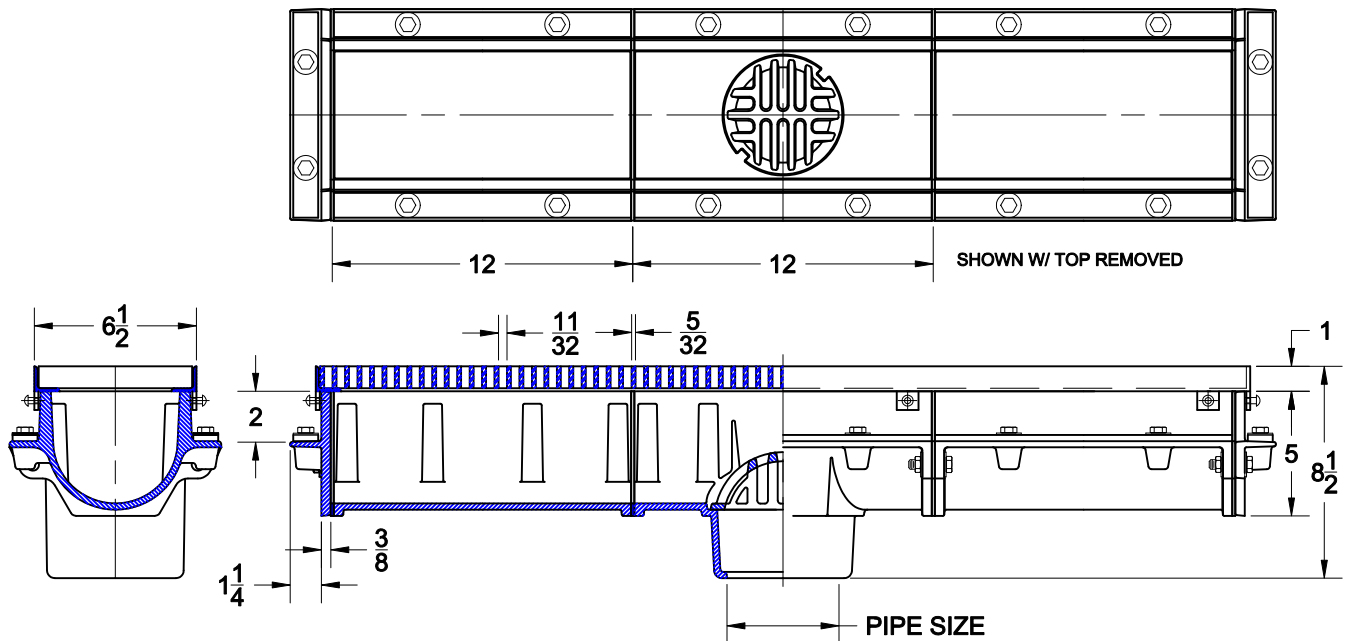

Trench Drain

2950-304-HP

Cast iron trench drain with A.R.E. interior, dome bottom strainer, inside caulk outlet and stainless steel bar grate with frame.

OPTIONS

Cat. No.	Pipe Size	Wt. Lbs.	Suffix	Description
<input type="checkbox"/> 2953-304-HP	3	30.0	<input type="checkbox"/> 5	Vandal Proof Top
<input type="checkbox"/> 2954-304-HP	4	31.0	<input type="checkbox"/> 1FT	Outlet Section Only
			<input type="checkbox"/> 2FT	One Outlet & One Extension
			<input type="checkbox"/> 3FT	One Outlet & Two Extensions
			<input type="checkbox"/> 4FT	One Outlet & Three Extensions
			<input type="checkbox"/> 5FT	One Outlet & Four Extensions