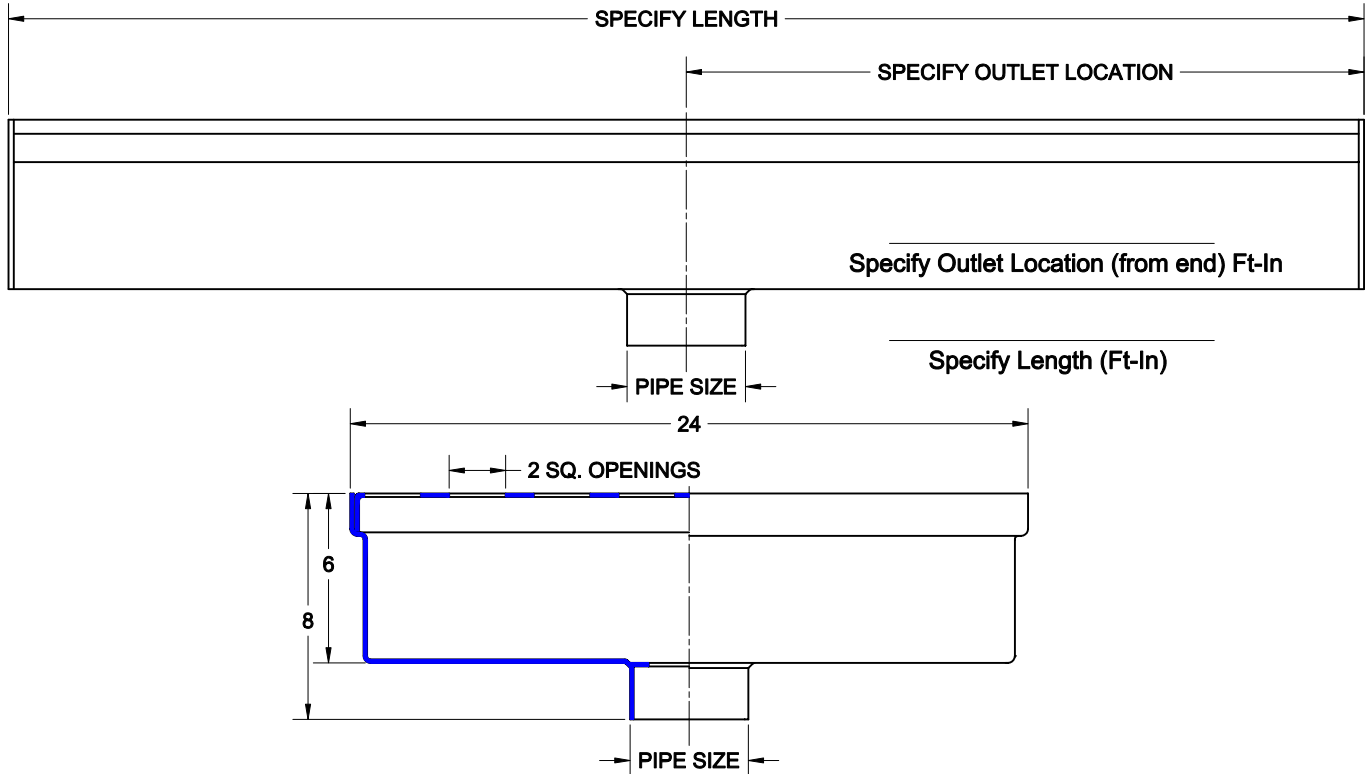

# Kettle Drain - Stainless Steel

## 2940-SS

Stainless steel trench drain 12 Ga perforated grate and No-Hub outlet.  
 (Perforations are 2" SQ. on 3" centers)

### OPTIONS

Cat. No.	Pipe Size	Wt. Lbs.	Suffix	Description
<input type="checkbox"/> 2942-SS	2	22.0/FT	<input type="checkbox"/> 5	Vandal Proof
<input type="checkbox"/> 2943-SS	3	22.0/FT	<input type="checkbox"/> 9	Secondary Dome Strainer
<input type="checkbox"/> 2944-SS	4	22.0/FT	<input type="checkbox"/> 18	Solid Cover
<input type="checkbox"/> 2946-SS	6	22.0/FT	<input type="checkbox"/> 155	XH Bar Grate