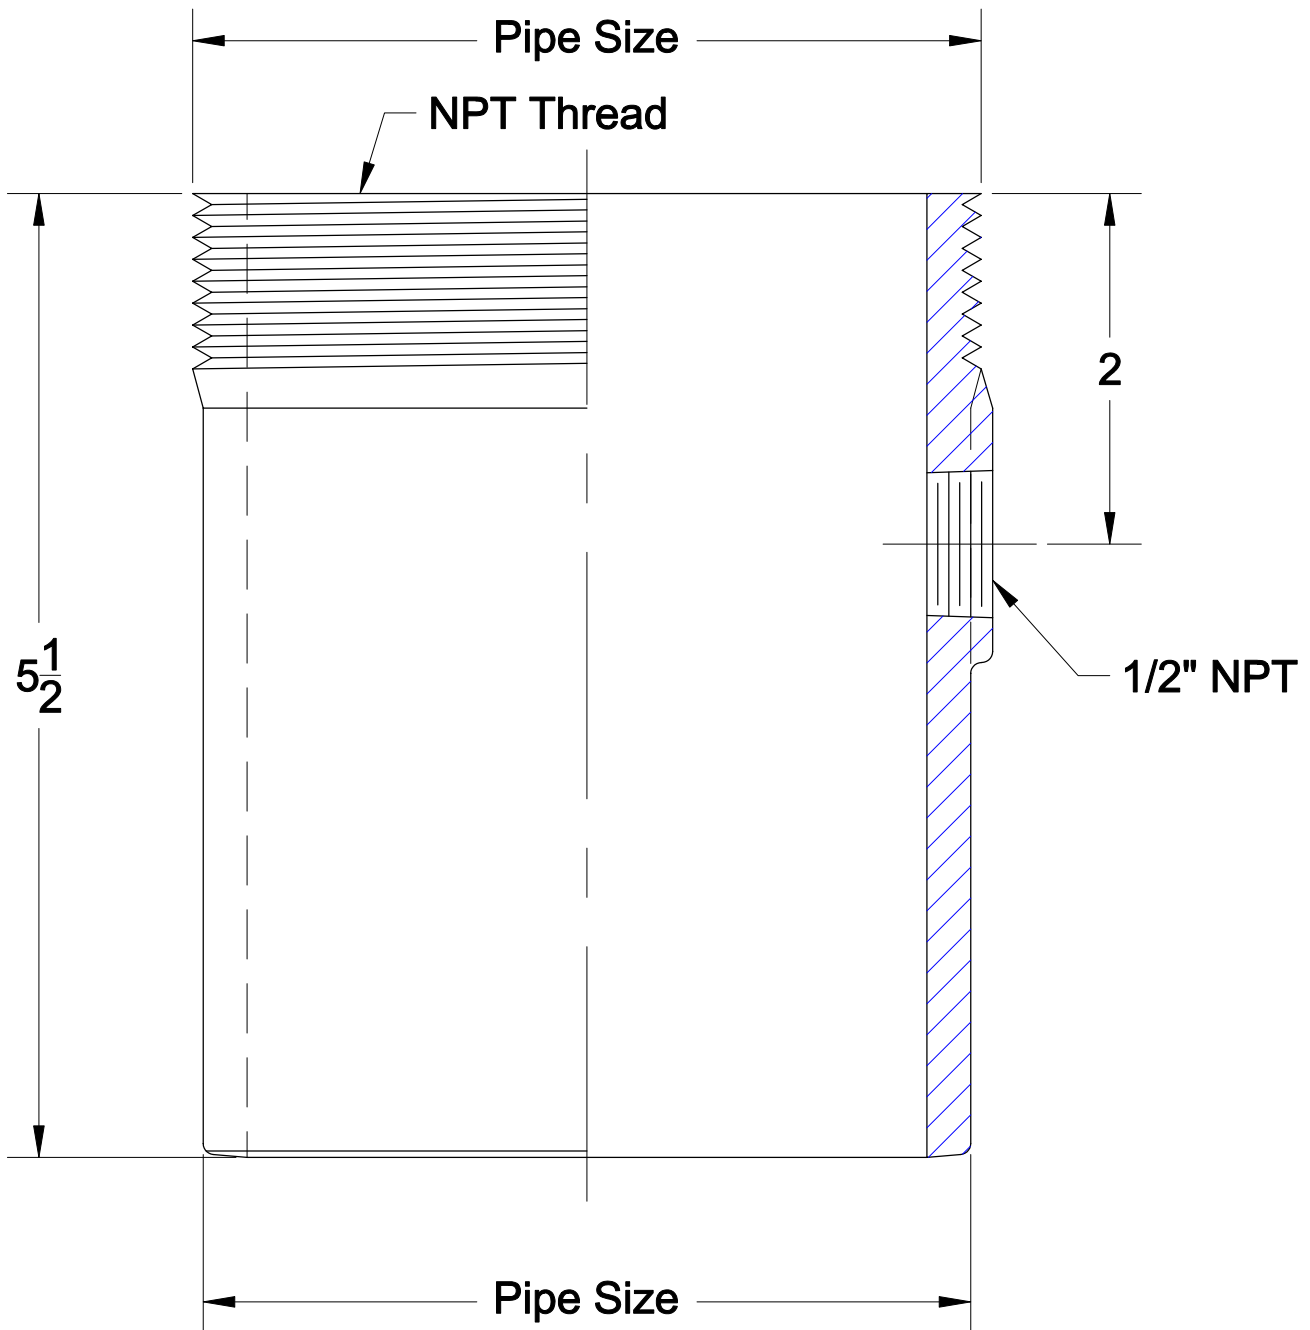

Adapters

2400-NH-6

Cast iron spigot adapter IPS thread x No-Hub with 1/2" trap primer connection.

Cat. No.	Pipe Size	Wt. Lbs.
2402-NH-6	2	3.0
2403-NH-6	3	5.0
2404-NH-6	4	7.0