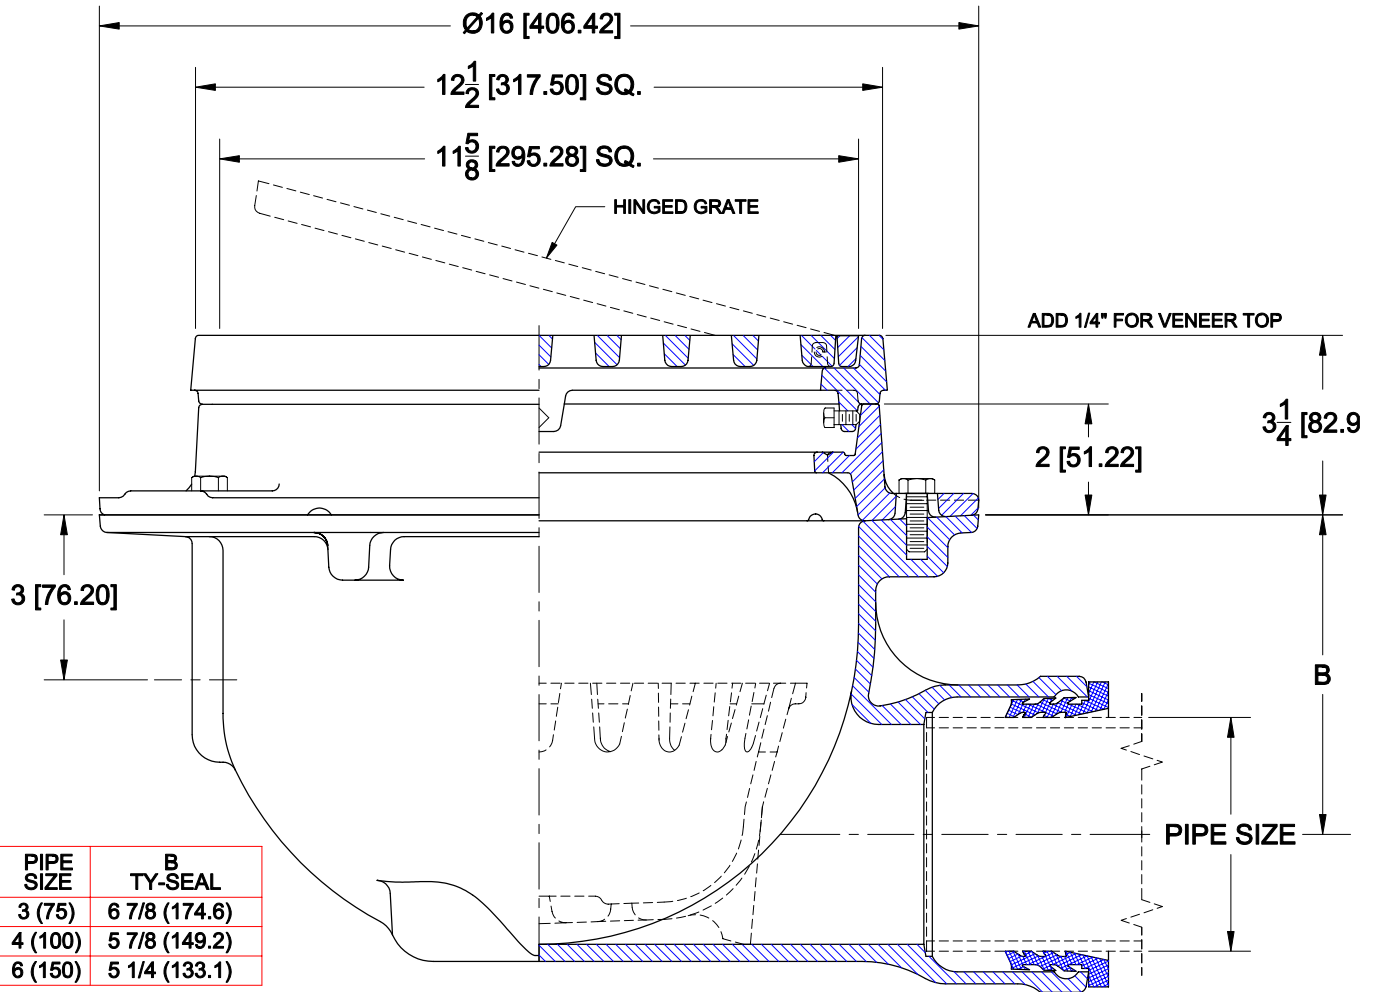

# SIDE OUTLET FLOOR DRAIN

2330-14

CAST IRON SIDE OUTLET FLOOR DRAIN WITH INTEGRAL CLAMPING COLLAR, DUCTILE IRON HINGED GRATE, SQUARE TOP AND 1/2" TRAP PRIMER TAP (PLUGGED)

PIPE SIZE	B TY-SEAL
3 (75)	6 7/8 (174.6)
4 (100)	5 7/8 (149.2)
6 (150)	5 1/4 (133.1)

### OPTIONS

Cat. No.	Pipe Size	Wt. Lbs.	Suffix	Description
<input type="checkbox"/> 2333-14	3 (75)	80.0	<input type="checkbox"/> 1	NICKEL BRONZE VENEER TOP
<input type="checkbox"/> 2334-14	4 (100)	80.0	<input type="checkbox"/> 5	VANDAL PROOF
<input type="checkbox"/> 2336-14	6 (150)	80.0	<input type="checkbox"/> 27	SEDIMENT BUCKET
			<input type="checkbox"/> 39	GALVANIZED IRON PARTS