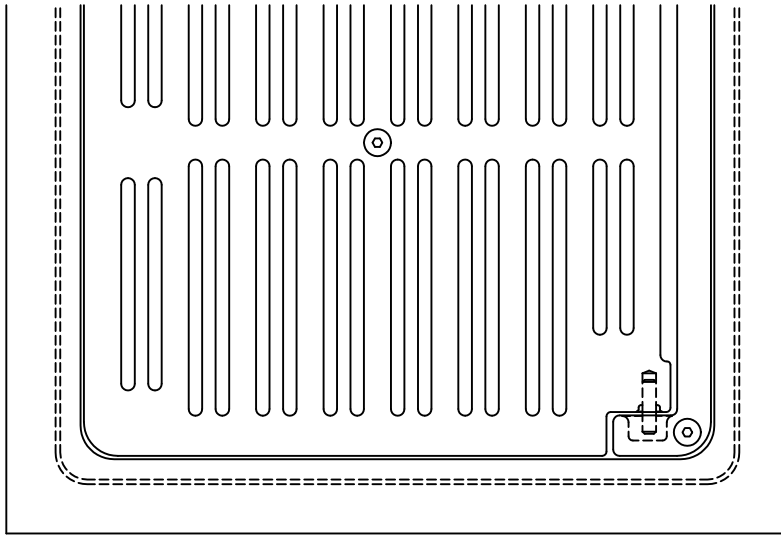

SIDE OUTLET FLOOR DRAIN

2330-1-14

CAST IRON SIDE OUTLET FLOOR DRAIN WITH INTEGRAL CLAMPING COLLAR, DUCTILE IRON HINGED GRATE SQUARE NICKEL BRONZE TOP AND HEEL PROOF VENEER.

OPTIONS

Cat. No.	Pipe Size	Wt. Lbs.	Suffix	Description
<input type="checkbox"/> 2333-1-14	3 (75)	80.0	<input type="checkbox"/> 27	ALUMINUM SEDIMENT BUCKET
<input type="checkbox"/> 2334-1-14	4 (100)	80.0	<input type="checkbox"/> 39	GALVANIZED IRON PARTS
<input type="checkbox"/> 2336-1-14	6 (150)	80.0		