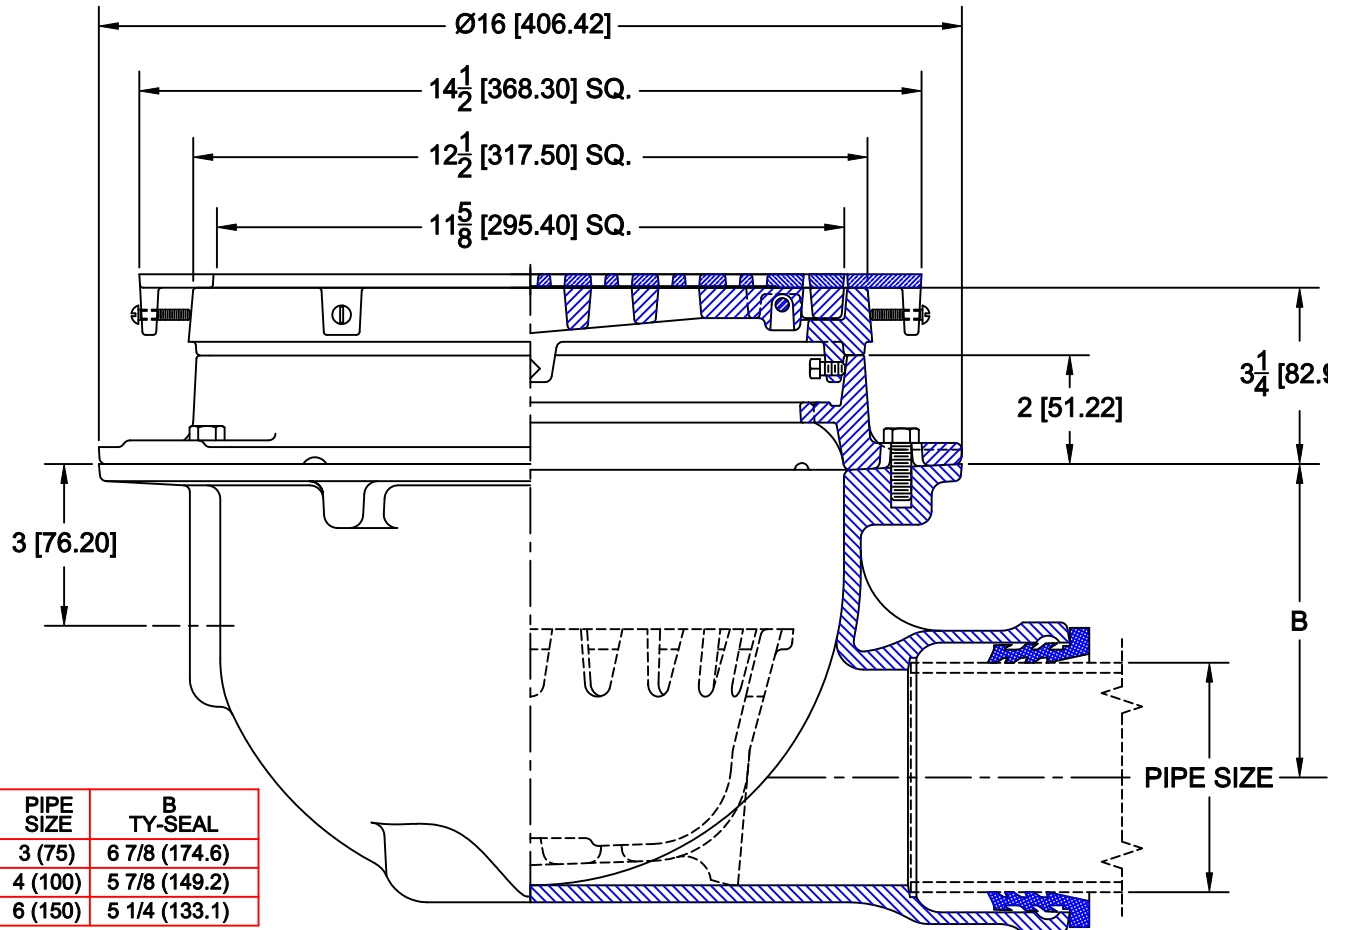

SIDE OUTLET FLOOR DRAIN

2330-1-14

CAST IRON SIDE OUTLET FLOOR DRAIN WITH INTEGRAL CLAMPING COLLAR, DUCTILE IRON HINGED GRATE SQUARE NICKEL BRONZE TOP AND HEEL PROOF VENEER.

OPTIONS

Cat. No.	Pipe Size	Wt. Lbs.	Suffix	Description
<input type="checkbox"/> 2333-1-14	3 (75)	80.0	<input type="checkbox"/> 27	ALUMINUM SEDIMENT BUCKET
<input type="checkbox"/> 2334-1-14	4 (100)	80.0	<input type="checkbox"/> 39	GALVANIZED IRON PARTS
<input type="checkbox"/> 2336-1-14	6 (150)	80.0		

AutoCad.dwg