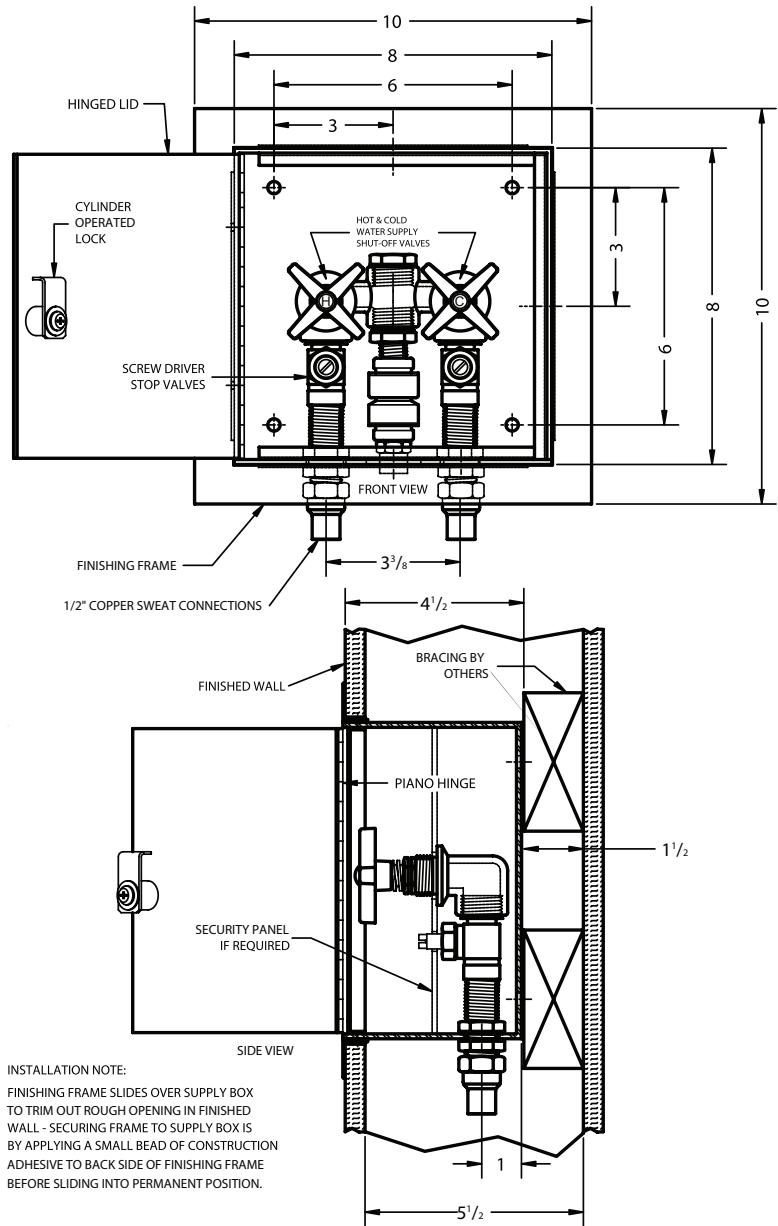

# Remote Water Supply Box

**WADE**

**2440** Stainless steel remote water supply box with key operated cylinder lock, hot and cold water brass shut off valves, vacuum breaker, hinged lid, brass screw driver stop valves for control valve maintenance, 1/2" copper sweat connections and finishing frame for recessed installations. Application: Used to supply hot, cold or tempered water to can wash drains, flushing rim drains or other devices requiring a water supply.

## OPTIONS

Cat. No.	Pipe Size	Wt. Lbs.
2440-S	1/2" CS	17.5

Suffix	Description
193	Knob Operated Lid Lock
194	Security Panel *

\* Security panel hides supply valves and components when lid is open.