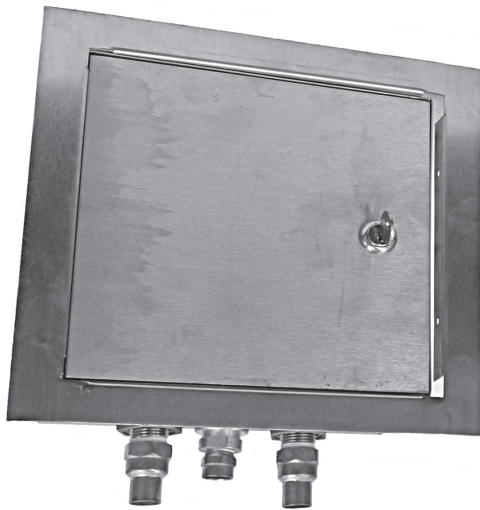

# Remote Water Supply Box

**WADE**

**2440** Stainless steel remote water supply box with key operated cylinder lock, hot and cold water brass shut off valves, vacuum breaker, hinged lid, brass screw driver stop valves for control valve maintenance, 1/2" copper sweat connections and finishing frame for recessed installations. Application: Used to supply hot, cold or tempered water to can wash drains, flushing rim drains or other devices requiring a water supply.

## OPTIONS

Cat. No.	Pipe Size	Wt. Lbs.
2440-S	1/2" CS	17.5

Suffix	Description
193	Knob Operated Lid Lock
194	Security Panel *

\* Security panel hides supply valves and components when lid is open.