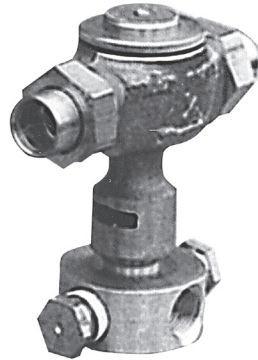

# Adaptors

2400 1/2" bronze trap primer valve with vacuum breaker.

2400S

2400T

2400MF Shown with 2400S

Cat. No.	Size & Description
2400S	1/2" Copper Sweat
2400T	1/2" Female Thd
2400MF	Distribution Unit, (4) 3/8" Female Connections