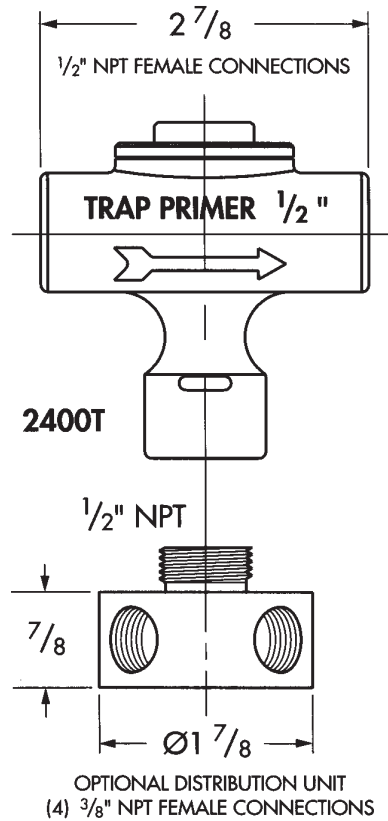

# Adaptors

2400 1/2" bronze trap primer valve with vacuum breaker.

2400S

2400T

2400MF Shown with 2400S

Cat. No.	Size & Description
2400S	1/2" Copper Sweat
2400T	1/2" Female Thd
2400MF	Distribution Unit, (4) 3/8" Female Connections