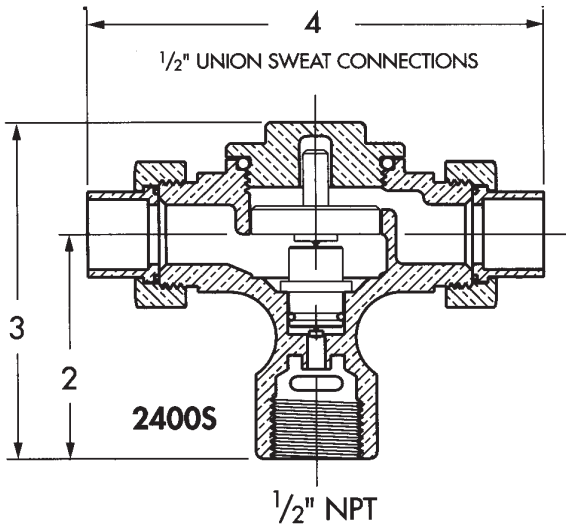

# Adaptors

2400 1/2" bronze trap primer valve with vacuum breaker.

2400S

2400T

2400MF Shown with 2400S

Cat. No.	Size & Description
2400S	1/2" Copper Sweat
2400T	1/2" Female Thd
2400MF	Distribution Unit, (4) 3/8" Female Connections