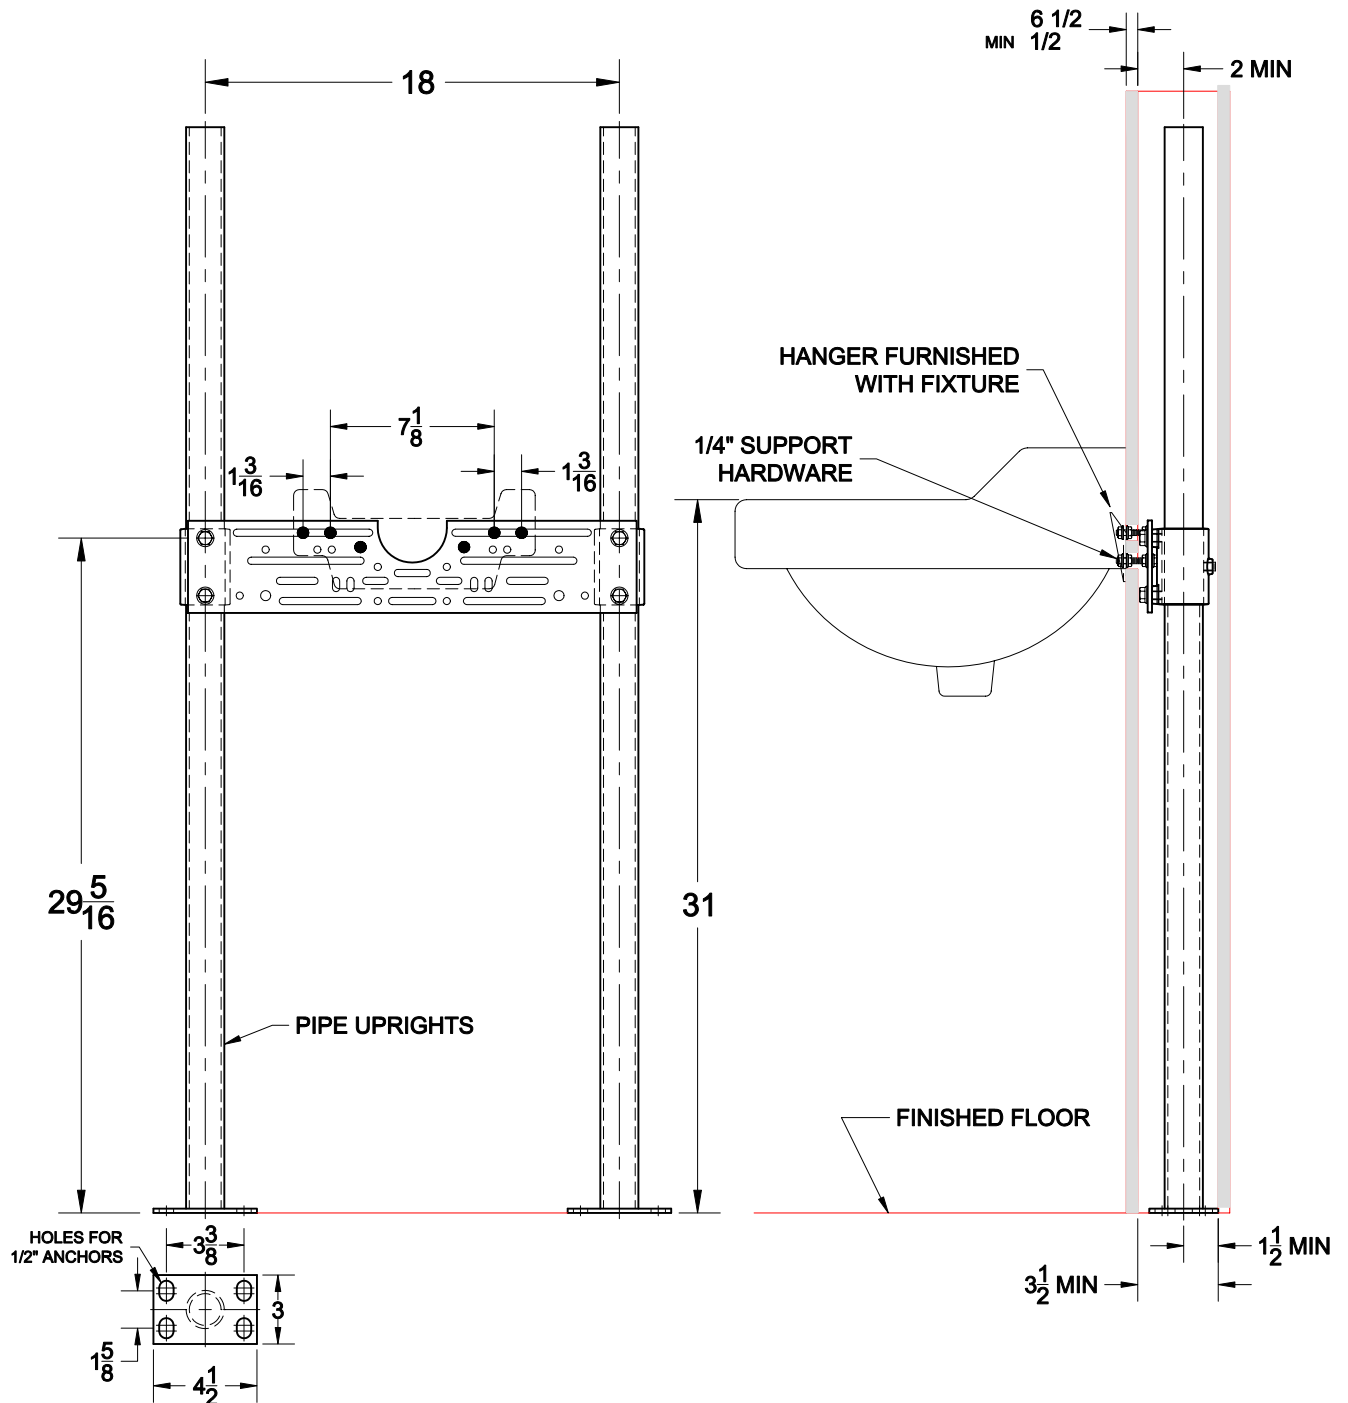

400 LAVATORY CARRIER

COMRADE 0124.024

UNIVERSAL HANGER PLATE CARRIER WITH PIPE UPRIGHTS,
WELDED BASE FEET, UPPER PLATE WITH HANGER SUPPORT
HARDWARE.

OPTIONS

Suffix	Description
<input type="checkbox"/> M36	RECTANGULAR STEEL UPRIGHTS