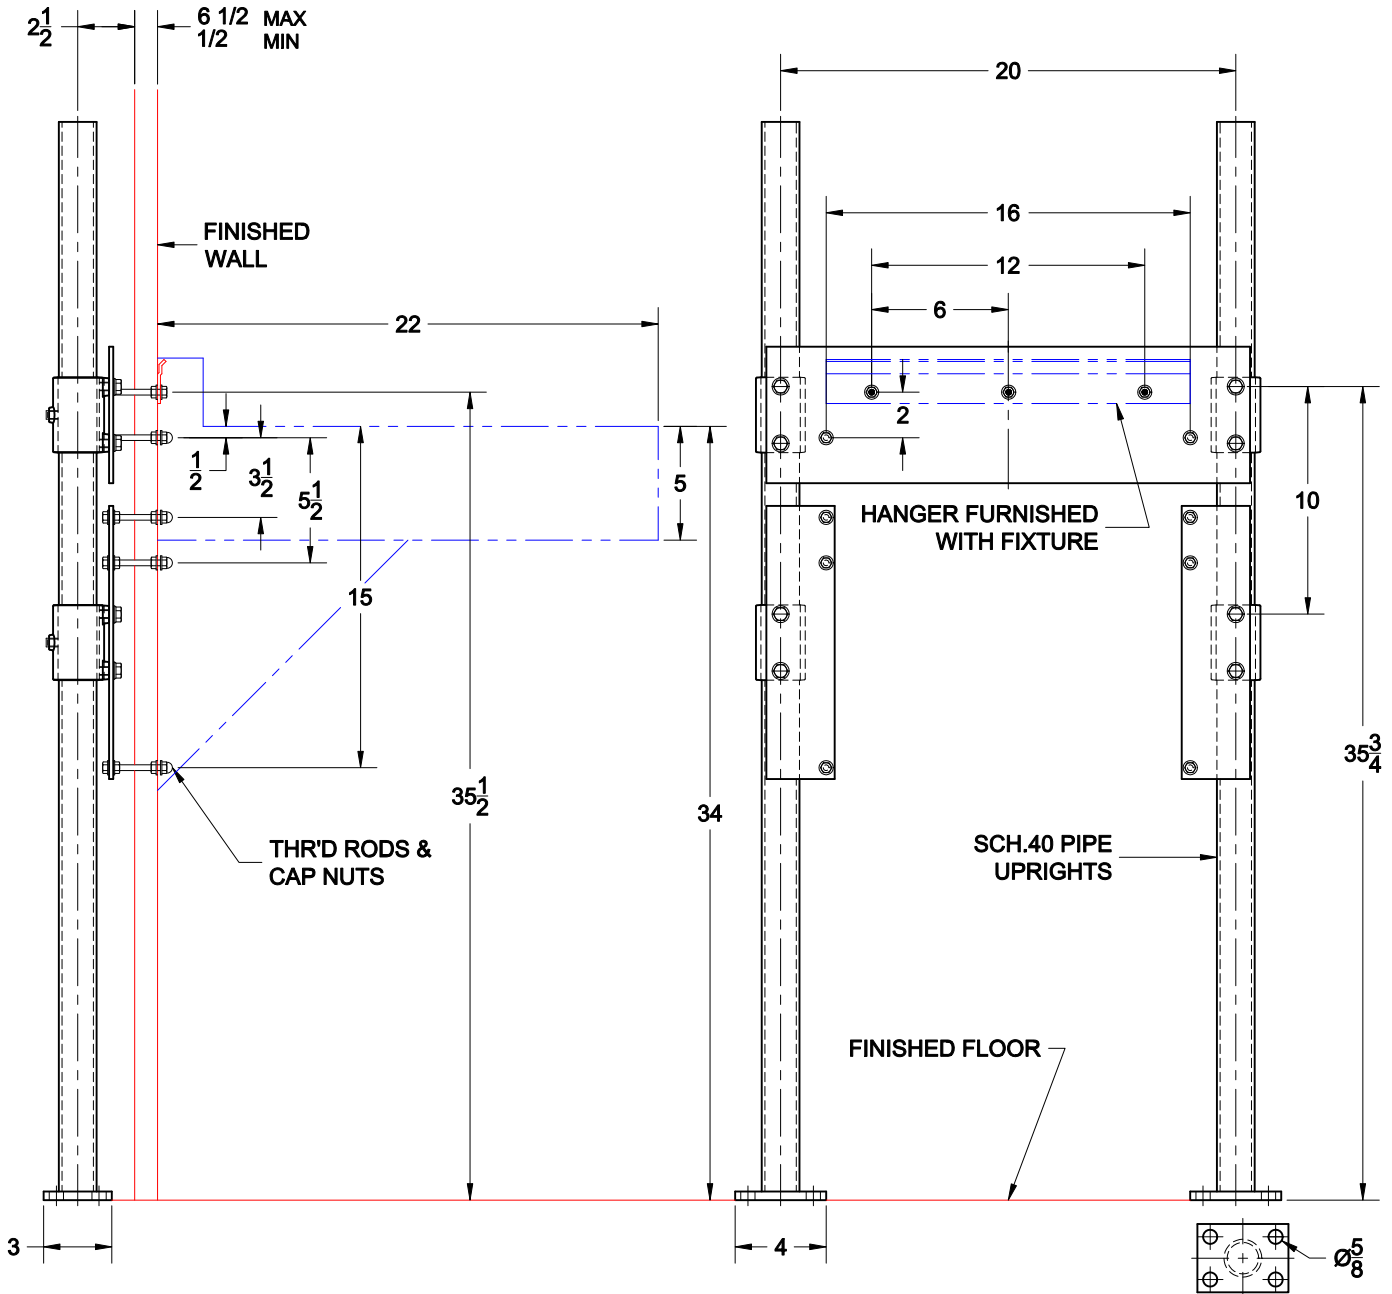

Lavatory Carrier

420-AM11

Hanger plate carrier with pipe uprights, welded base feet, (2) lower plates and fixture support hardware.

FIXTURE

Manufacturer ACORN

Name DURA-WARE No. 1953

Style LAVATORY

OPTIONS

Cat. No.	Type	Wt. Lbs.
420-AM11	Single	40.0

Suffix	Description
M36	Rectangular Steel Uprights

AutoCad.dwg