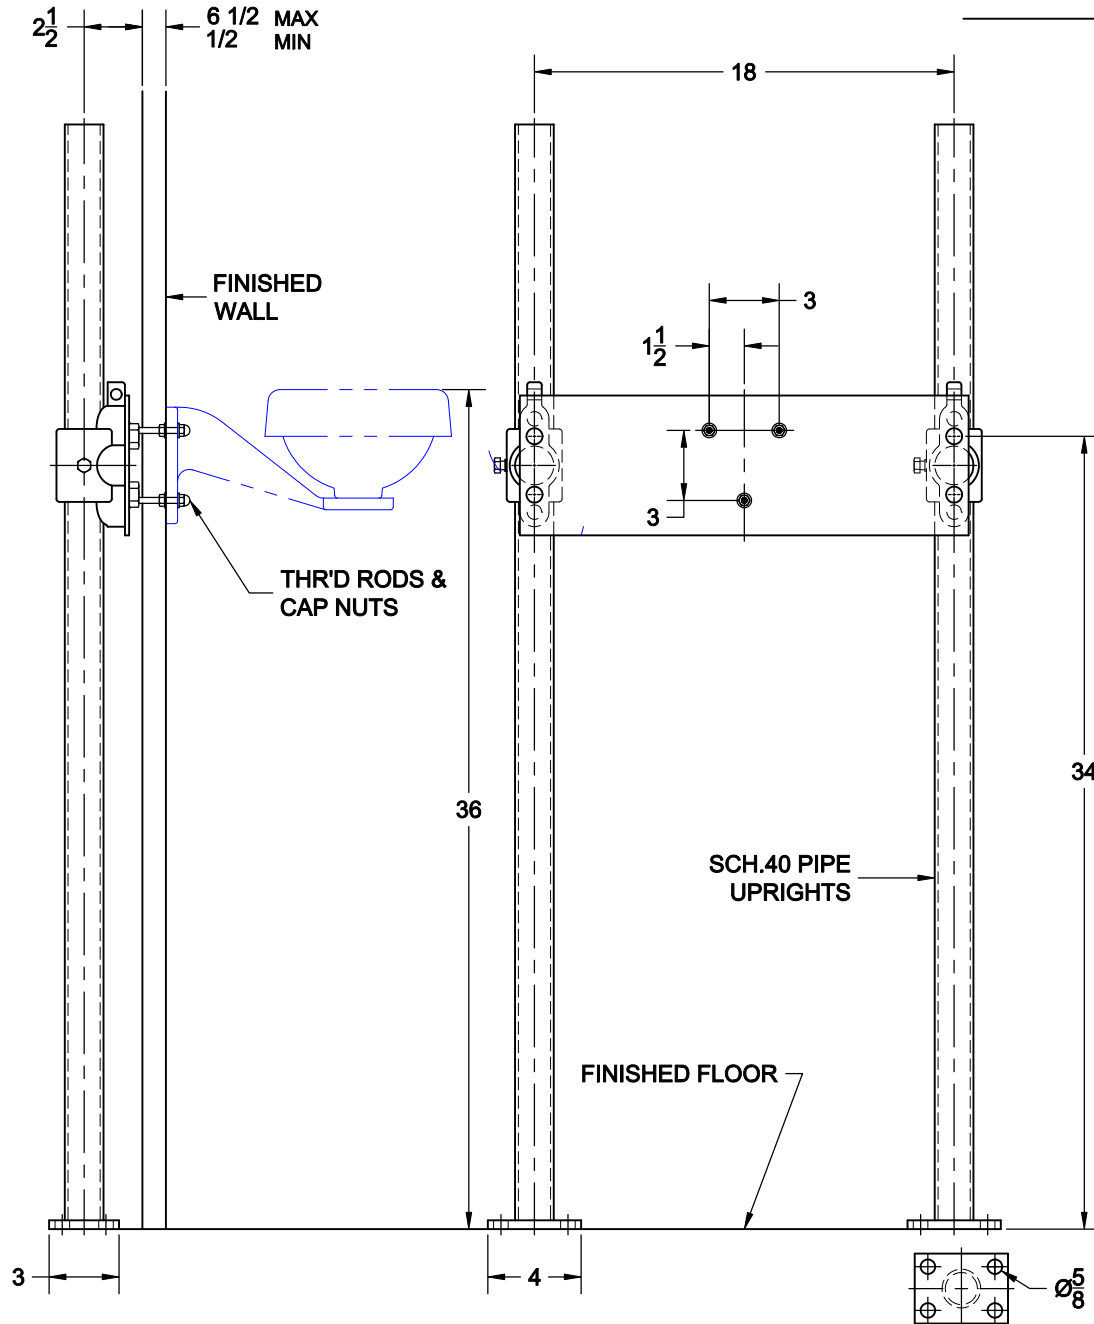

Lavatory Carrier

420

Hanger plate carrier with pipe uprights, welded base feet and fixture support hardware.

FIXTURE

Manufacturer Kohler

Name Edgebrook No. K-5414

Style Fountain

OPTIONS

Cat. No.	Type	Wt. Lbs.
<input type="checkbox"/> 420	Single	40.0

Suffix	Description
<input type="checkbox"/> M36	Rectangular Steel Uprights
<input type="checkbox"/>	

AutoCad.dwg