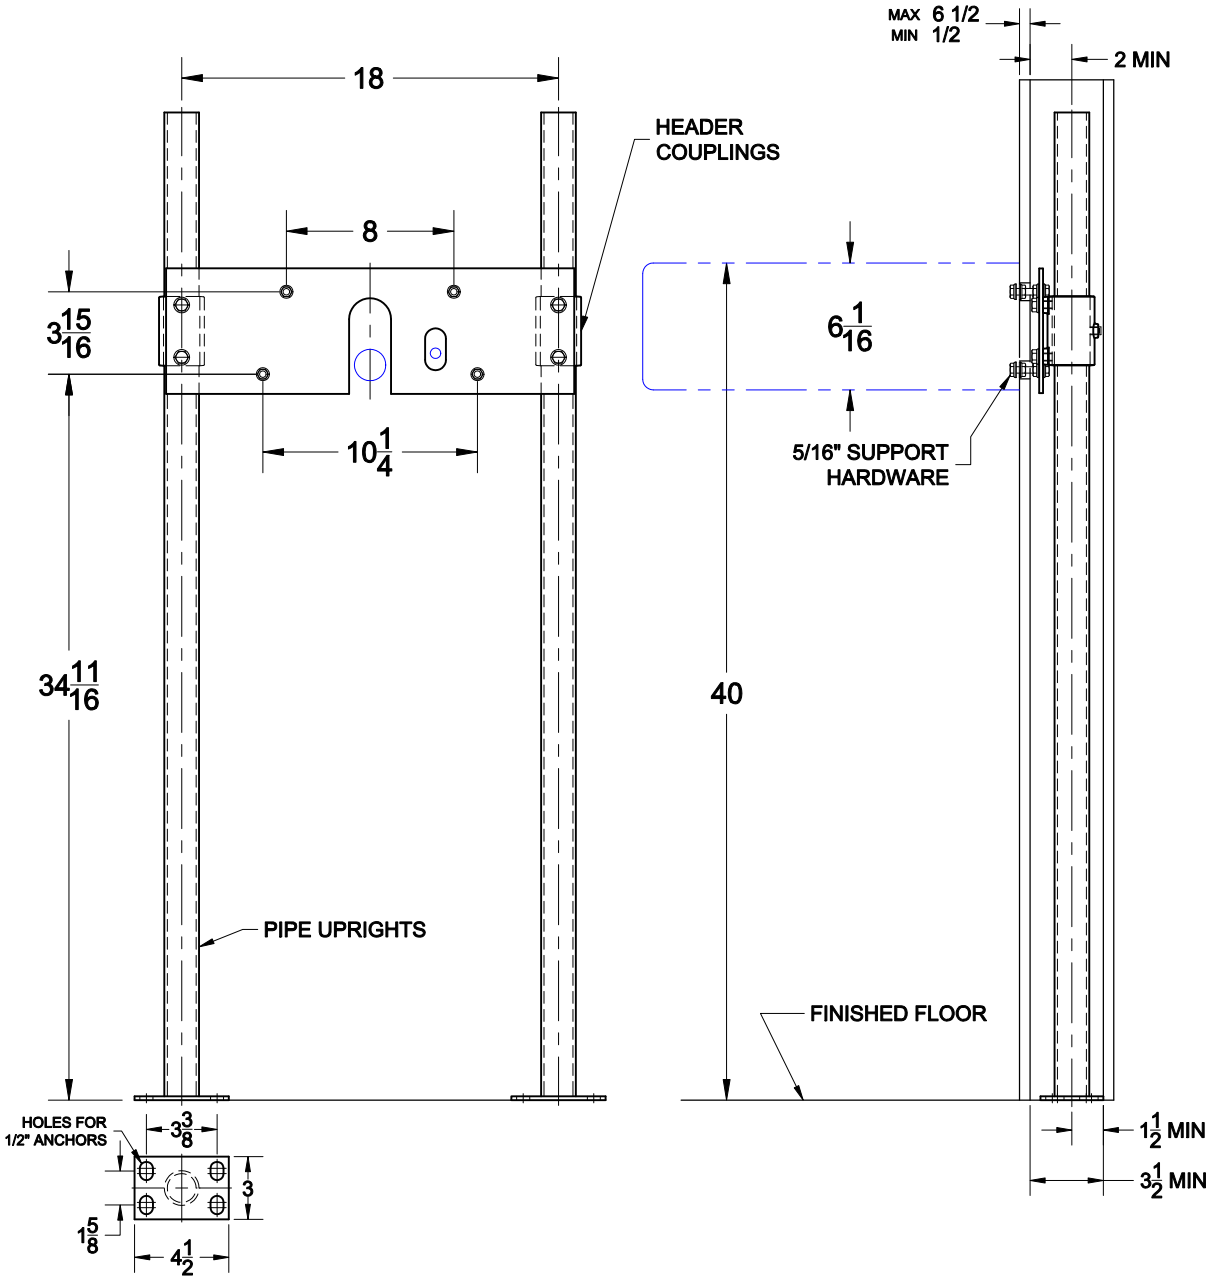

# Lavatory Carrier

420

Hanger plate carrier with pipe uprights, welded base feet and fixture support hardware.

## FIXTURE

Manufacturer Halsey Taylor

Name Barrier Free No. HTS

Style Fountain

### OPTIONS

Cat. No.	Type	Wt. Lbs.
<input type="checkbox"/> 420	Single	40.0

Suffix	Description
<input type="checkbox"/> M36	Rectangular Steel Uprights
<input type="checkbox"/>	

AutoCad.dwg