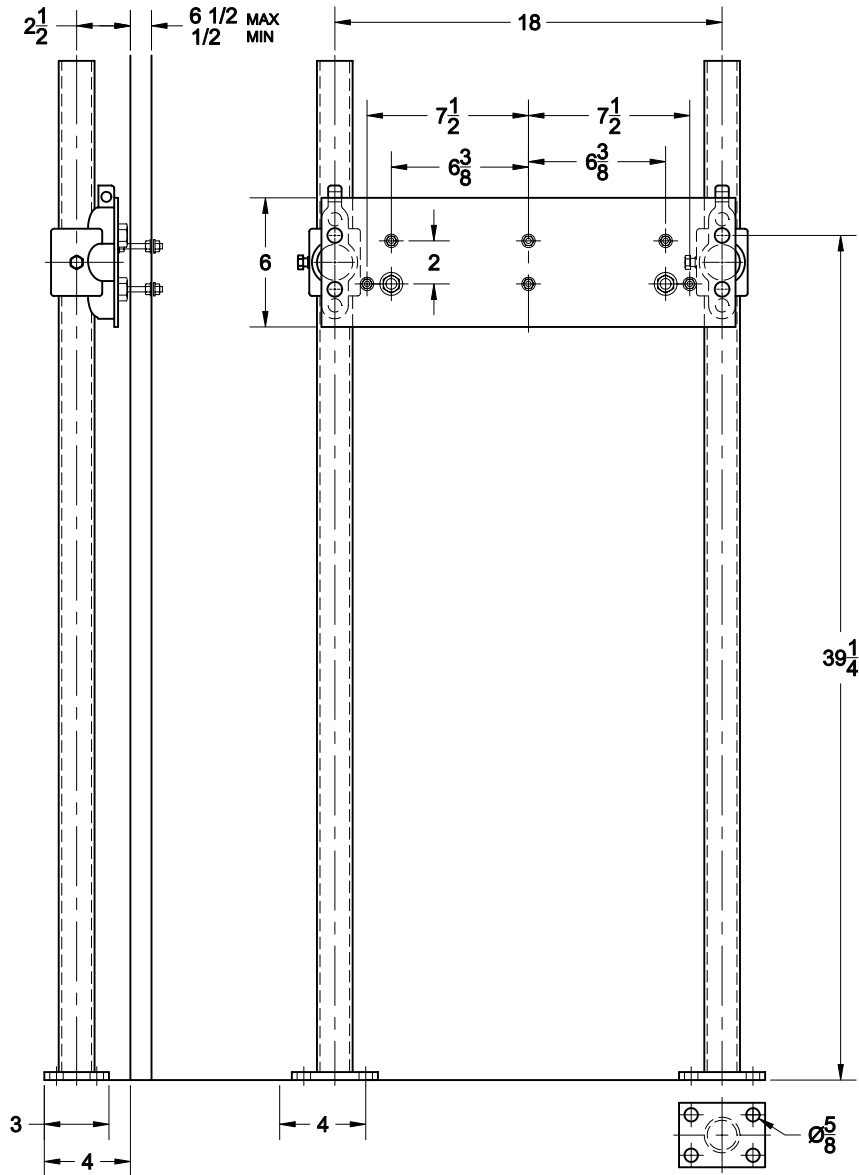

# WADE

420

Hanger plate carrier w/ pipe uprights, welded base feet and support plate with hardware.

## FIXTURE

Manufacturer Halsey Taylor

Name Compact No. HSW-4AQ

Style Wall Mounted HSW-8AQ

HSW-14AQ