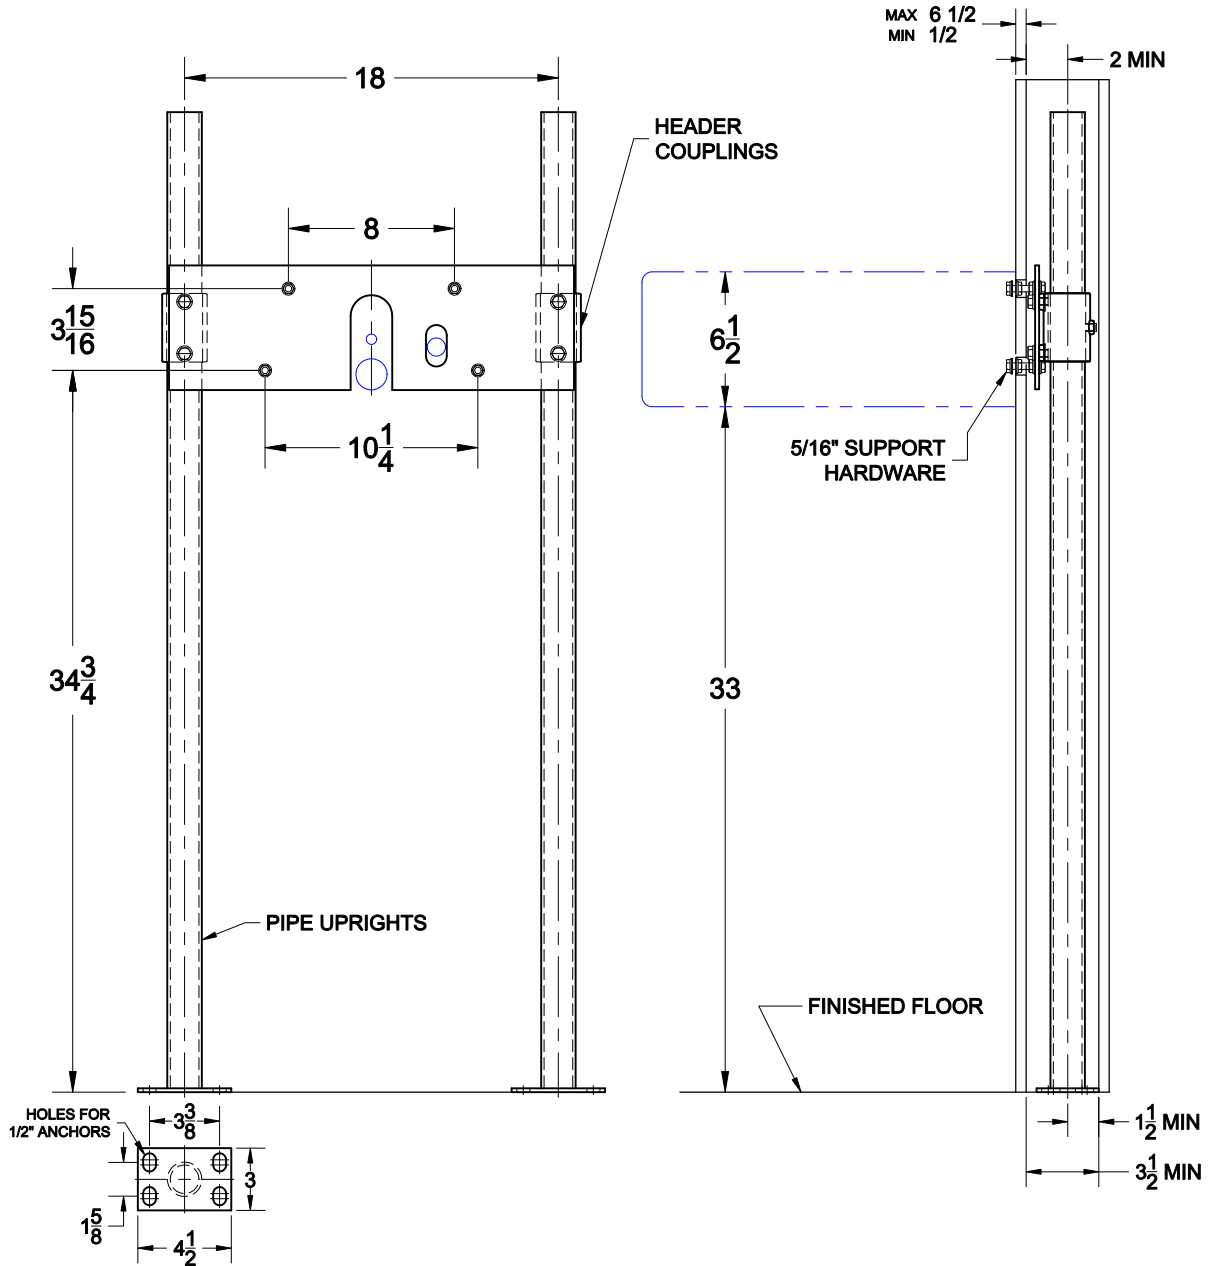

Lavatory Carrier

420

Hanger plate carrier with pipe uprights, welded base feet and fixture support hardware.

FIXTURE

Manufacturer Halsey Taylor

Name Barrier Free No. HRFS FR

Style Fountain

OPTIONS

Cat. No.	Type	Wt. Lbs.
<input type="checkbox"/> 420	Single	40.0

Suffix	Description
<input type="checkbox"/> M36	Rectangular Steel Uprights
<input type="checkbox"/>	

AutoCad.dwg