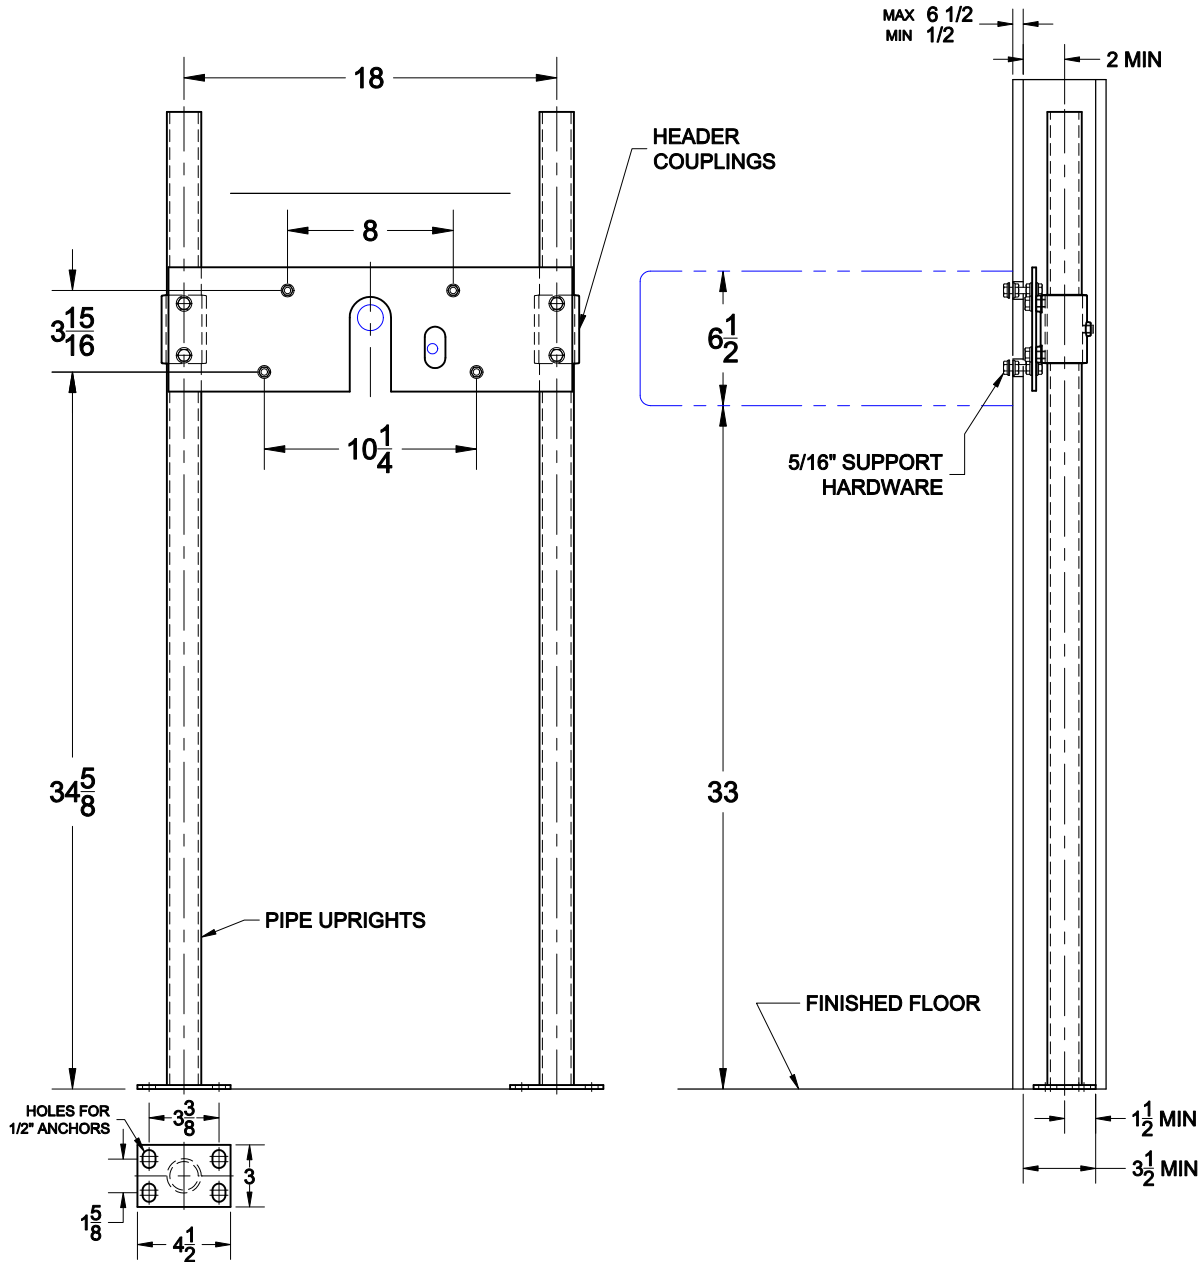

Lavatory Carrier

420

Hanger plate carrier with pipe uprights, welded base feet and fixture support hardware.

FIXTURE

Manufacturer Halsey Taylor

Name Barrier Free No. HRFS

Style Fountain

OPTIONS

| Cat. No. | Type | Wt. Lbs. |
|------------------------------|--------|----------|
| <input type="checkbox"/> 420 | Single | 40.0 |

| Suffix | Description |
|------------------------------|----------------------------|
| <input type="checkbox"/> M36 | Rectangular Steel Uprights |
| <input type="checkbox"/> | |