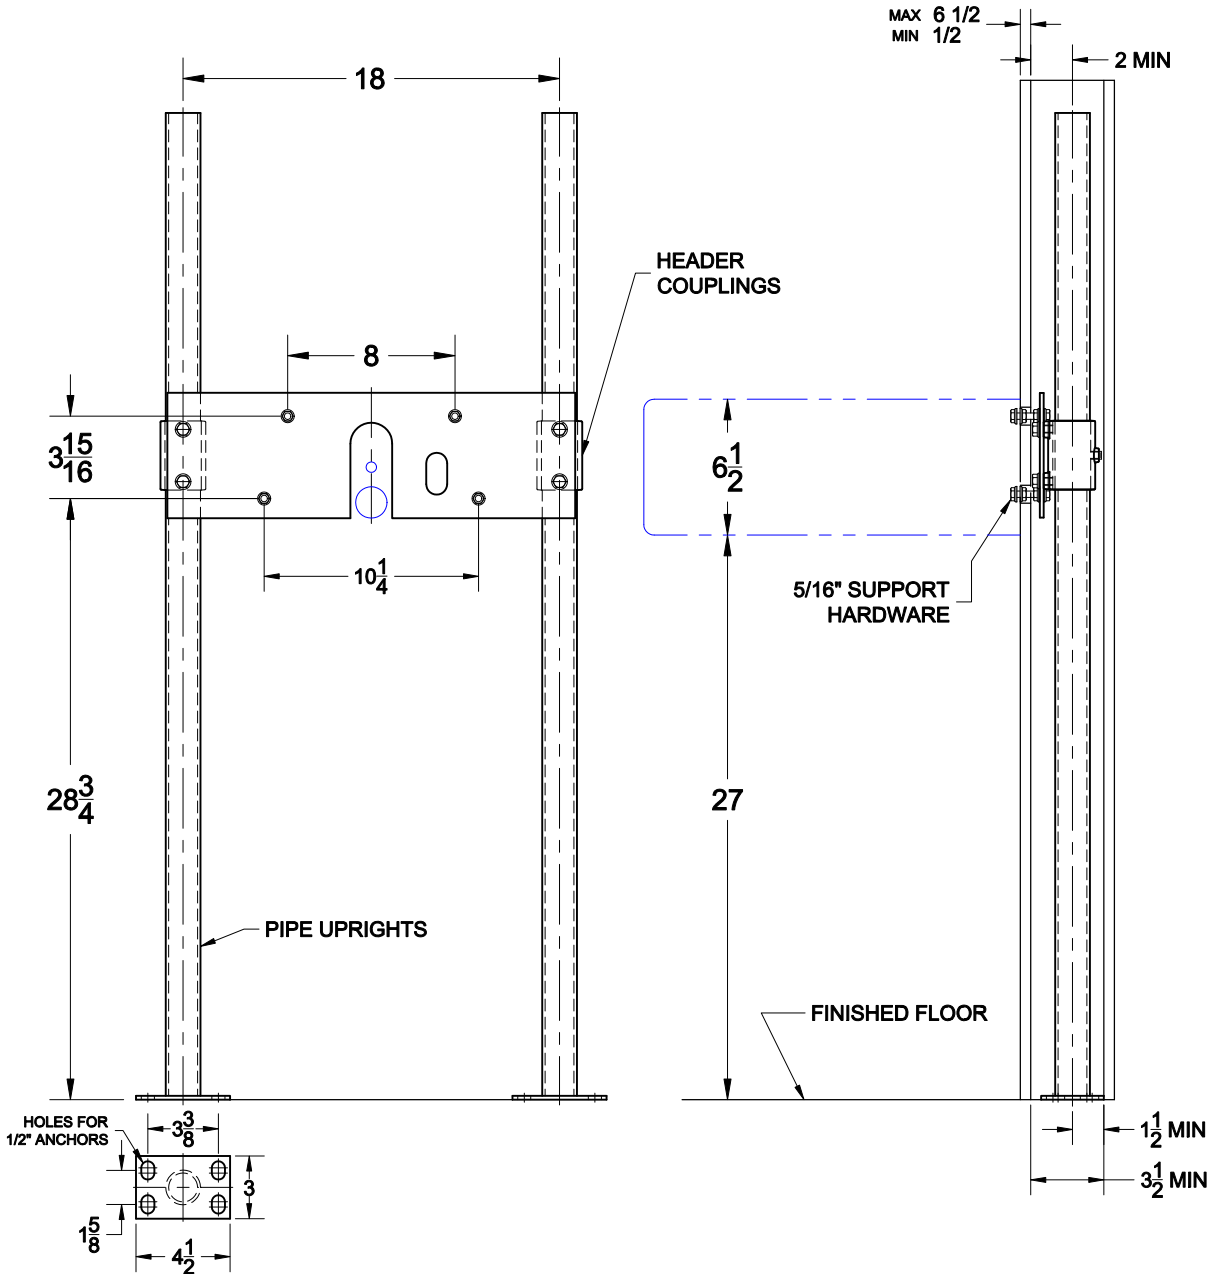

Lavatory Carrier

420

Hanger plate carrier with pipe uprights, welded base feet and fixture support hardware.

FIXTURE

Manufacturer Halsey Taylor

Name Barrier Free No. HRFE FR

Style Fountain

OPTIONS

Cat. No.	Type	Wt. Lbs.
<input type="checkbox"/> 420	Single	40.0

Suffix	Description
<input type="checkbox"/> M36	Rectangular Steel Uprights
<input type="checkbox"/>	

AutoCad.dwg