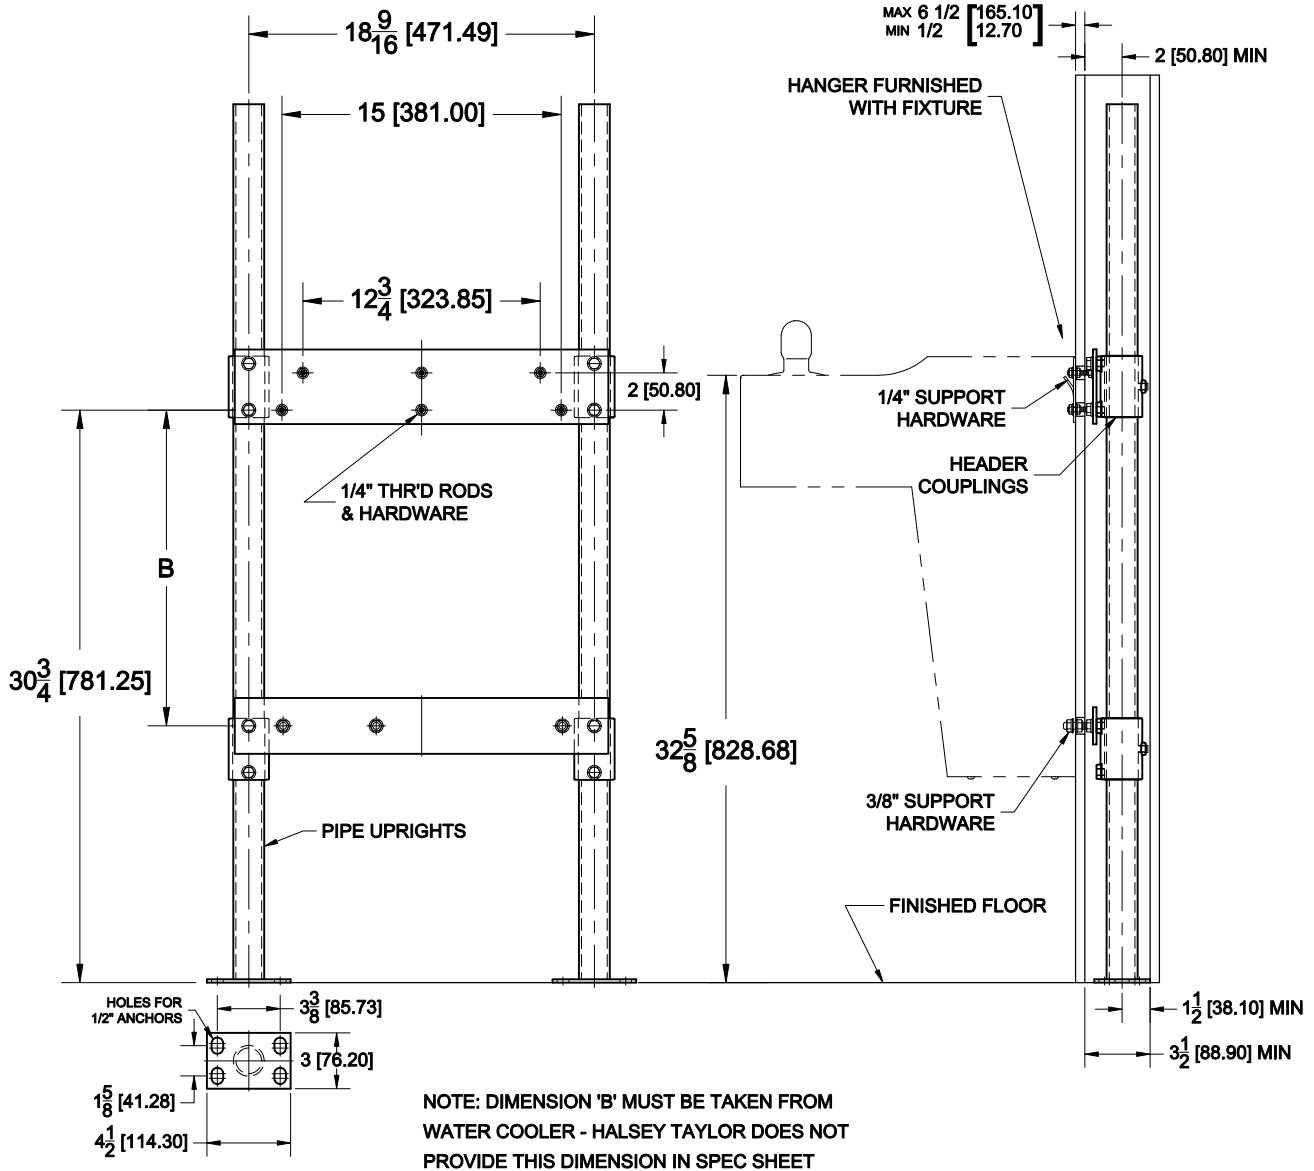

WATER COOLER CARRIER

420-AM11

HANGER PLATE CARRIER WITH PIPE UPRIGHTS, WELDED BASE FEET AND PLATES WITH HANGER SUPPORT HARDWARE.

FIXTURE

Manufacturer Halsey Taylor
 Name Wall Mount No. HOWC8F-Q
 Style Water Cooler HOWC8F-FR-Q

OPTIONS

Suffix	Description
<input type="checkbox"/> M36	RECTANGULAR STEEL UPRIGHTS

AutoCad.dwg