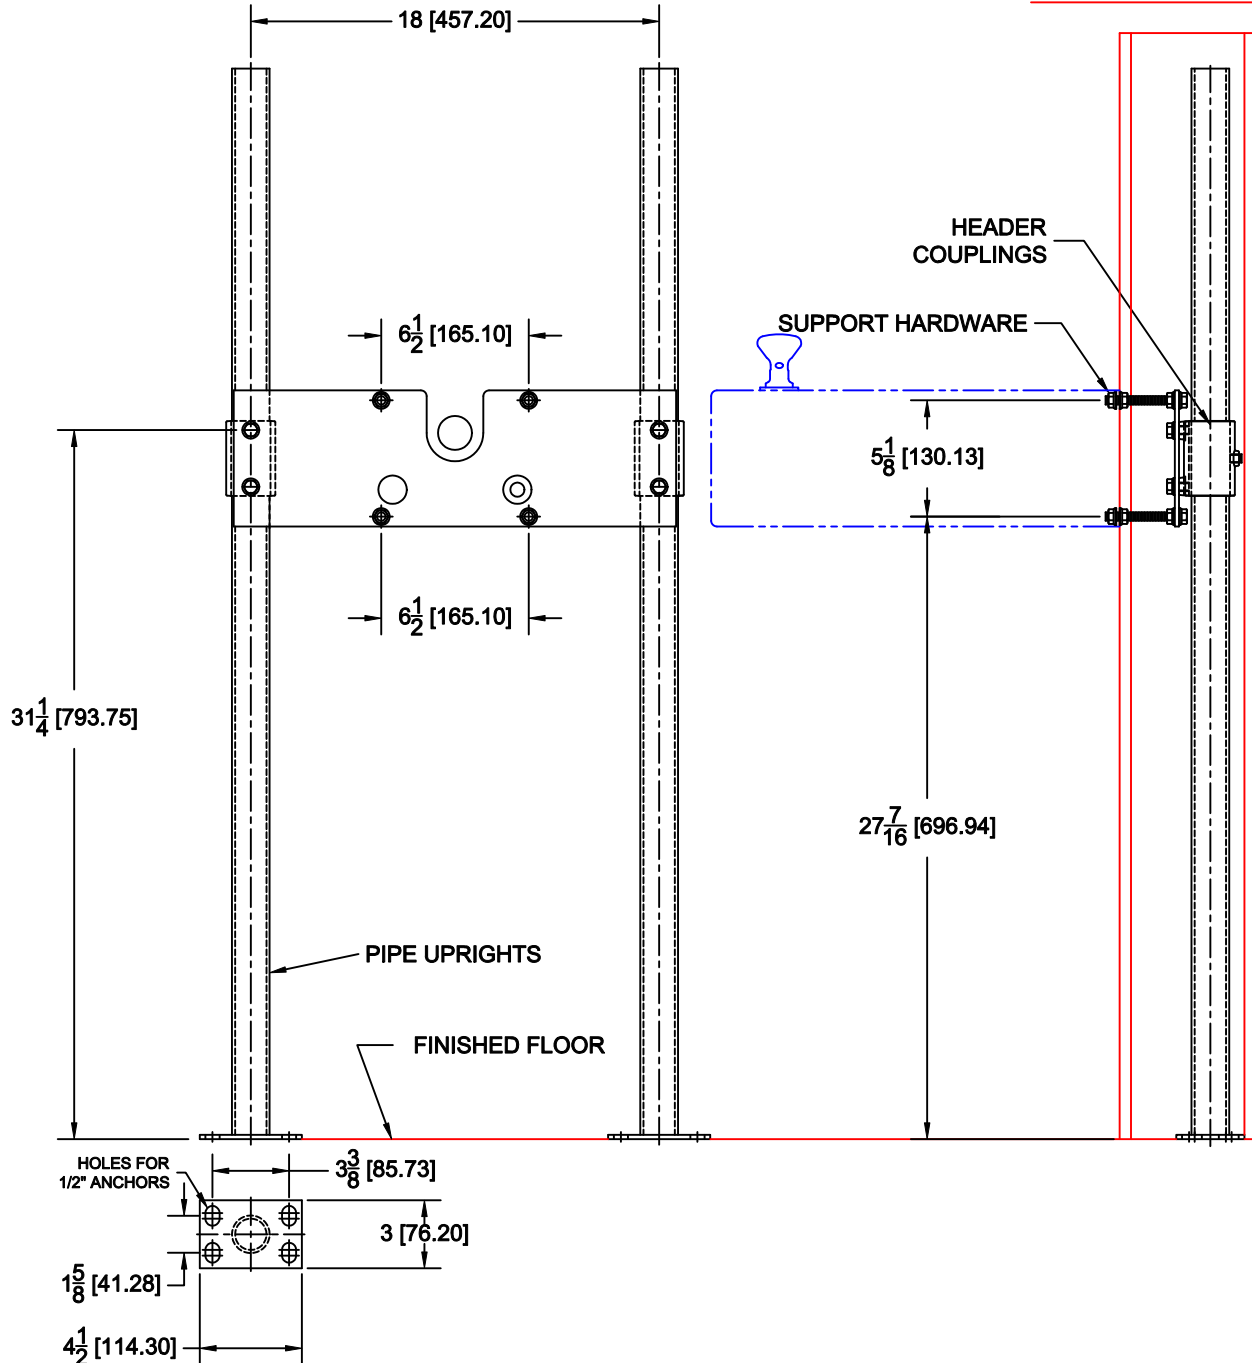

Lavatory Carrier

420

Hanger plate carrier with pipe uprights, welded base feet and fixture support hardware.

FIXTURE

Manufacturer Haws

Name Contour No. 1109, 1109A

Style Fountain 1109.14, 1109.14A
1109FR, 1109FRBP
1109BP

OPTIONS

Cat. No.	Type	Wt. Lbs.	Suffix	Description
<input type="checkbox"/> 420	Single	45.0	<input type="checkbox"/> M36	Rectangular Steel Uprights
			<input type="checkbox"/>	

AutoCad.dwg