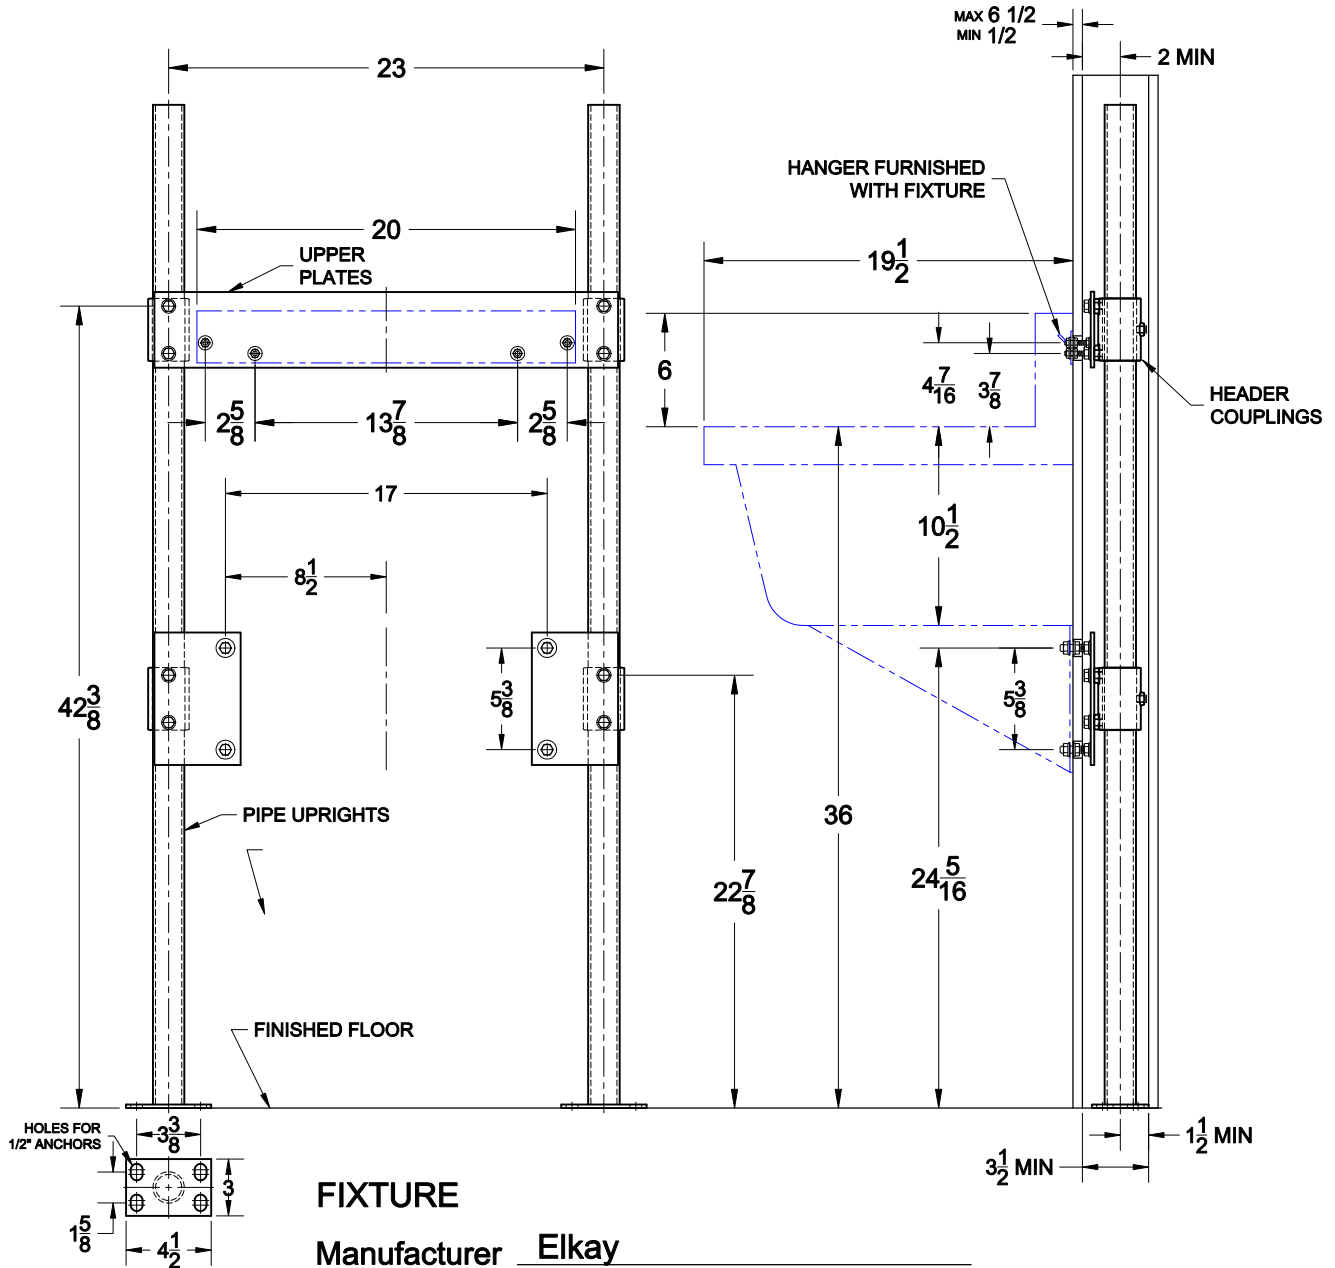

WASH SINK CARRIER

620-LK

WASH SINK CARRIER WITH TWO STEEL UPRIGHTS, HANGER SUPPORT PLATE, ARM SUPPORTS AND HARDWARE.

FIXTURE

Manufacturer Elkay

Name Wall Mount No. EWS2520SBMC

Style Scrub Sink EWS2520SBTMC

OPTIONS

Suffix	Description
<input type="checkbox"/> M36	SQUARE UPRIGHTS