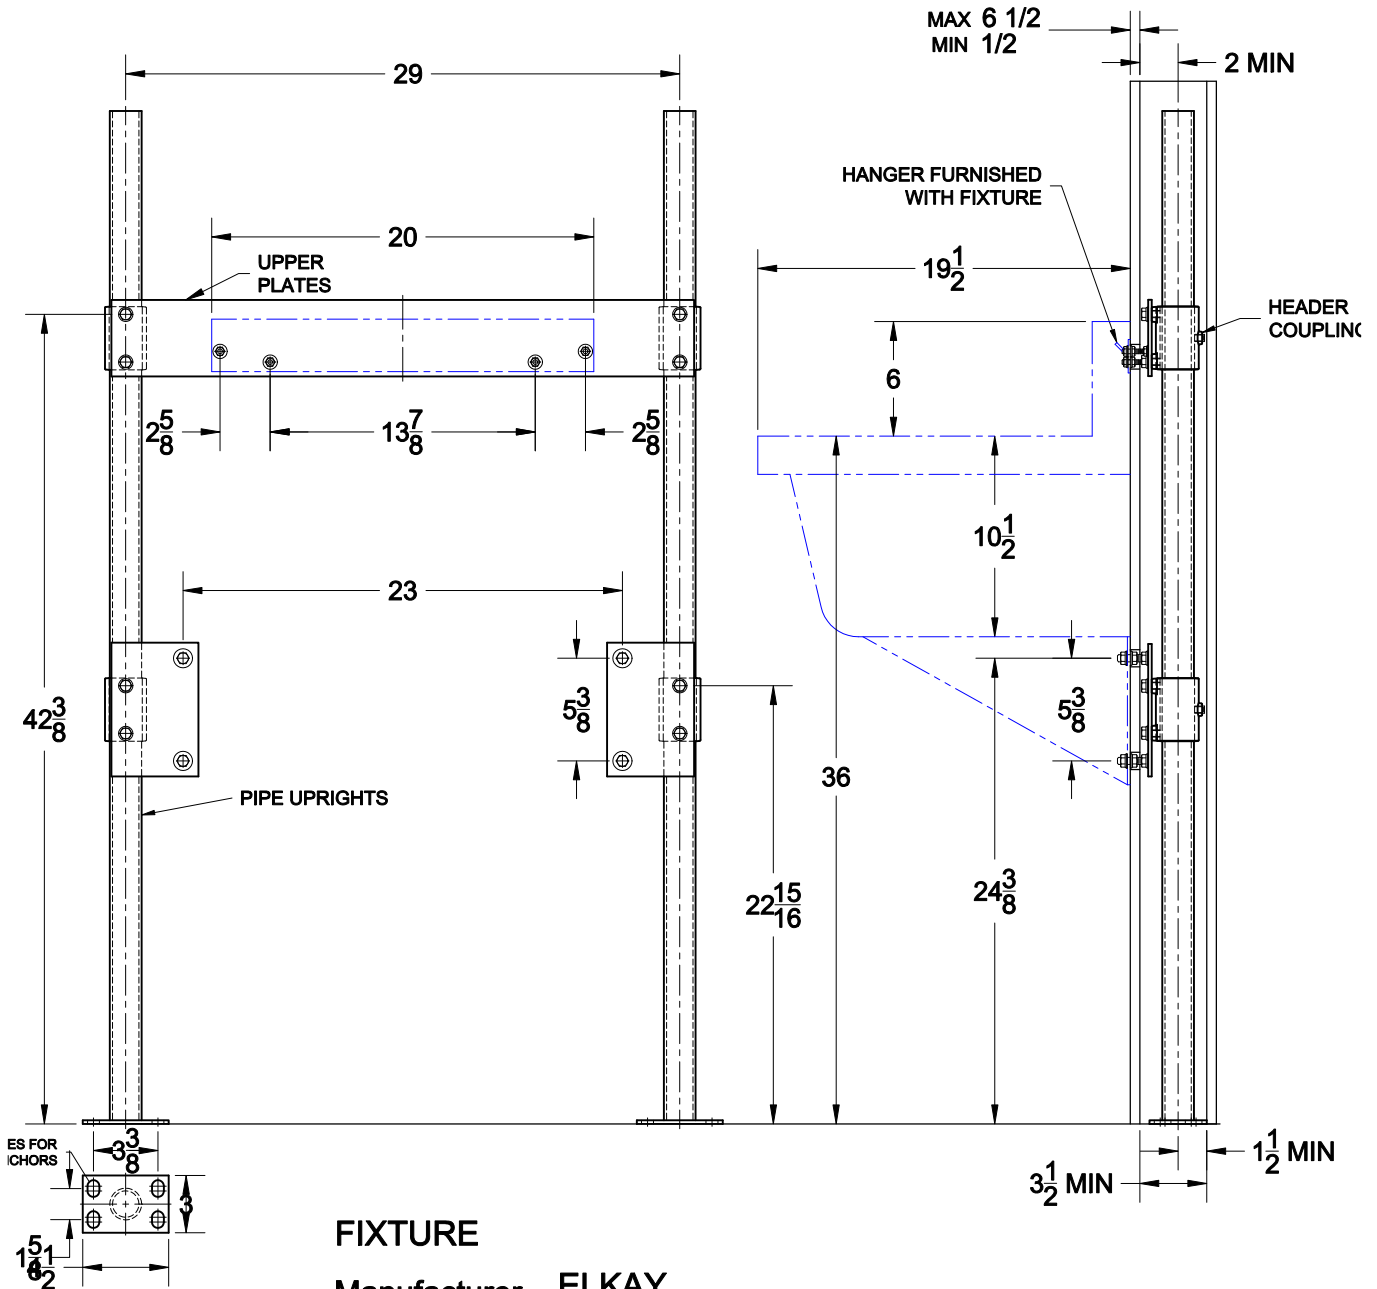

# WASH SINK CARRIER

630-AM11

WASH SINK CARRIER WITH TWO STEEL UPRIGHTS,  
HANGER SUPPORT PLATE, ARM SUPPORTS AND HARDWARE.

## FIXTURE

Manufacturer ELKAY

Name SCRUB SINK No. EWS3120

Style WALL MOUNT EWS3120W4C

EWS3120W6S