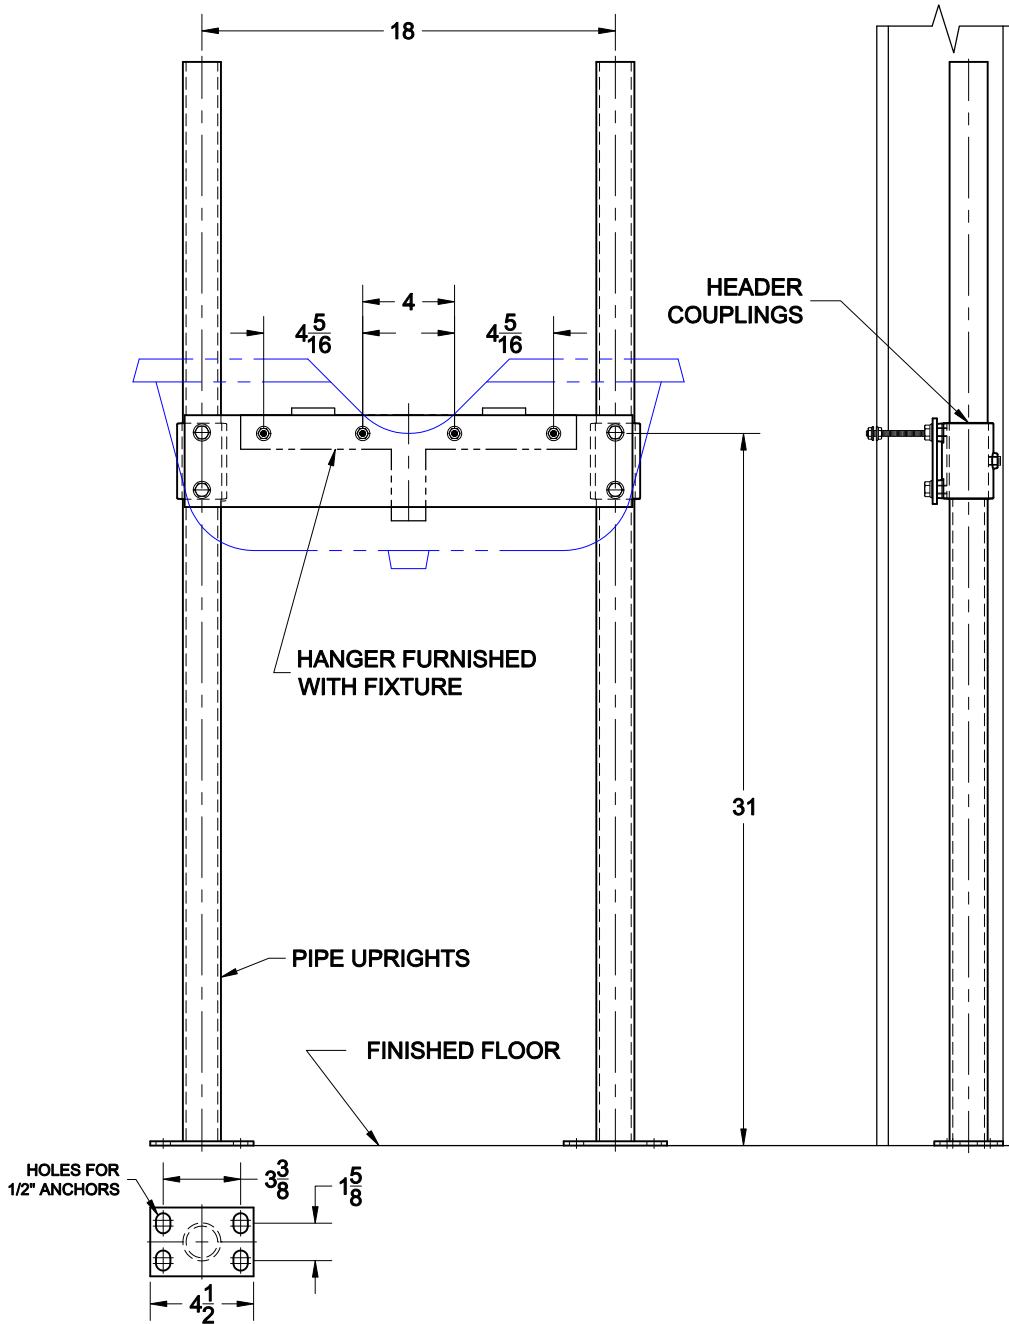

# Lavatory Carrier

420

Hanger plate carrier with pipe uprights, welded base feet and plate with fixture support hardware.

## FIXTURE

Manufacturer Belvedere

Name Shampoo No. 2800

Style Lavatory 3800

## OPTIONS

Cat. No.	Type	Wt. Lbs.
<input type="checkbox"/> 420	Single	37.0

Suffix	Description
<input type="checkbox"/> M36	Rectangular Steel Uprights
<input type="checkbox"/>	

AutoCad.dwg