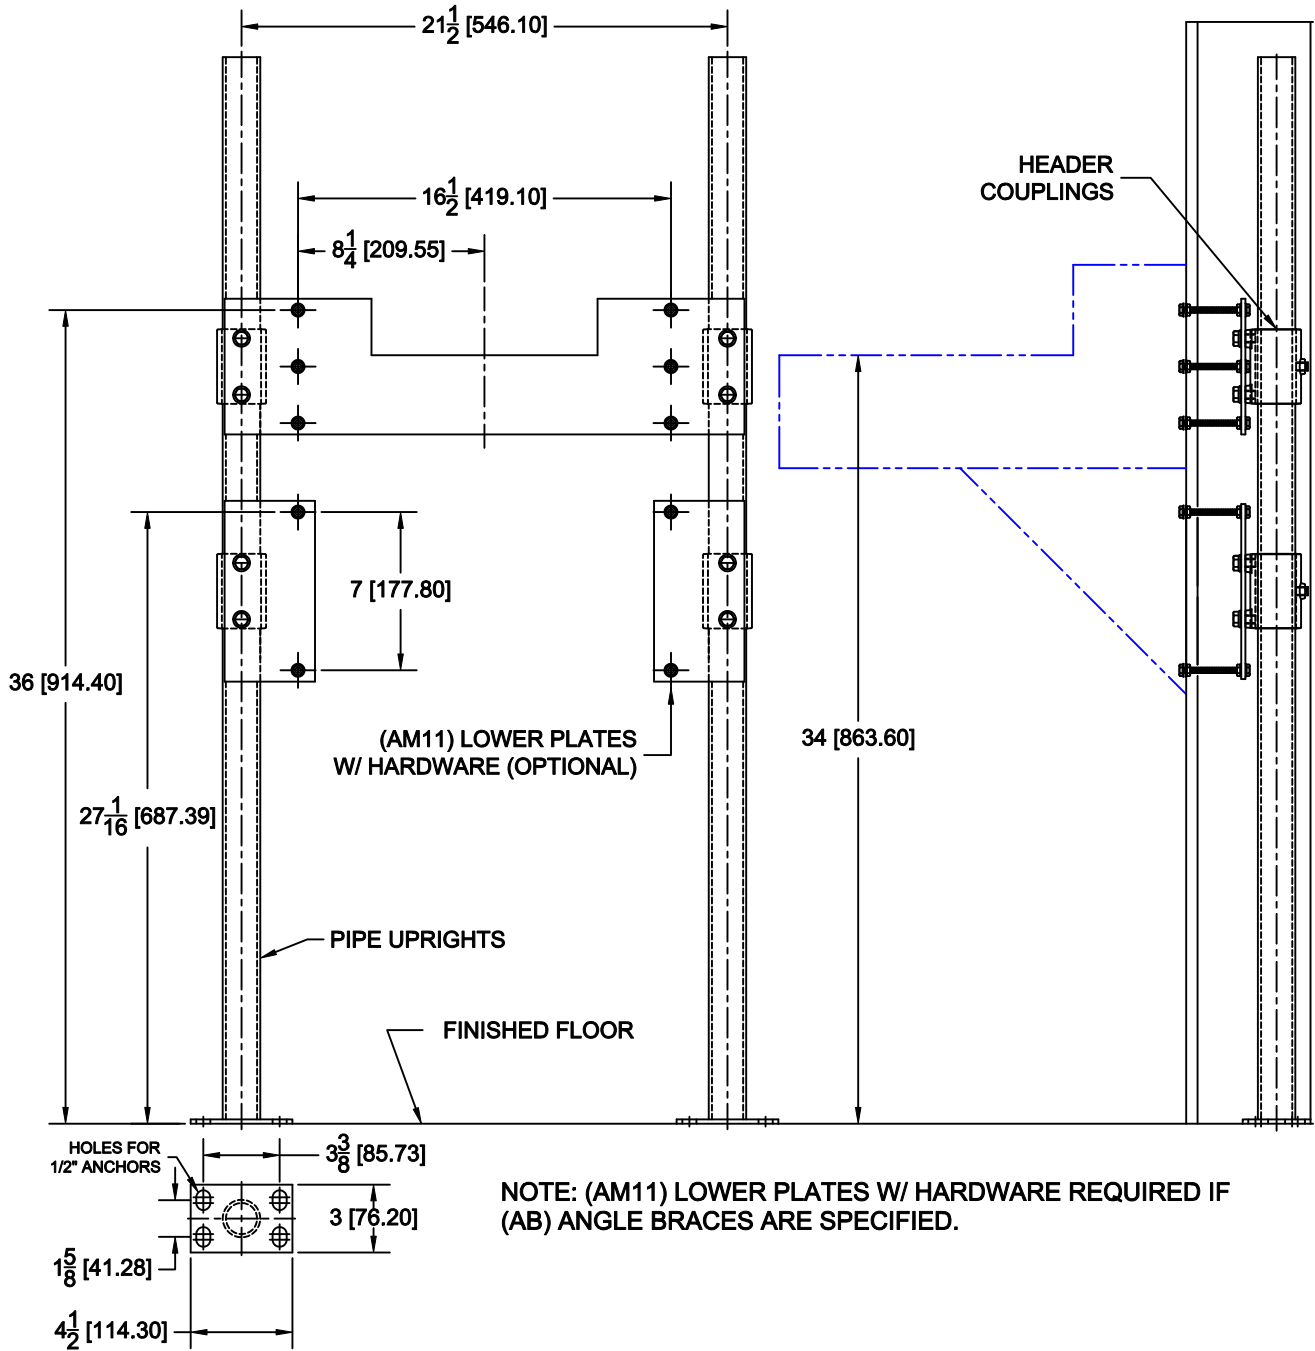

Lavatory Carrier

420-AM11

Hanger plate carrier with pipe uprights, welded base feet and fixture support hardware.

FIXTURE

Manufacturer BRADLEY

Name PENAL-WARE No. LAV6500FM

Style LAVATORY LAV6577FM

OPTIONS

Cat. No.	Type	Wt. Lbs.	Suffix	Description
420-AM11	Single	45.0	M36	Rectangular Steel Uprights
			AM11	Lower Plates with Hardware

AutoCad.dwg