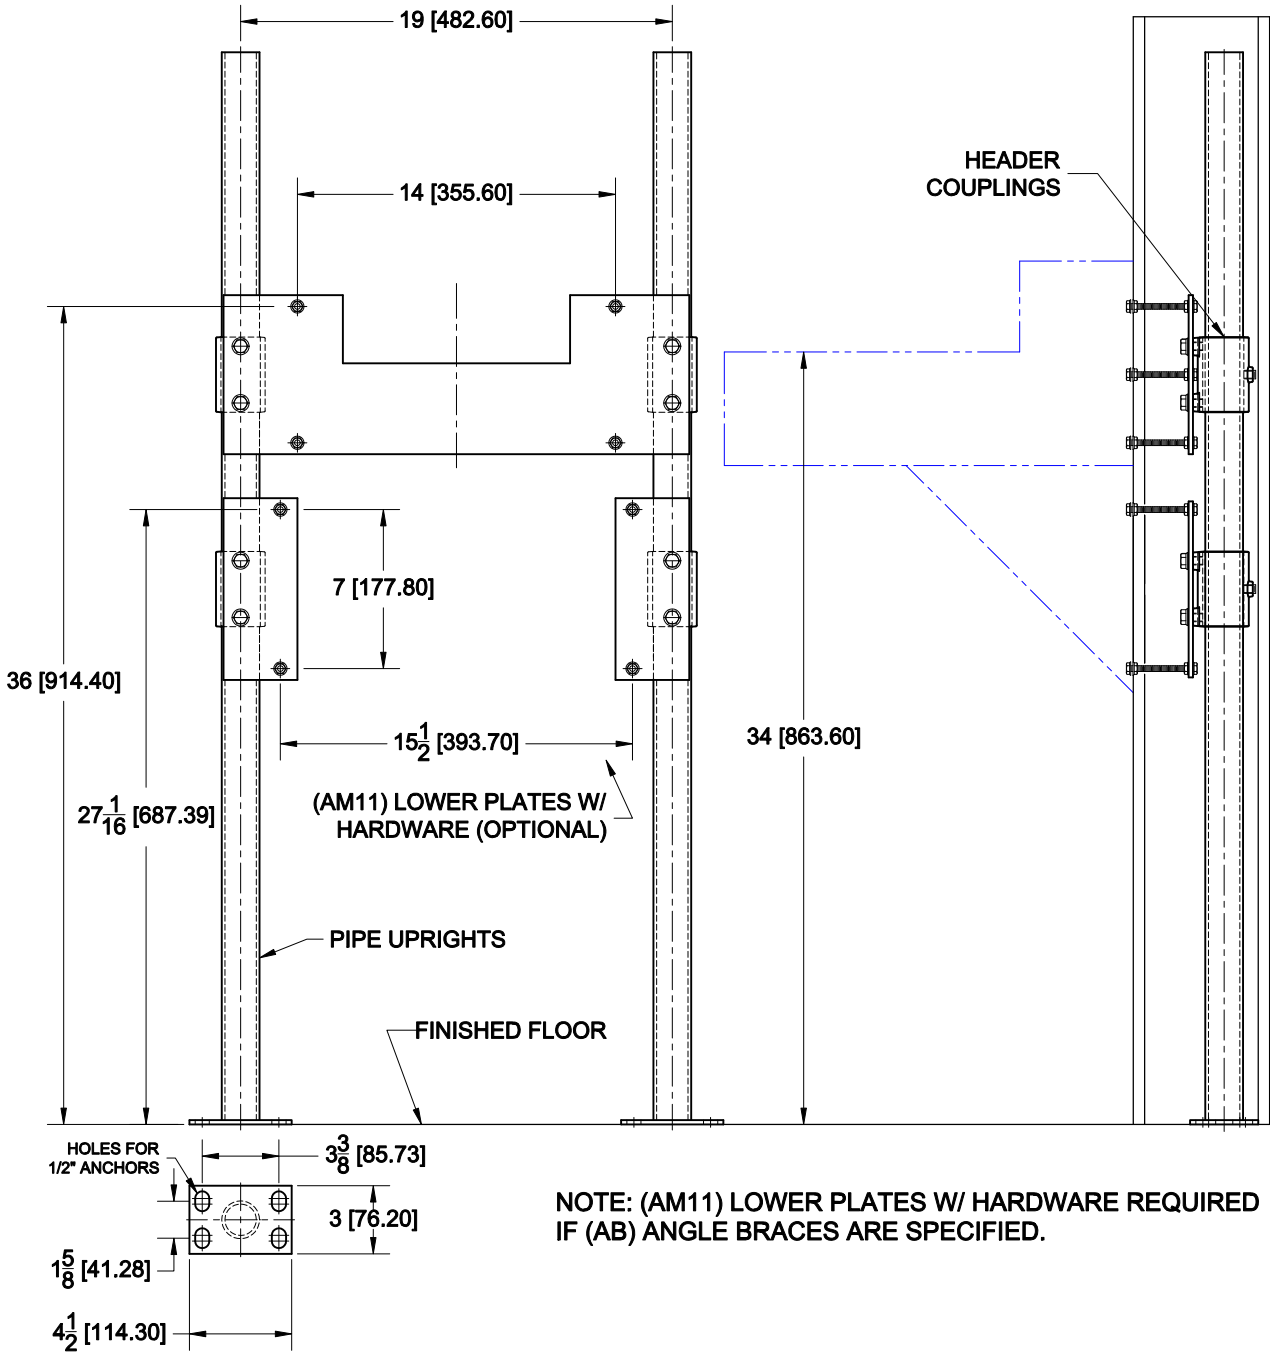

Lavatory Carrier

420

Hanger plate carrier with pipe uprights, welded base feet and fixture support hardware.

FIXTURE

Manufacturer BRADLEY

Name PENAL-WARE No. LAV6185

Style LAVATORY LAV6185FM

OPTIONS

Cat. No.	Type	Wt. Lbs.
420	Single	45.0

Suffix	Description
M36	Rectangular Steel Uprights
AM11	Lower Plates with Hardware

AutoCad.dwg