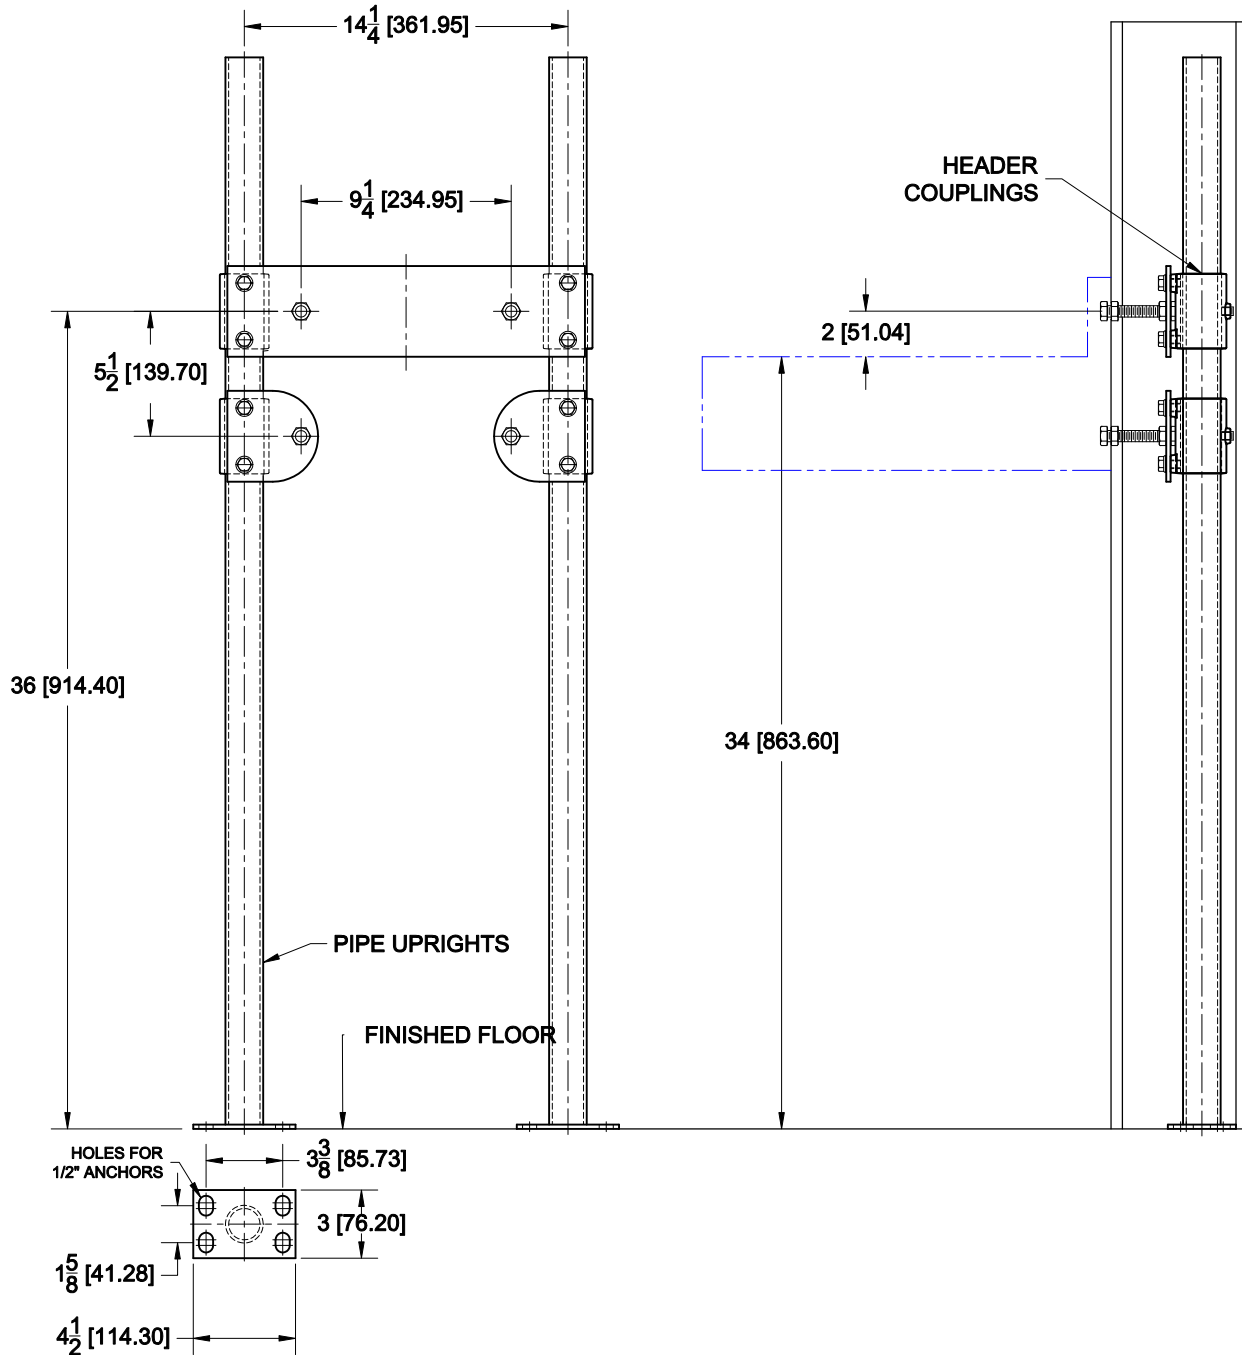

Lavatory Carrier

420-AM11-M29

Hanger plate carrier with pipe uprights, welded base feet and fixture support hardware.

FIXTURE

Manufacturer BRADLEY

Name PENAL-WARE No. LAV6180FM

Style FOUNTAIN

OPTIONS

Cat. No.	Type	Wt. Lbs.
<input type="checkbox"/> 420-AM11-M29	Single	45.0

Suffix	Description
<input type="checkbox"/> M36	Rectangular Steel Uprights
<input type="checkbox"/>	

AutoCad.dwg