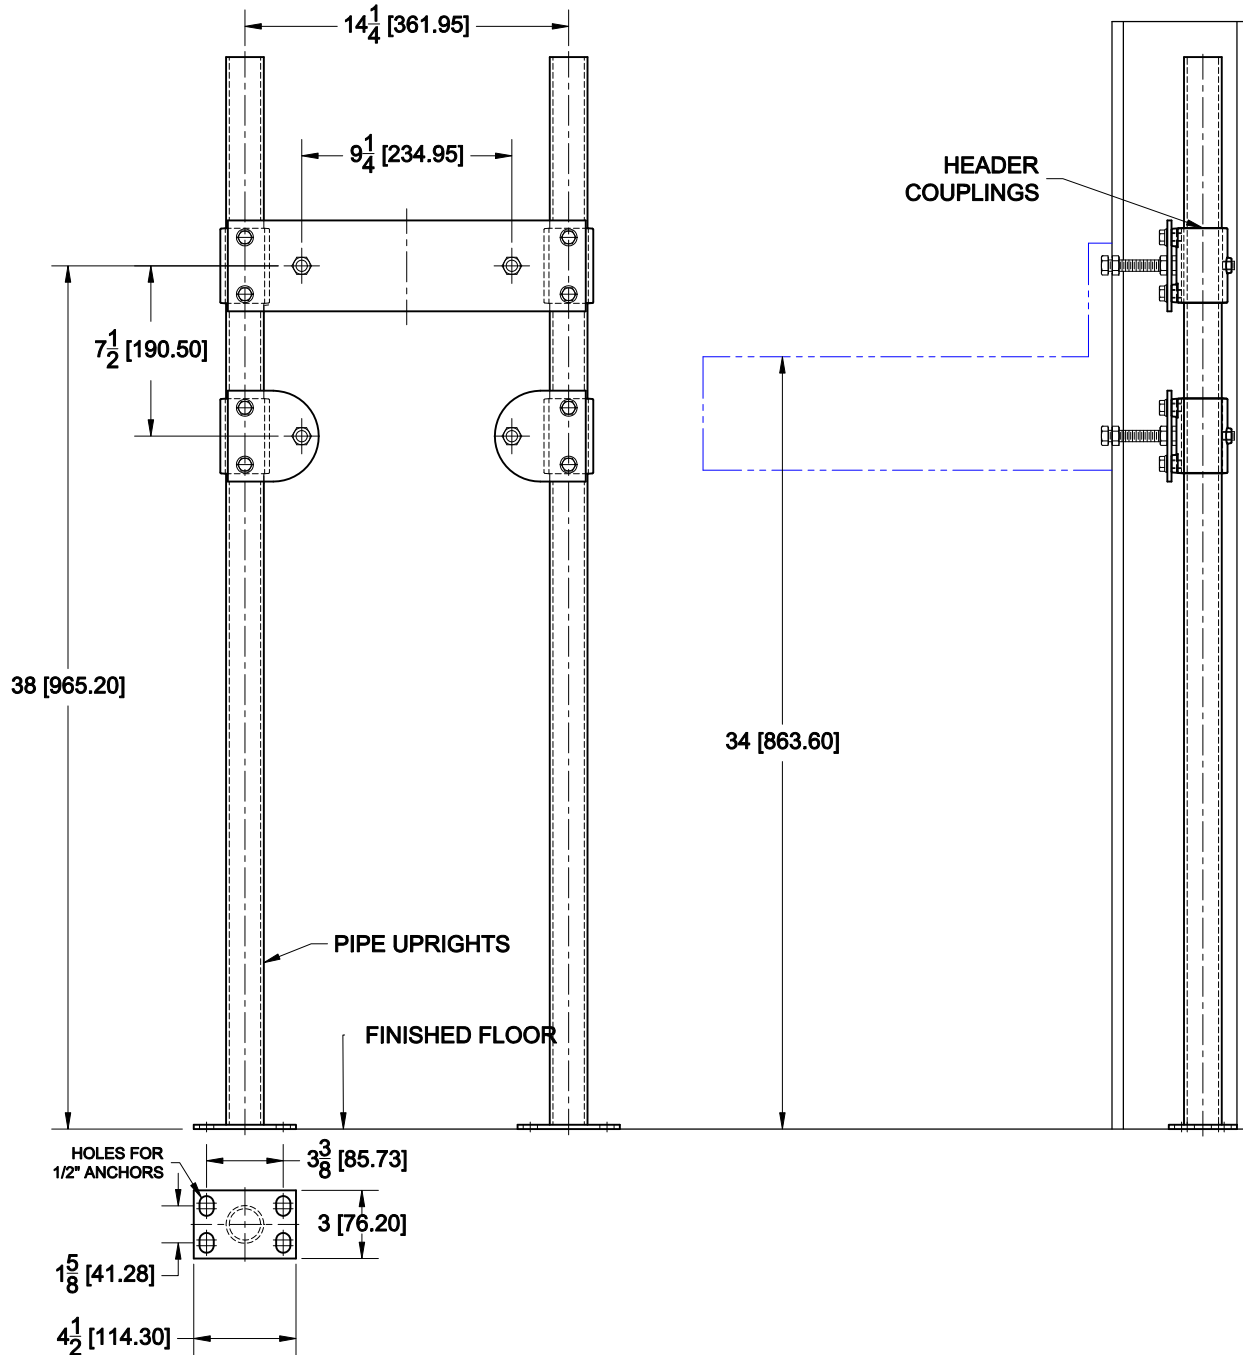

Lavatory Carrier

420-AM11-M29

Hanger plate carrier with pipe uprights, welded base feet and fixture support hardware.

FIXTURE

Manufacturer BRADLEY

Name PENAL-WARE No. LAV6180

Style FOUNTAIN

OPTIONS

Cat. No.	Type	Wt. Lbs.
<input type="checkbox"/> 420-AM11-M29	Single	45.0

Suffix	Description
<input type="checkbox"/> M36	Rectangular Steel Uprights
<input type="checkbox"/>	

AutoCad.dwg