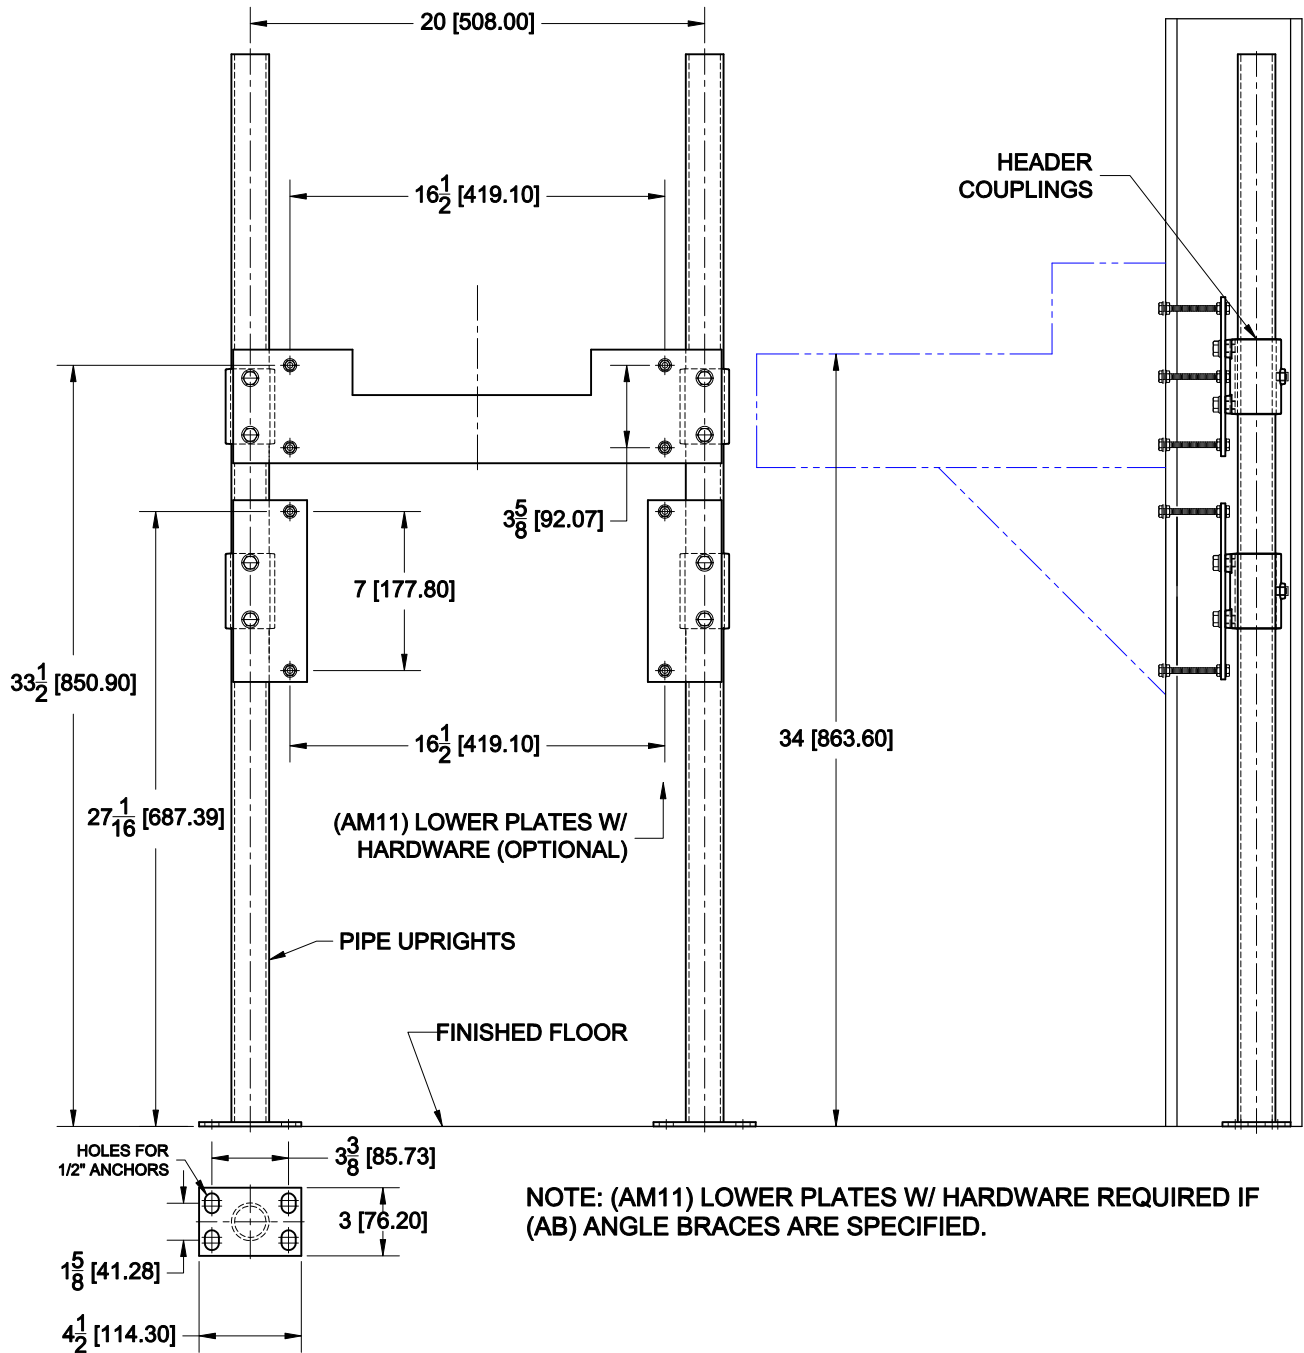

Lavatory Carrier

420

Hanger plate carrier with pipe uprights, welded base feet and fixture support hardware.

FIXTURE

Manufacturer BRADLEY

Name PENAL-WARE No. LAV6175FM

Style LAVATORY

NOTE: (AM11) LOWER PLATES W/ HARDWARE REQUIRED IF (AB) ANGLE BRACES ARE SPECIFIED.

OPTIONS

Cat. No.	Type	Wt. Lbs.
420	Single	45.0

Suffix	Description
M36	Rectangular Steel Uprights
AM11	Lowert Plates w/ Hardware

AutoCad.dwg