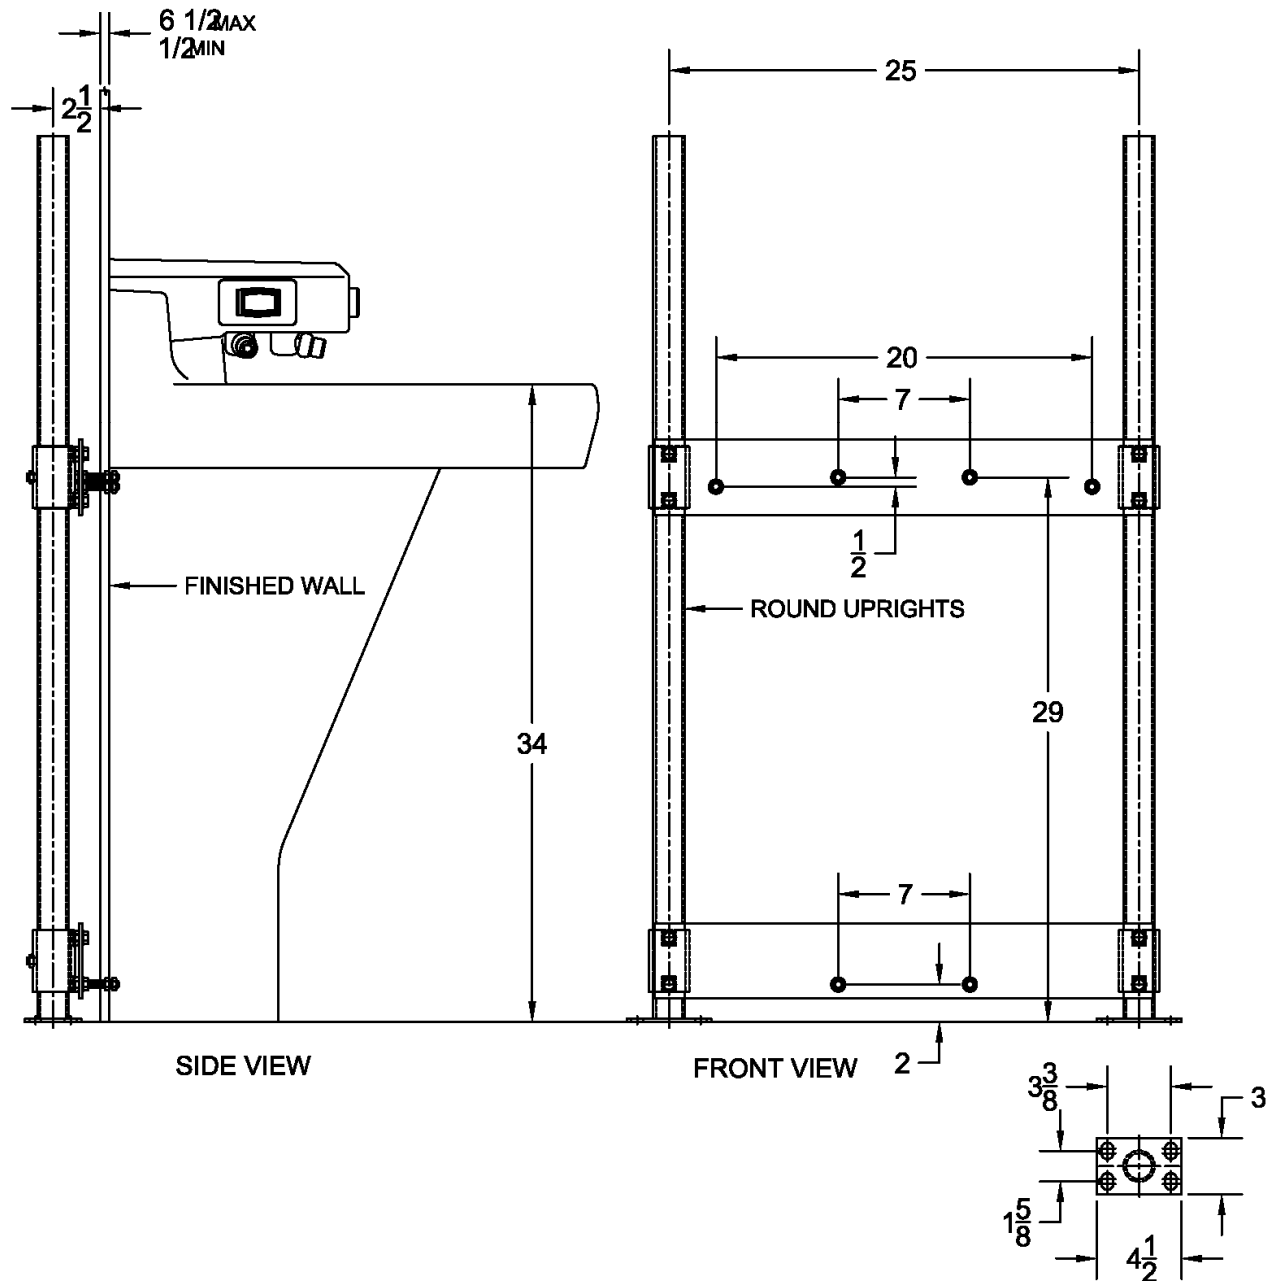

630 Lavatory Carrier (Support Plate Style)

Regularly Furnished: Single Lavatory fixture support with painted cast iron header couplings, round tubular steel uprights, 7 gauge support plates, zinc plated support hardware and welded base feet.
ASME Type II Sink Carrier Load Rating = 100 Lb

**Acorn Terrazzo
3603**

Model	Plate Package			Support Kit			Round Uprights		
	Qty	Part No.	UPC	Qty	Part No.	UPC	Qty	Part No.	UPC
630	1	WP626-H5A	626001	2	WP520-2R -PN875	544180	2	WPPU-1F	227410
	1	WP626-H5B	626002						