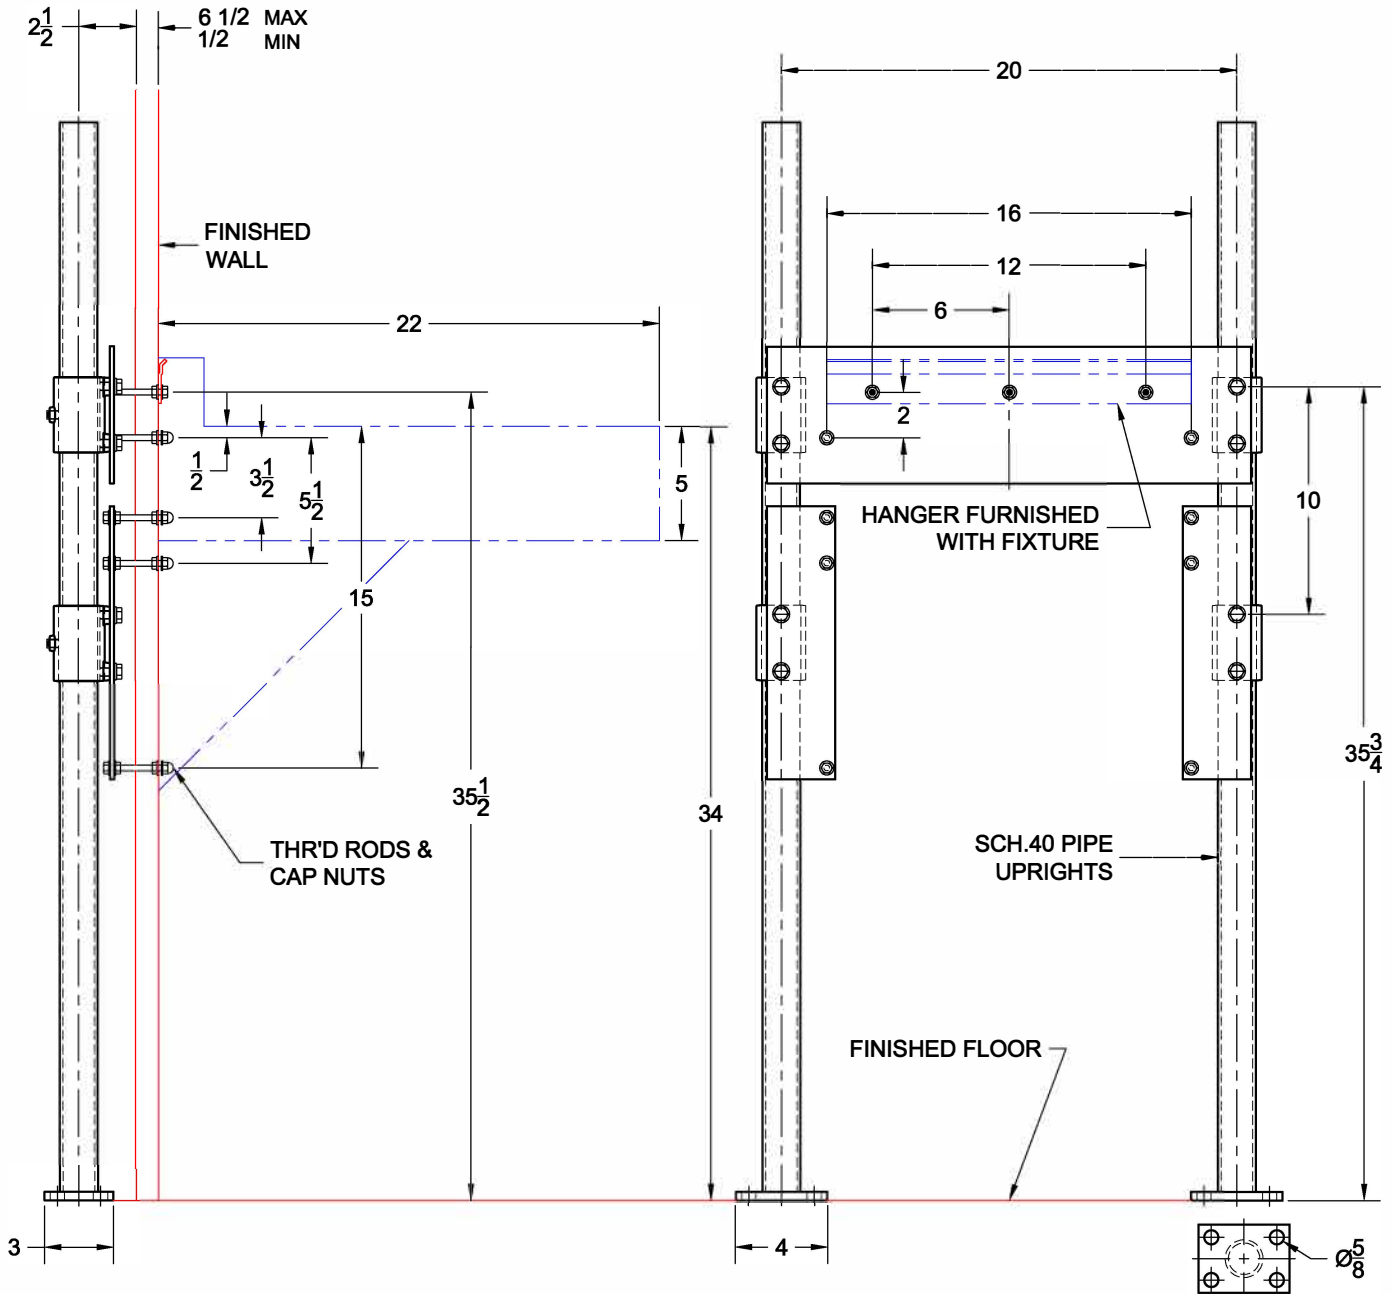

Lavatory Carrier

420-AM11

Hanger plate carrier with pipe uprights, welded base feet, (2) lower plates and fixture support hardware.

FIXTURE

Manufacturer ACORN

Name DURA-WARE No. 1953

Style LAVATORY

OPTIONS

Cat. No.	Type	Wt. Lbs.
<input type="checkbox"/> 420-AM11	Single	40.0

Suffix	Description
<input type="checkbox"/> M36	Rectangular Steel Uprights
<input type="checkbox"/>	

AutoCad.dwg