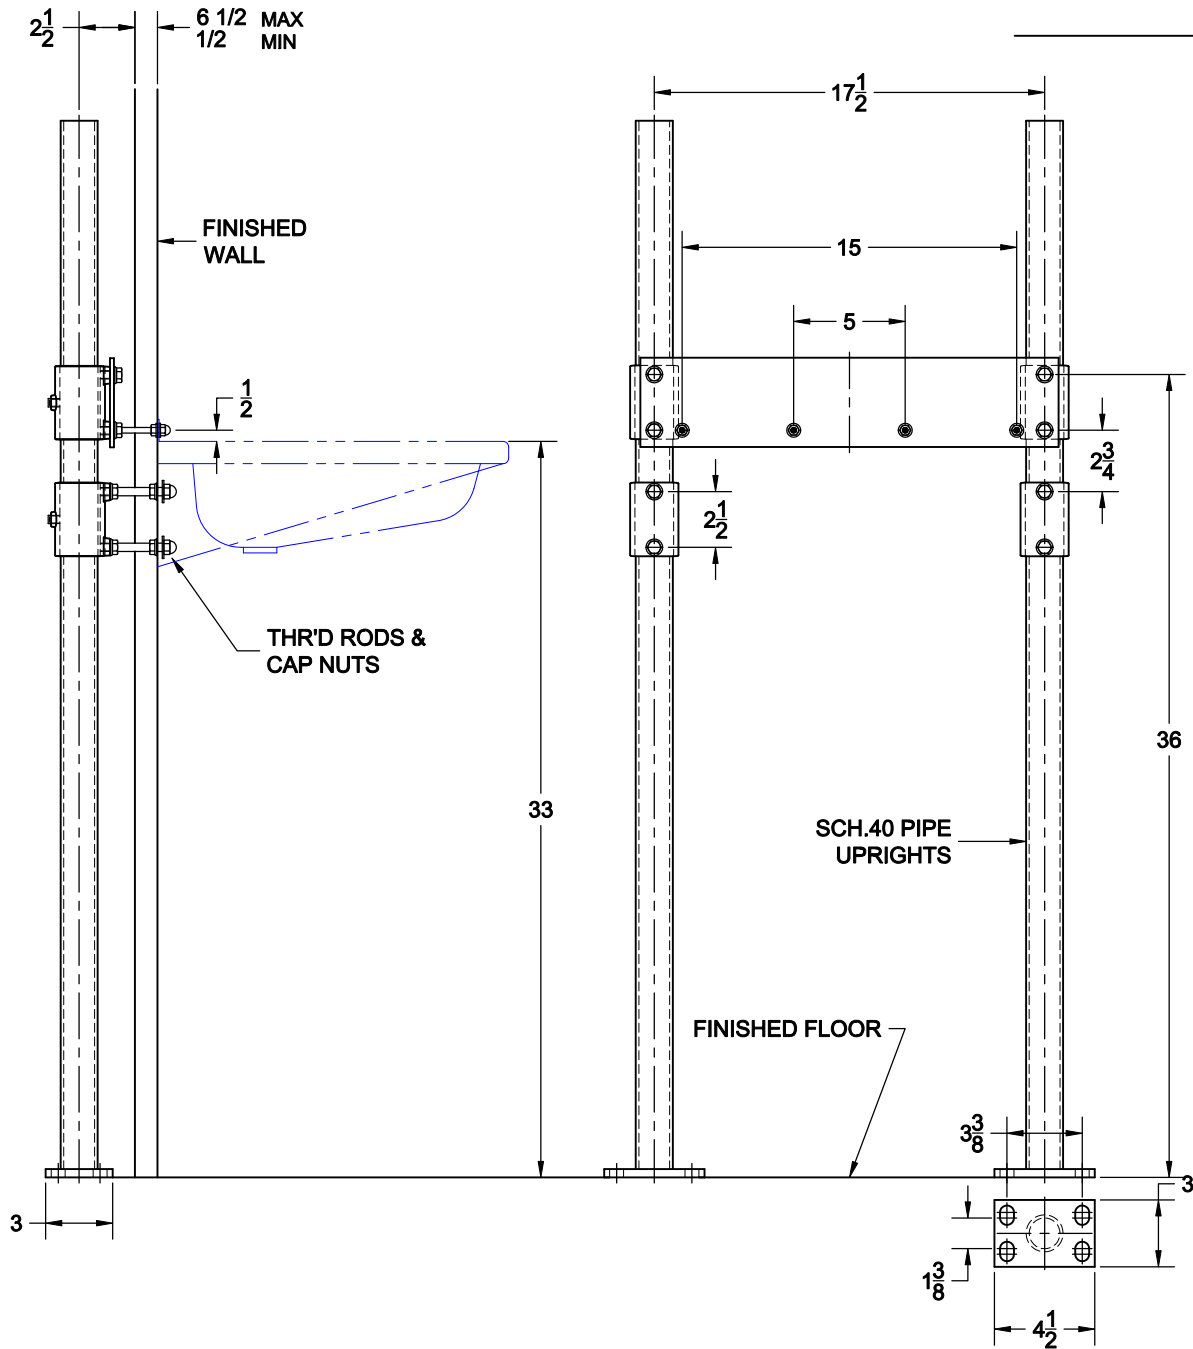

Lavatory Carrier

420-M22

Hanger plate carrier with pipe uprights, welded base feet and fixture support hardware.

FIXTURE

Manufacturer ACORN

Name DURA-WARE No. 1955

Style LAVATORY

OPTIONS

Cat. No.	Type	Wt. Lbs.
<input type="checkbox"/> 420-M22	Single	40.0

Suffix	Description
<input type="checkbox"/> M36	Rectangular Steel Uprights
<input type="checkbox"/>	

AutoCad.dwg