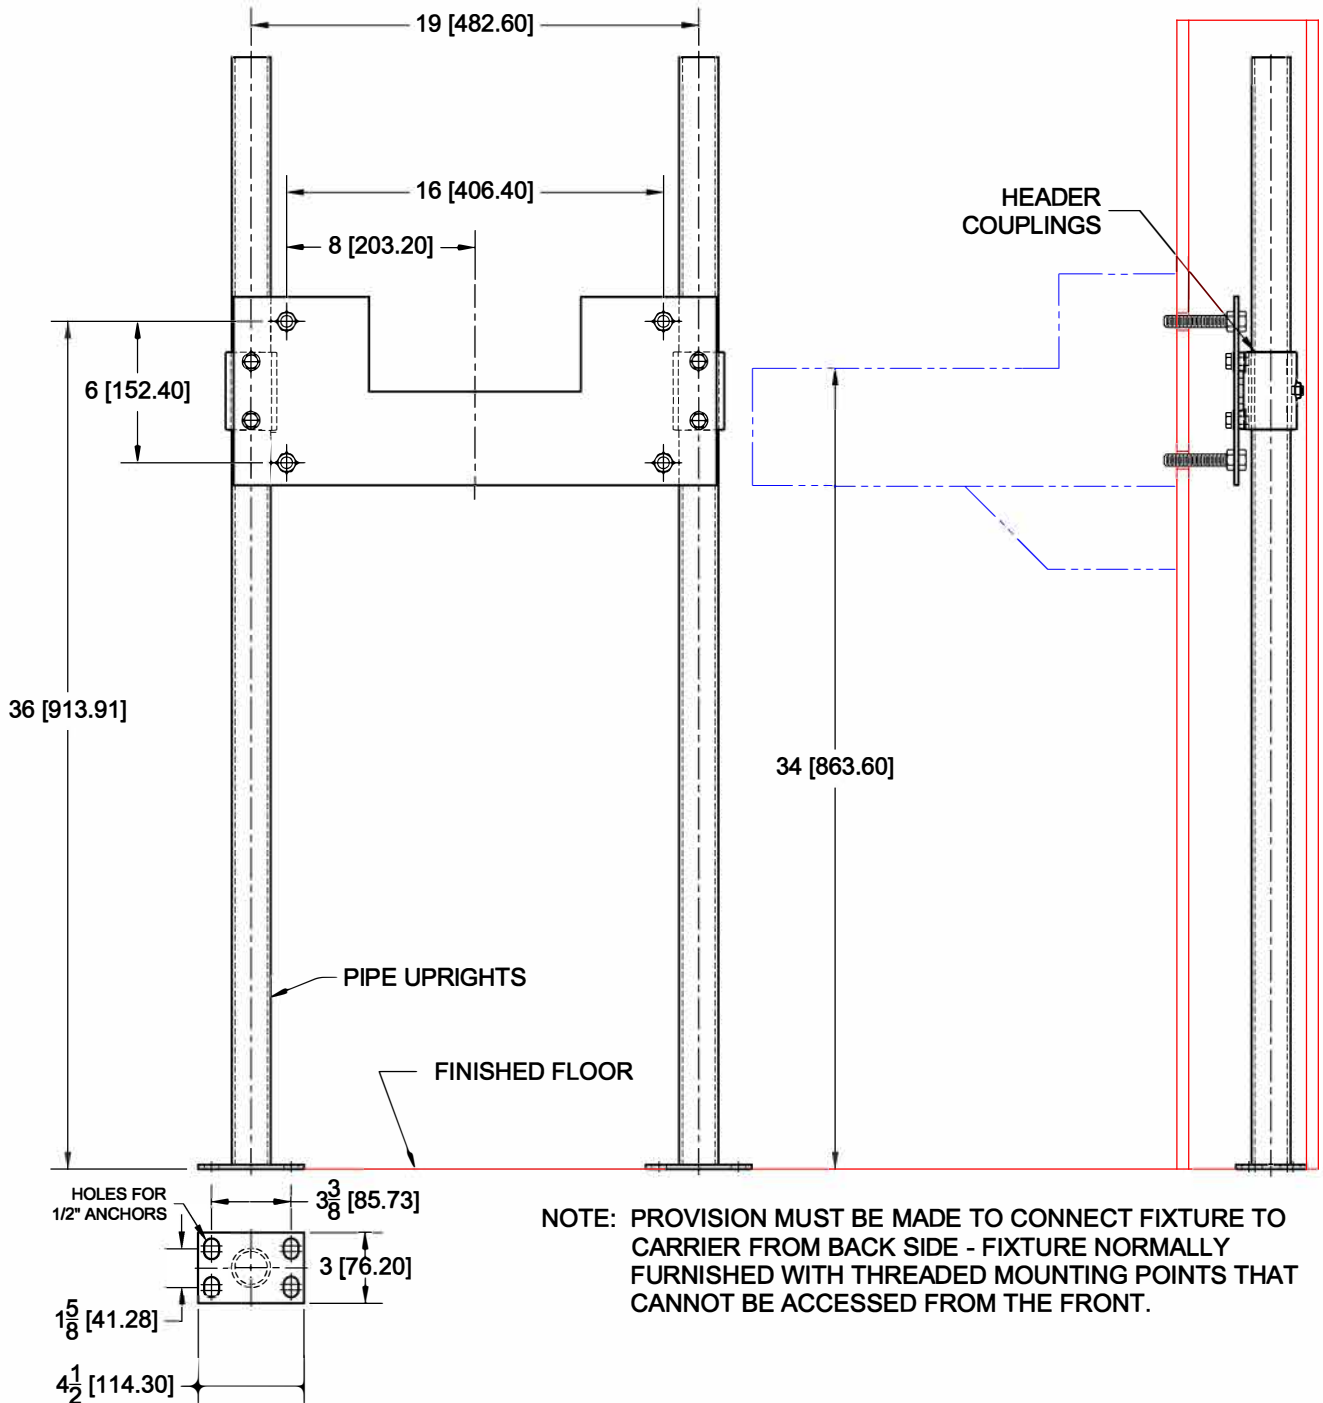

# Lavatory Carrier

420-M16

Hanger plate carrier with pipe uprights, welded base feet and fixture support hardware.

FIXTURE

Manufacturer ACORN

Name PENAL-WARE No. 1652

Style LAVATORY 1652-ADA

## OPTIONS

Cat. No.	Type	Wt. Lbs.
<input type="checkbox"/> 420-M16	Single	45.0

Suffix	Description
<input type="checkbox"/> M36	Rectangular Steel Uprights
<input type="checkbox"/>	

AutoCad.dwg