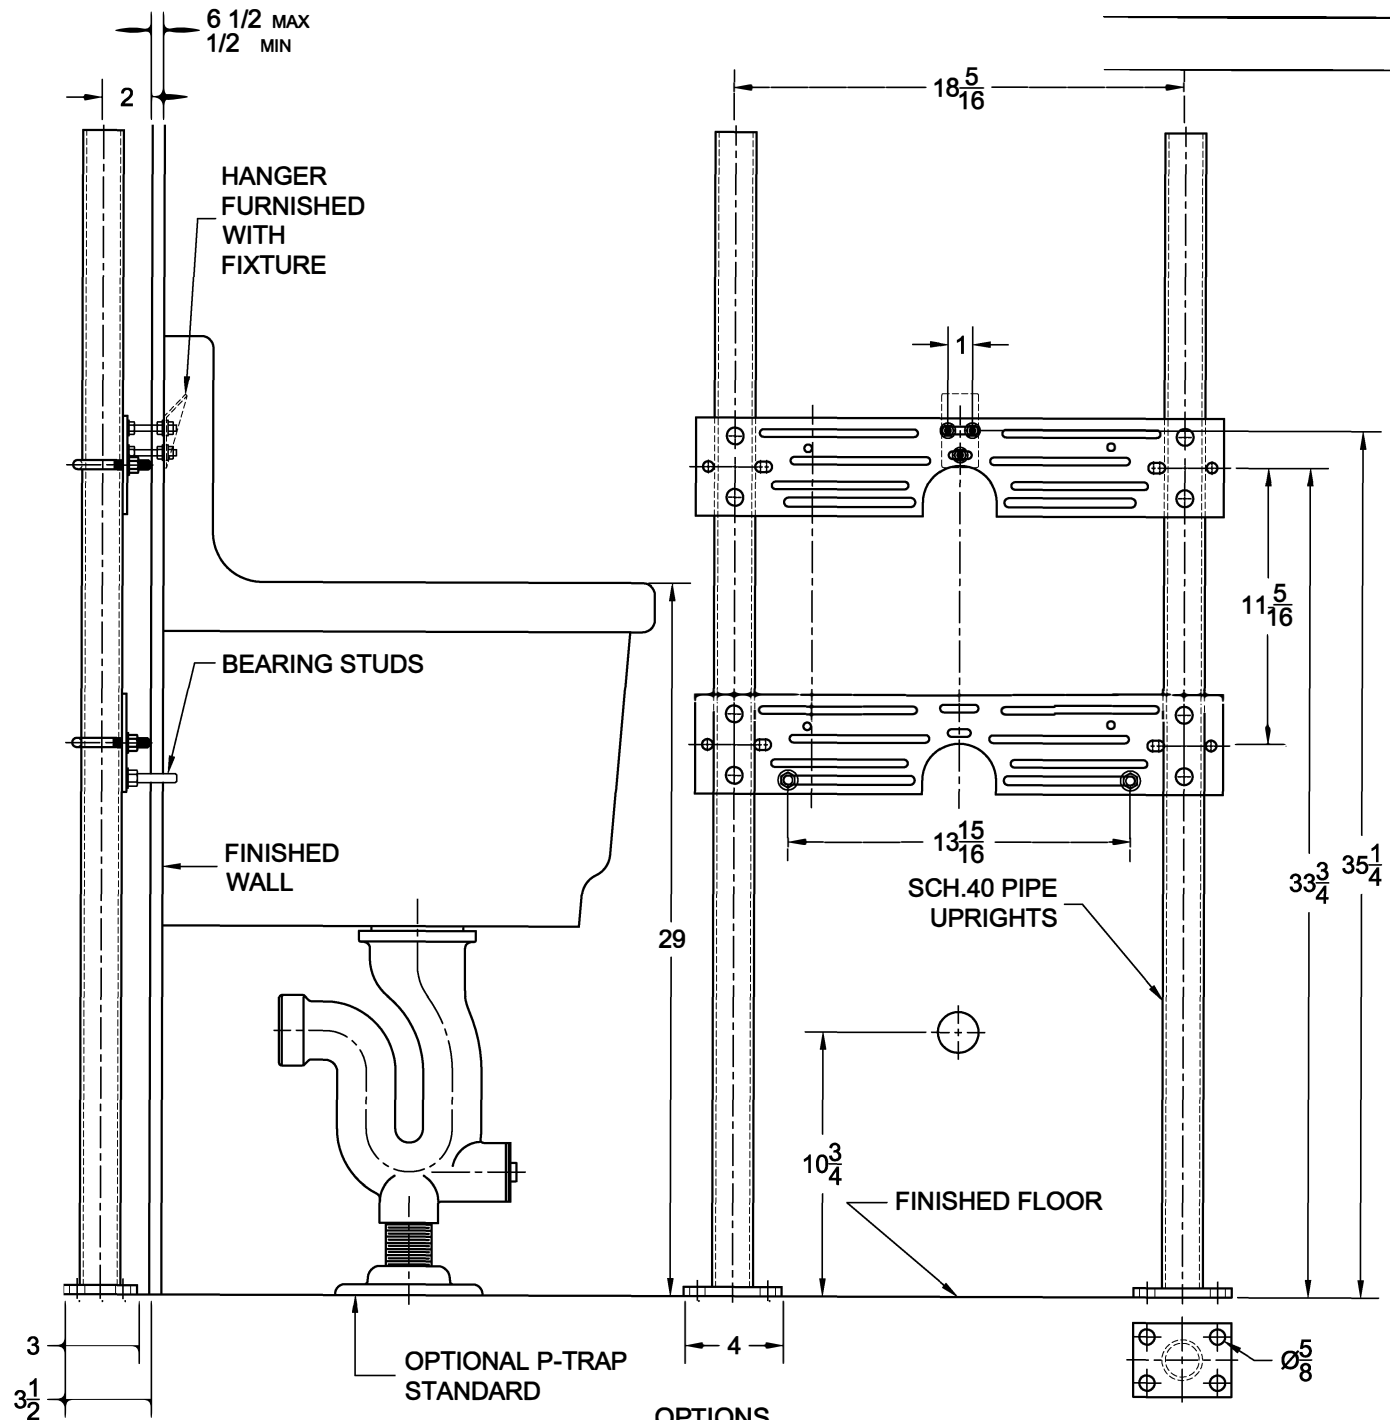

401-AM11

Universal hanger plate carrier with pipe uprights, welded base feet, lower plate & support hardware

FIXTURE

Manufacturer Kohler

Name Sudbury No. K-6650

Style Service Sink K-6652

OPTIONS

Cat. No.	Type	Wt. Lbs.	Suffix	Description
401-AM11	Single	45.0	M36	Rectangular Steel Uprights
			802	P-Trap Standard - 2" Pipe Size
			803	P-Trap Standard - 3" Pipe Size