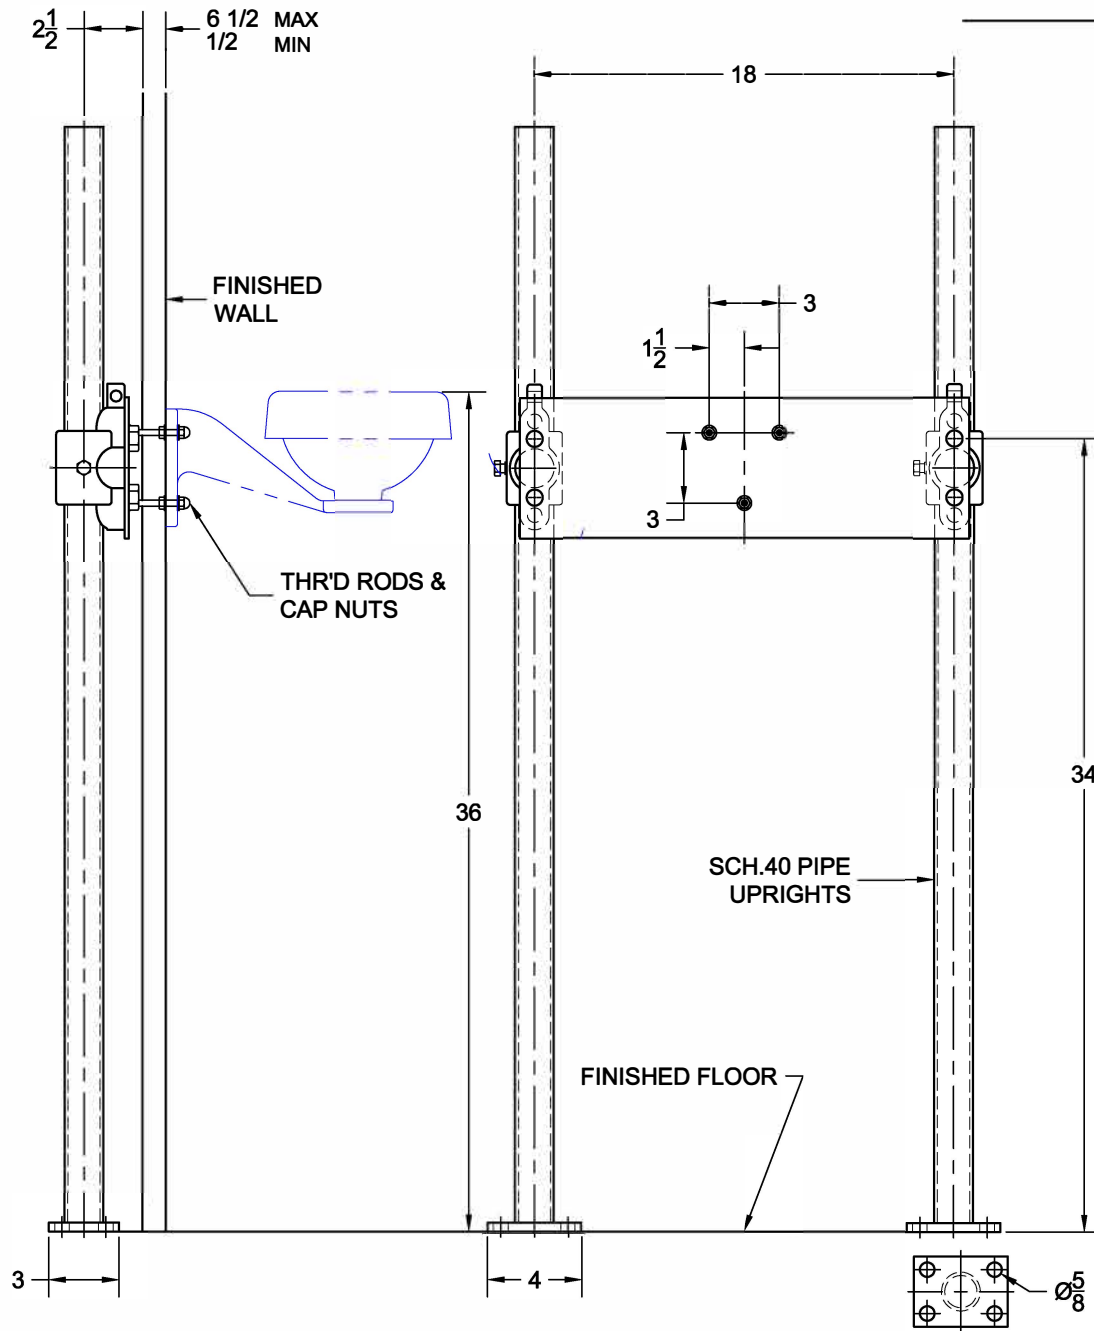

Lavatory Carrier

401

Hanger plate carrier with pipe uprights, welded base feet and fixture support hardware.

FIXTURE

Manufacturer Kohler

Name Edgebrook No. K-5414

Style Fountain

OPTIONS

Cat. No.	Type	Wt. Lbs.
<input type="checkbox"/> 401	Single	40.0

Suffix	Description
<input type="checkbox"/> M36	Rectangular Steel Uprights
<input type="checkbox"/>	

AutoCad.dwg