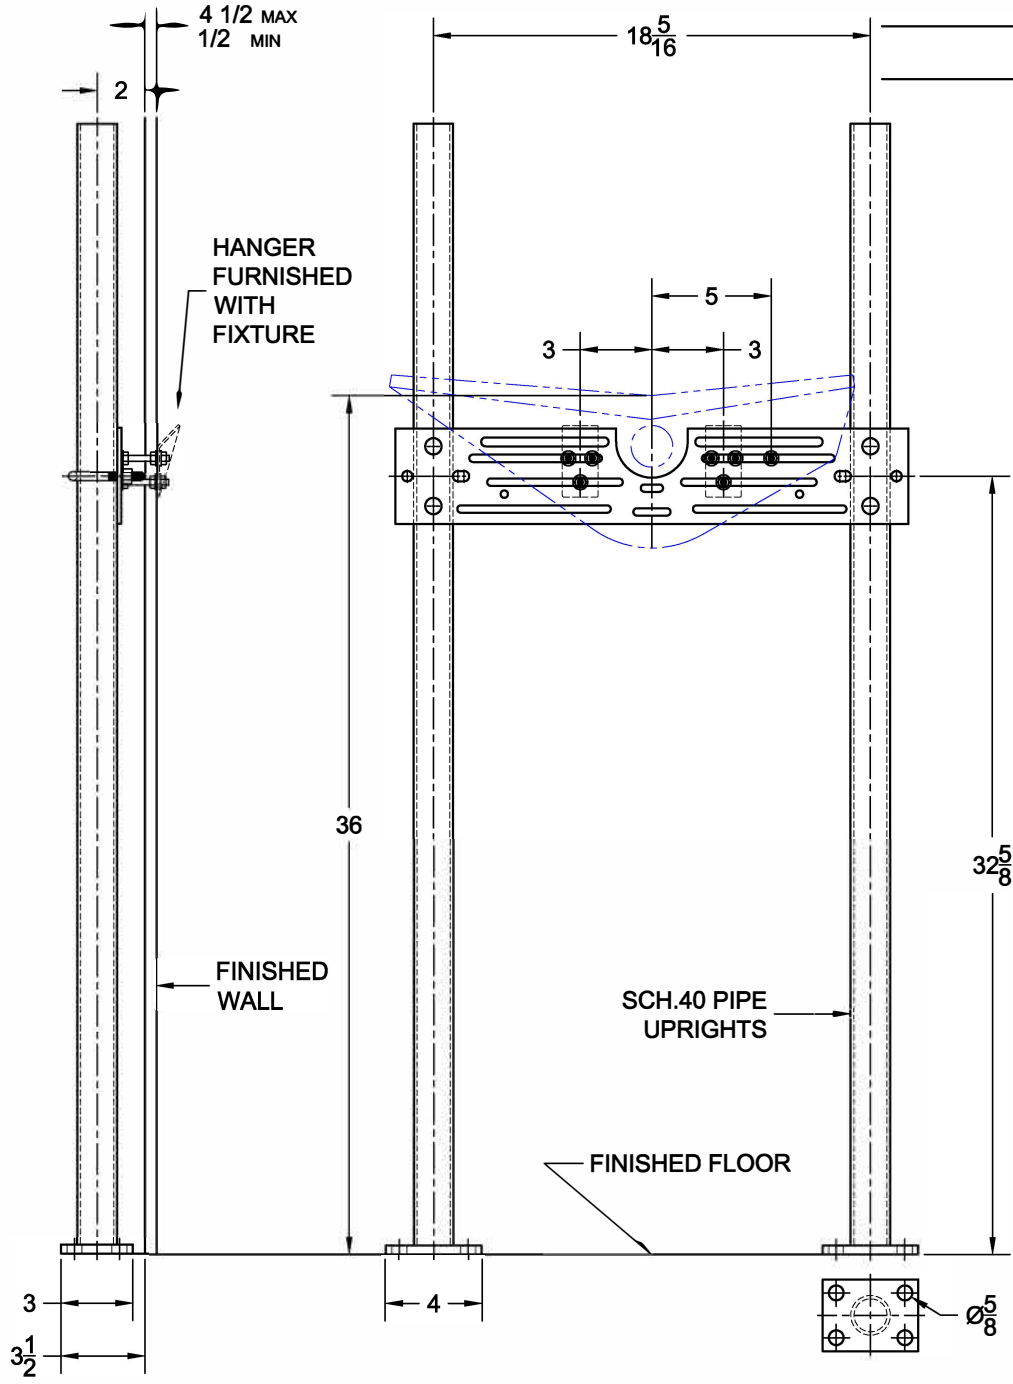

Fountain Carrier

401

Universal hanger plate carrier with pipe uprights, welded base feet and support hardware.

FIXTURE

Manufacturer Kohler

Name Serra No. K-5250

Style Fountain

OPTIONS

Cat. No.	Type	Wt. Lbs.
<input type="checkbox"/> 401	Single	30.0

Suffix	Description
<input type="checkbox"/> M36	Rectangular Steel Uprights
<input type="checkbox"/>	

AutoCad.dwg