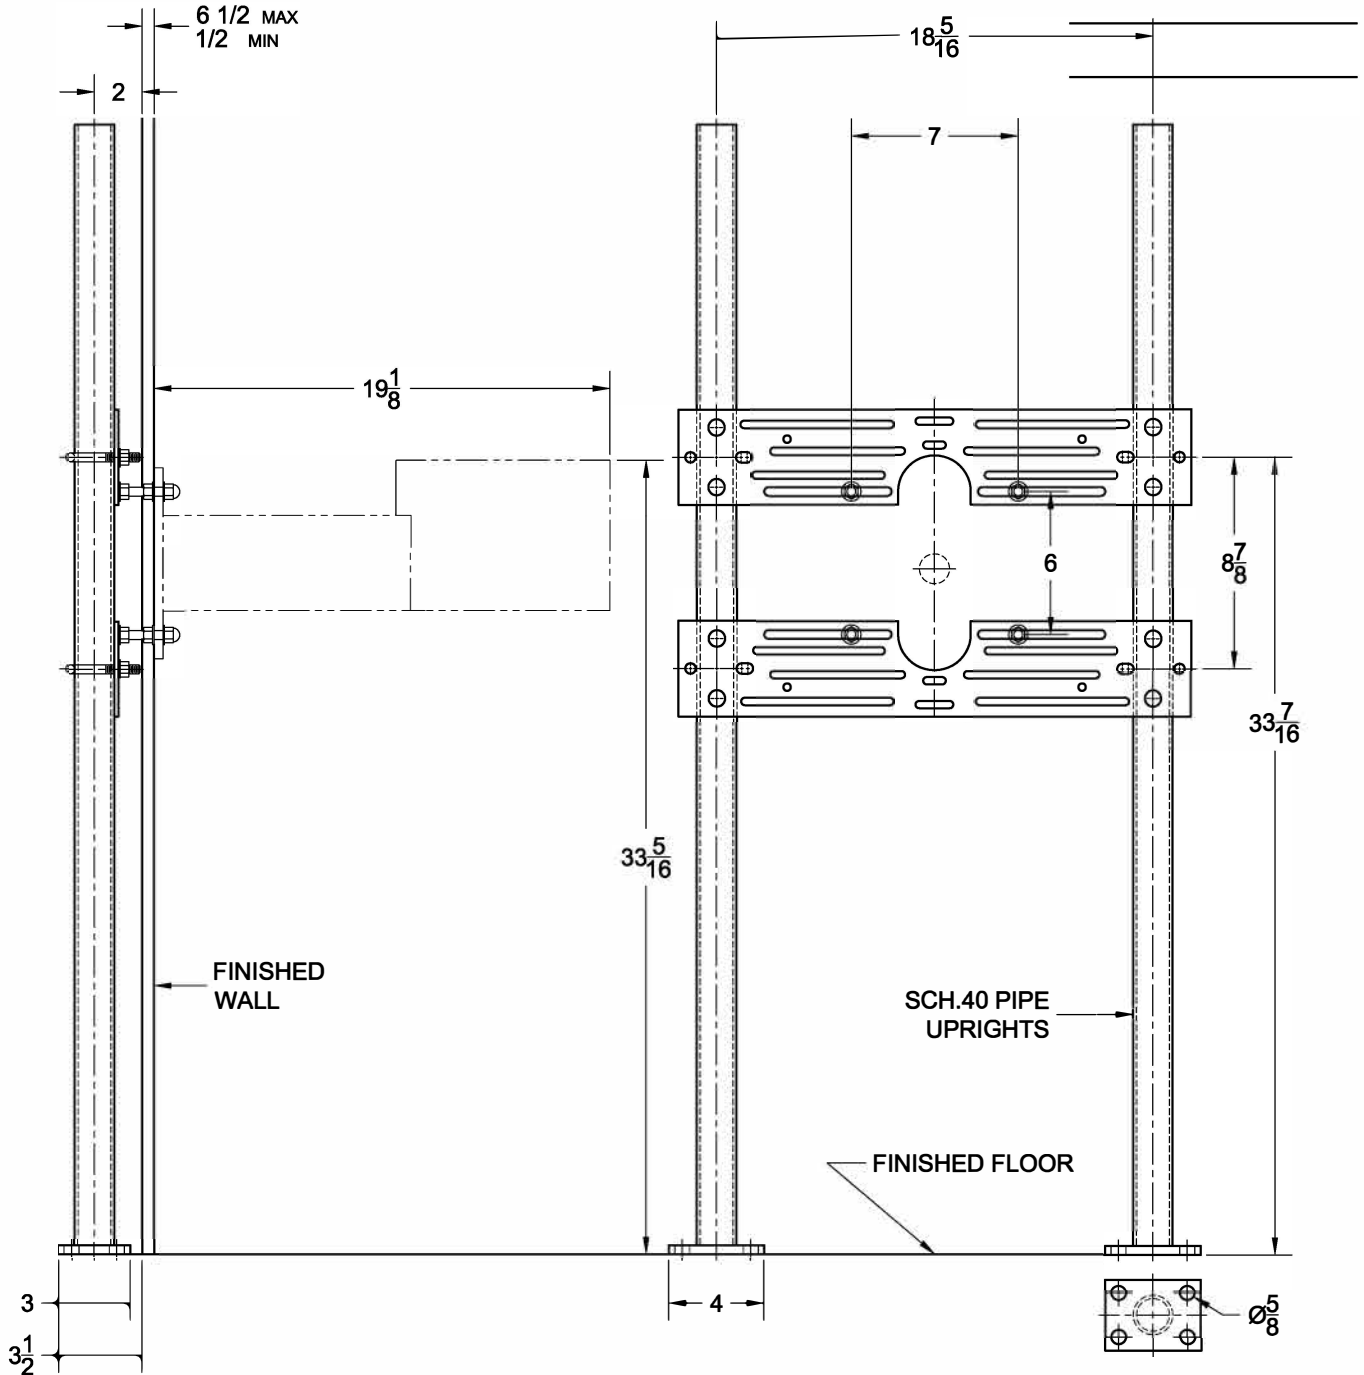

Universal Carrier

401-AM11

Universal hanger plate carrier with pipe uprights, welded base feet and support hardware.

FIXTURE

Manufacturer Halsey Taylor

Name Endura II No. 4405

Style Fountain

OPTIONS

Cat. No.	Type ☐	Wt. Lbs.	Suffix	Description
401-AM11	Single	35.0	☐ M36	Rectangular Steel Uprights
			☐	

AutoCad.dwg