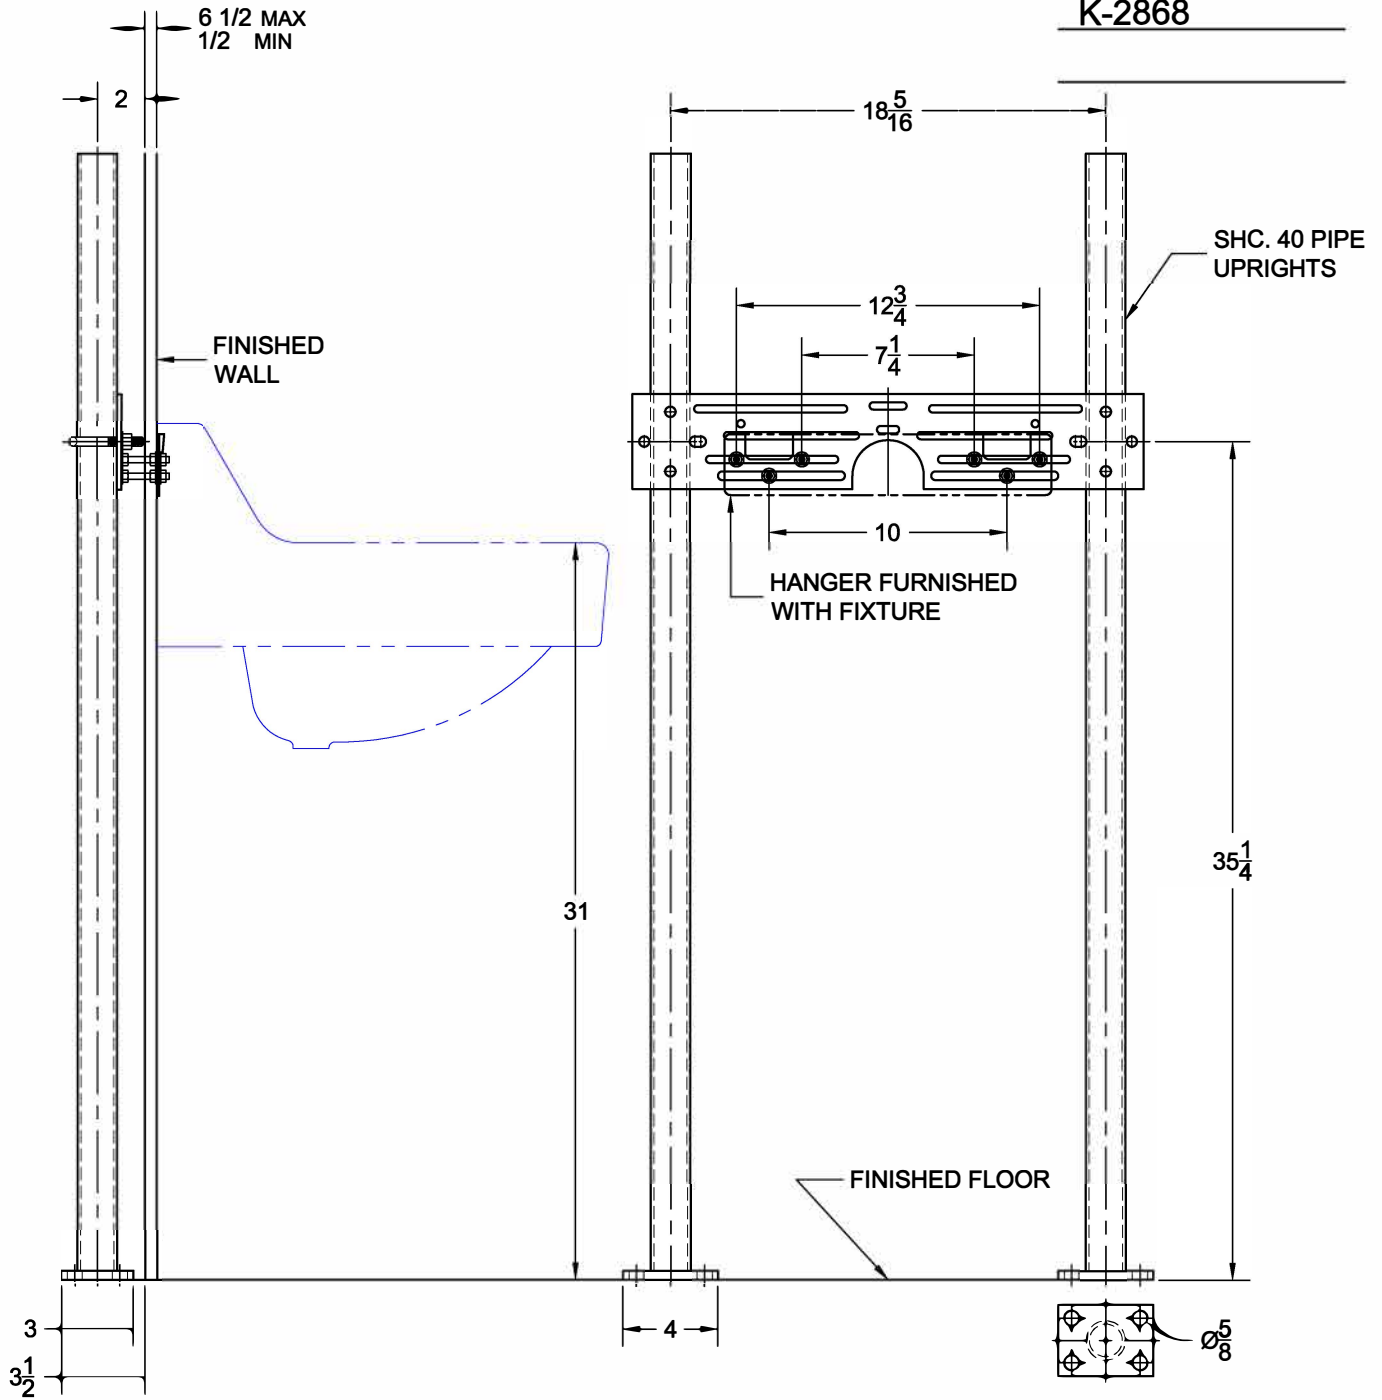

## 401

Universal hanger plate carrier with pipe uprights, welded base feet and hardware.

## FIXTURE

Manufacturer Kohler

Name Hudson No. K-2812

Style Lavatory K-2867

K-2868

## OPTIONS

Cat. No.	Type	Wt. Lbs.
<input type="checkbox"/> 401	Single	30.0

Suffix	Description
<input type="checkbox"/> M36	Rectangular
<input type="checkbox"/>	