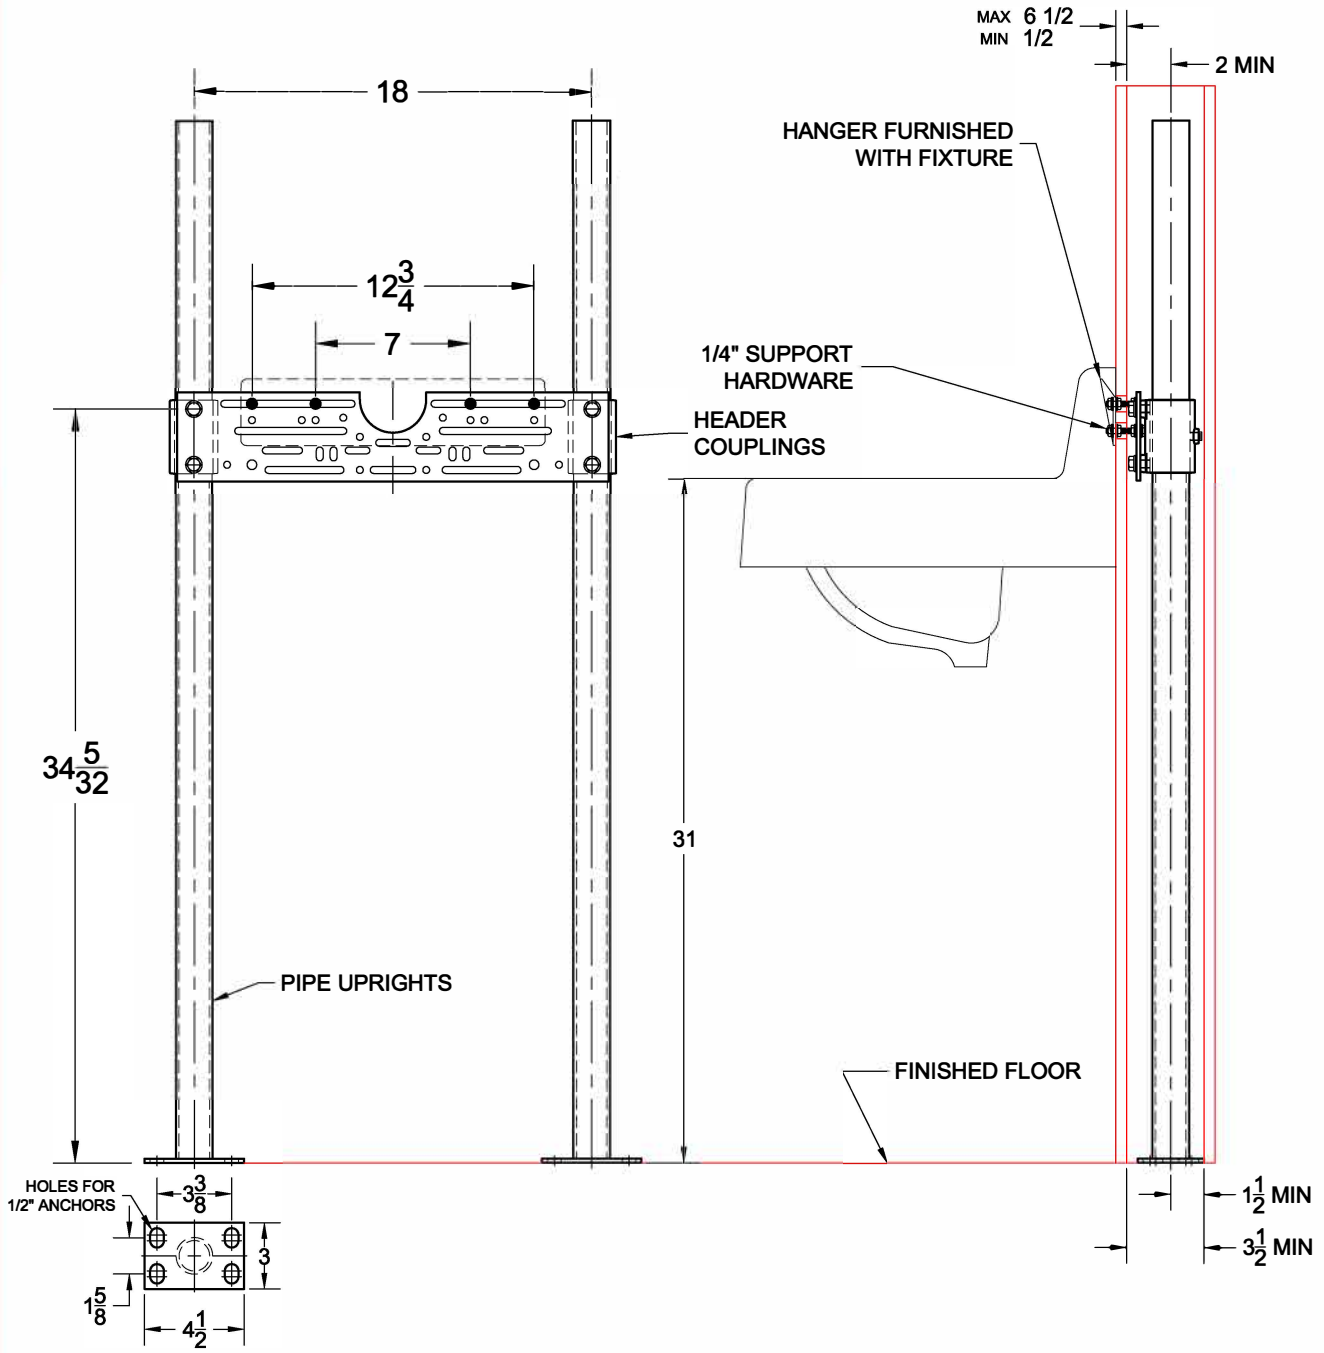

UNIVERSAL CARRIER

401

FIXTURE

UNIVERSAL HANGER PLATE CARRIER WITH
SCH.40 PIPE UPRIGHTS, WELDED BASE
FEET AND SUPPORT HARDWARE

Manufacturer KOHLER

Name HUDSON No. K-2805

Style LAVATORY

Approval
Date

Customer
Approval

Job
Location

Job
Name

Dimensional Data (Inches/mm) are Subject to Manufacturers Tolerance and Change Without Notice.

OPTIONS

Suffix	Description
M36	RECTANGULAR STEEL UPRIGHTS

AutoCad.dwg