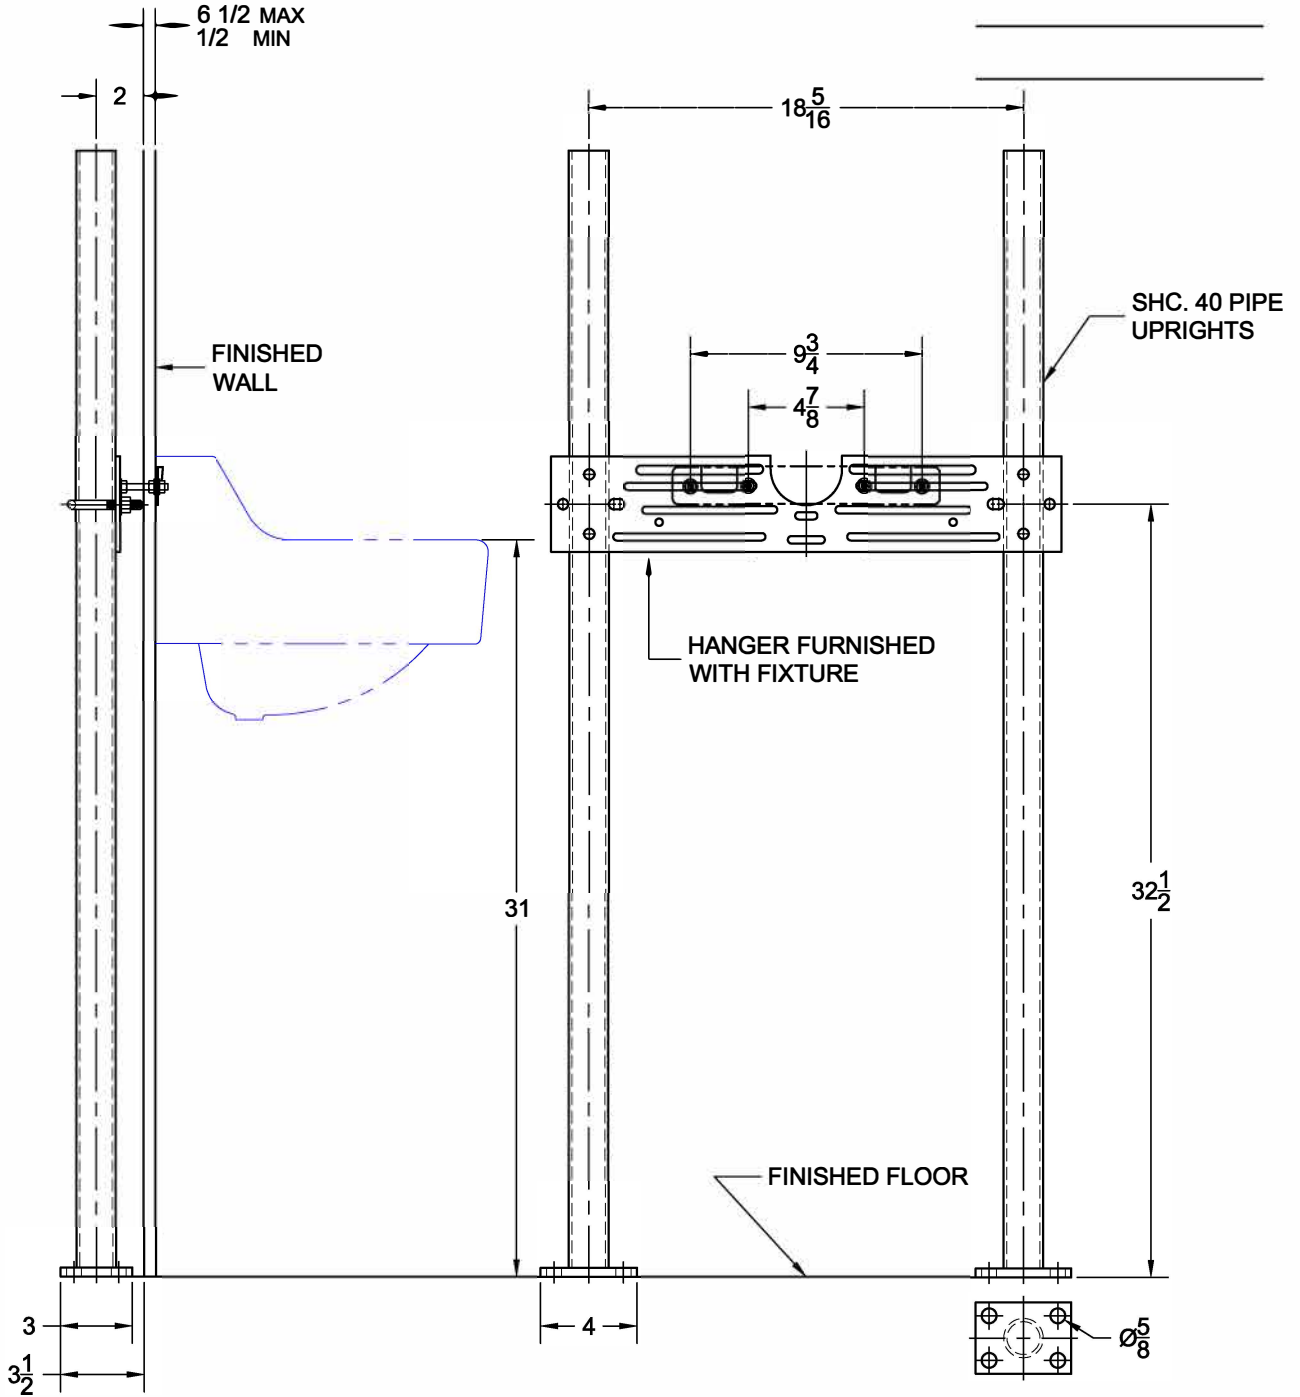

401

Universal hanger plate carrier with pipe uprights, welded base feet and hardware.

FIXTURE

Manufacturer Kohler
 Name Trailer No. K-2753
 Style Lavatory K-2753-EH

OPTIONS

Cat. No.	Type	Wt. Lbs.
<input type="checkbox"/> 401	Single	30.0

Suffix	Description
<input type="checkbox"/> M36	Rectangular
<input type="checkbox"/>	