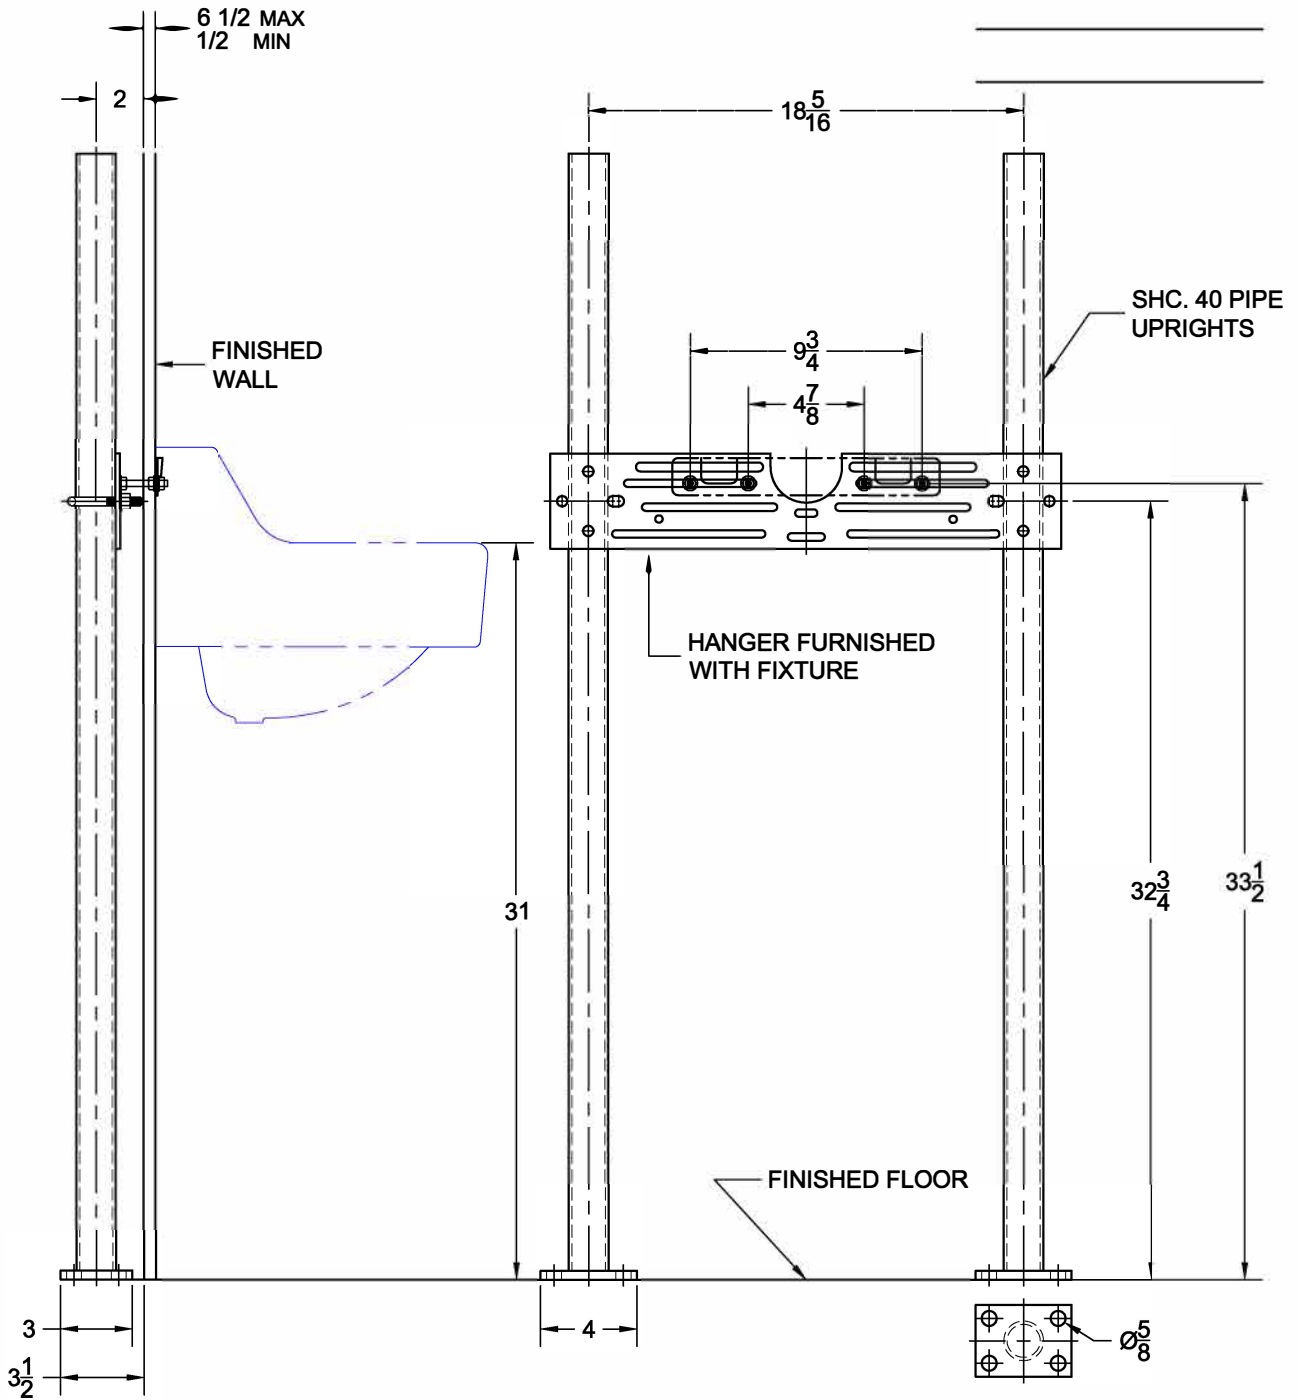

401

Universal hanger plate carrier with pipe uprights, welded base feel and hardware.

FIXTURE

Manufacturer Kohler

Name Taunton No. K-2731

Style Lavatory

OPTIONS

Cat. No.	Type	Wt. Lbs.
<input type="checkbox"/> 401	Single	30.0

Suffix	Description
<input type="checkbox"/> M36	Rectangular
<input type="checkbox"/>	