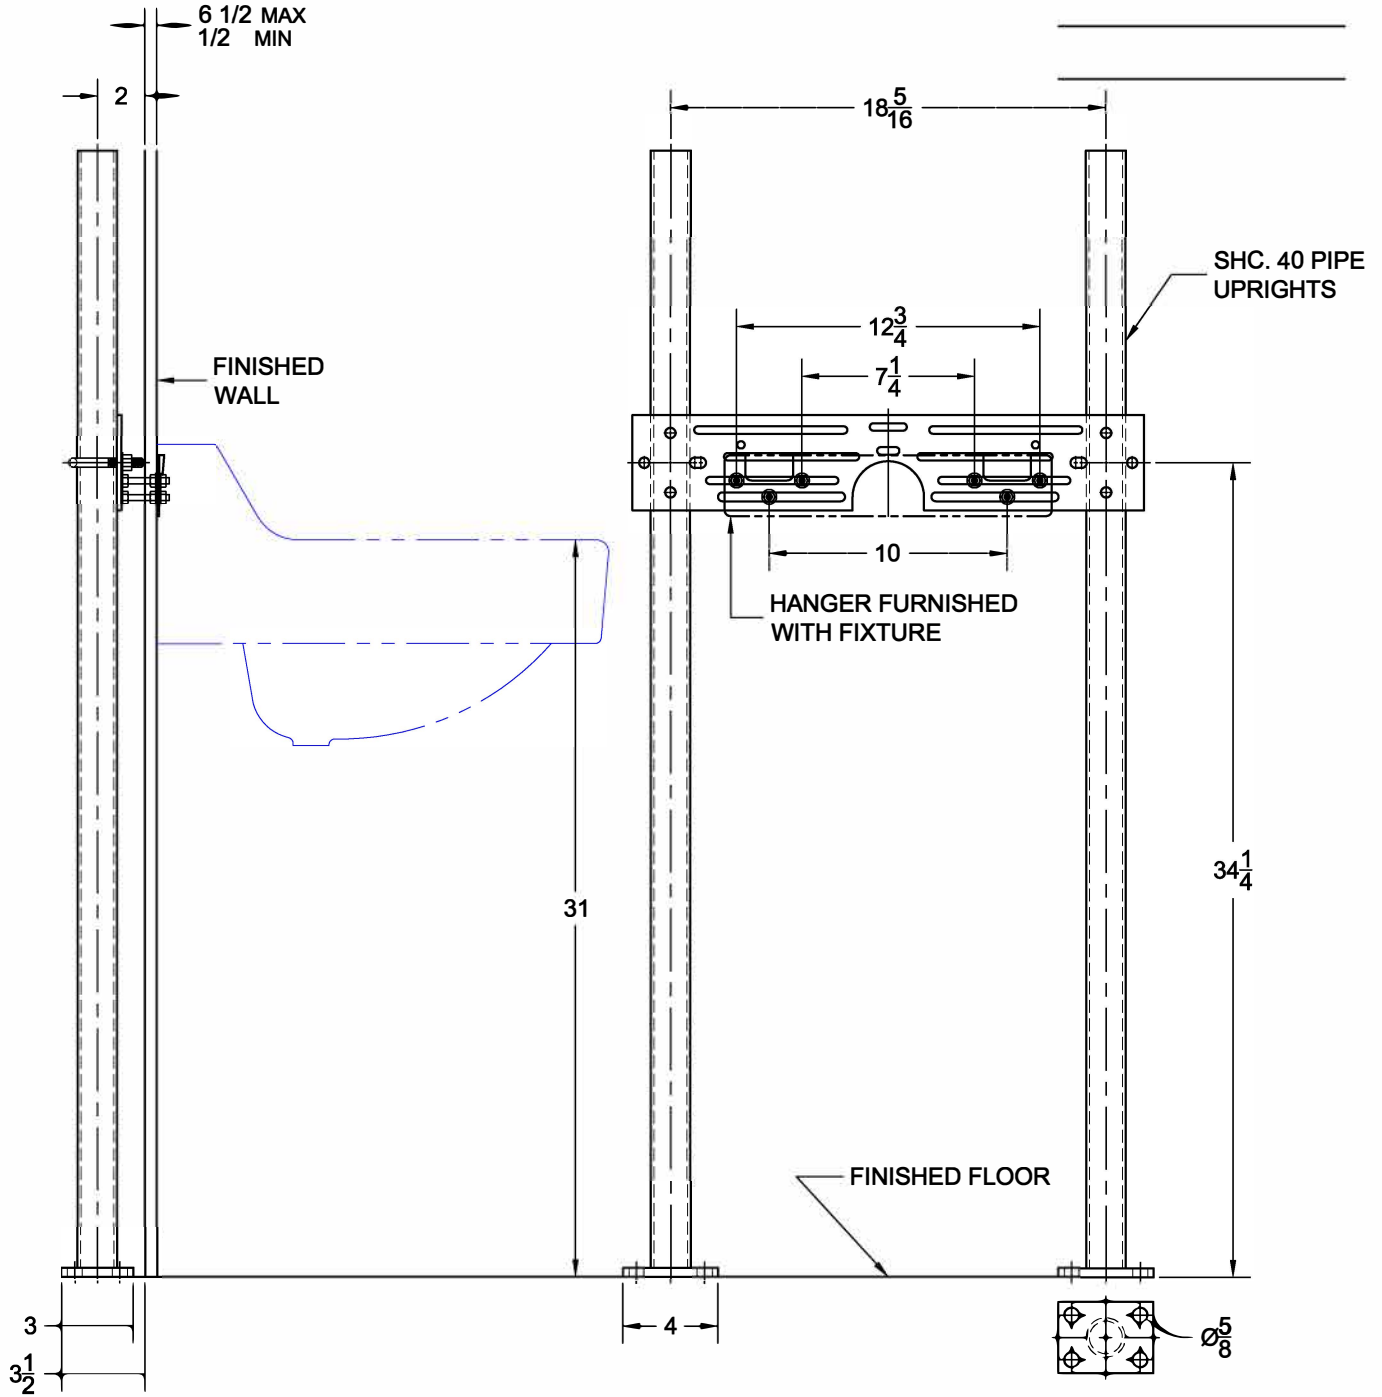

401

Universal hanger plate carrier with pipe uprights, welded base feel and hardware.

FIXTURE

Manufacturer Kohler

Name Hampton No. K-2703

Style Lavatory K-2705

OPTIONS

Cat. No.	Type	Wt. Lbs.
<input type="checkbox"/> 401	Single	30.0

Suffix	Description
<input type="checkbox"/> M36	Rectangular
<input type="checkbox"/>	