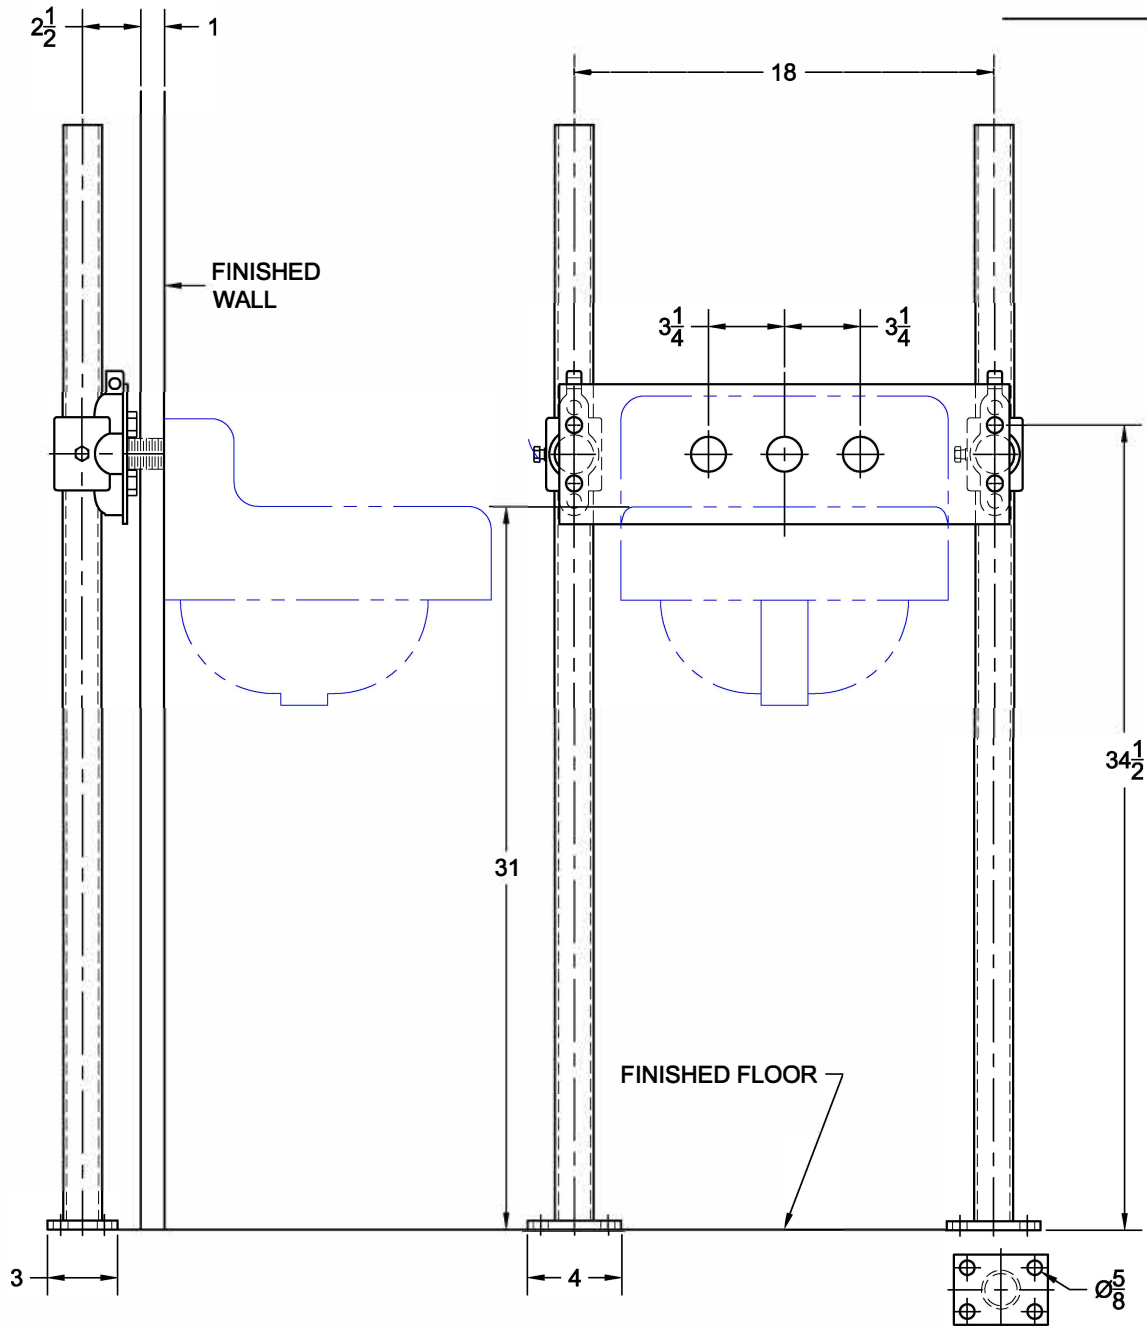

Lavatory Carrier

401

Hanger plate carrier with pipe uprights, welded base feet and fixture support hardware.

FIXTURE

Manufacturer Kohler

Name Taunton No. K-2485

Style Lavatory

OPTIONS

Cat. No.	Type	Wt. Lbs.
<input type="checkbox"/> 401	Single	40.0

Suffix	Description
<input type="checkbox"/> M36	Rectangular Steel Uprights
<input type="checkbox"/>	

AutoCad.dwg