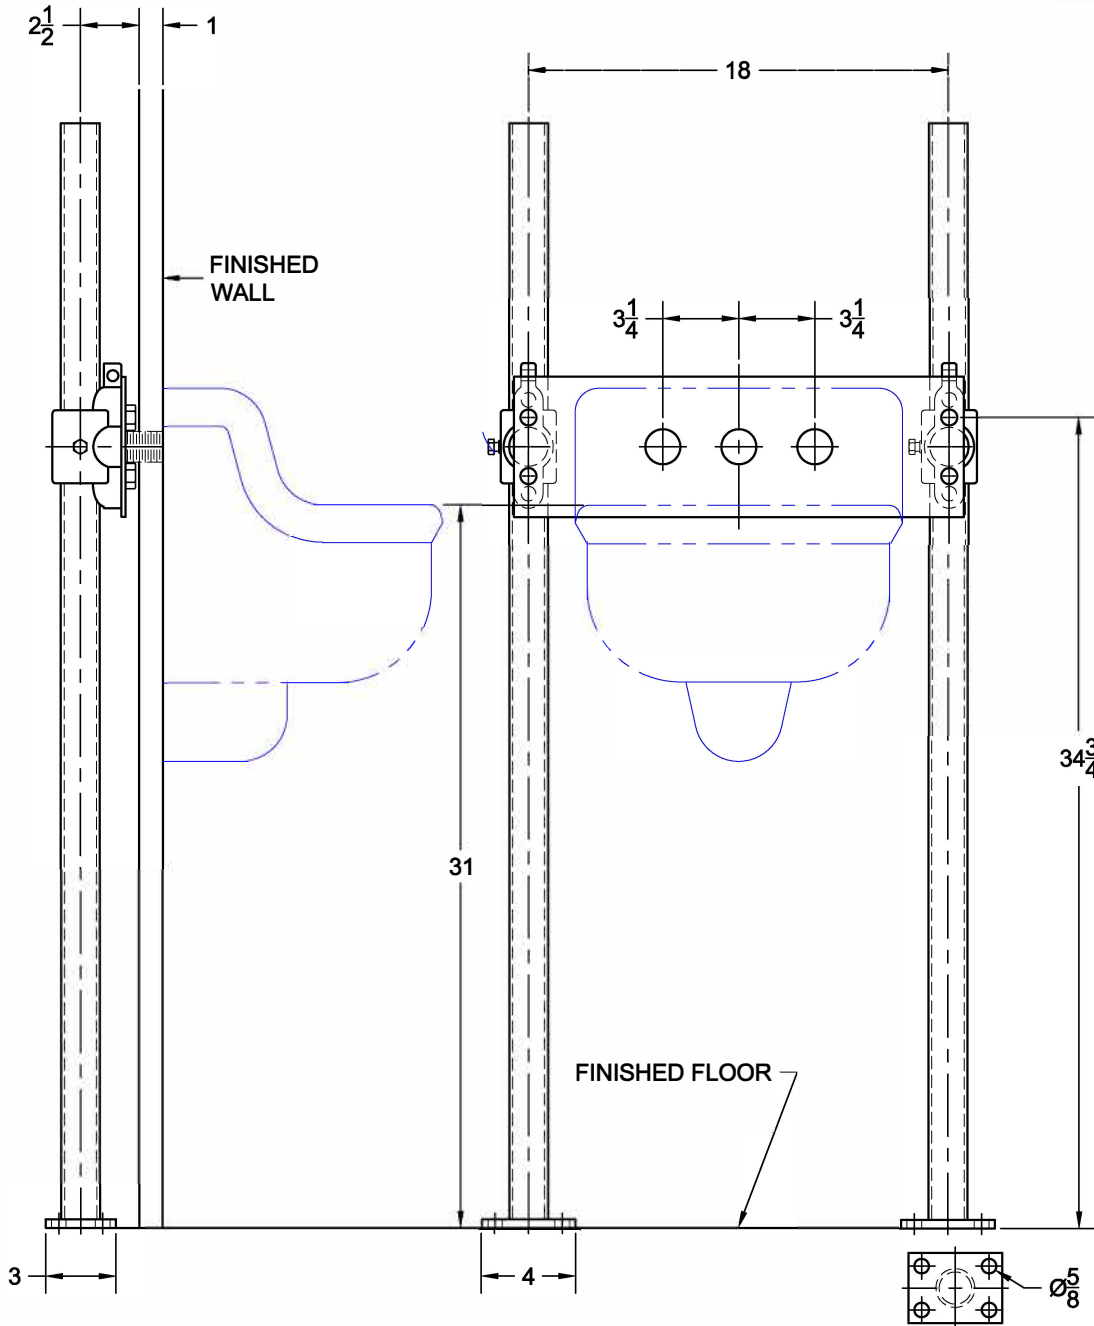

Lavatory Carrier

401

Hanger plate carrier with pipe uprights and welded base feet.

FIXTURE

Manufacturer Kohler

Name Chardon No. K-2475

Style Lavatory

OPTIONS

Cat. No.	Type	Wt. Lbs.
<input type="checkbox"/> 401	Single	40.0

Suffix	Description
<input type="checkbox"/> M36	Rectangular Steel Uprights
<input type="checkbox"/>	

AutoCad.dwg