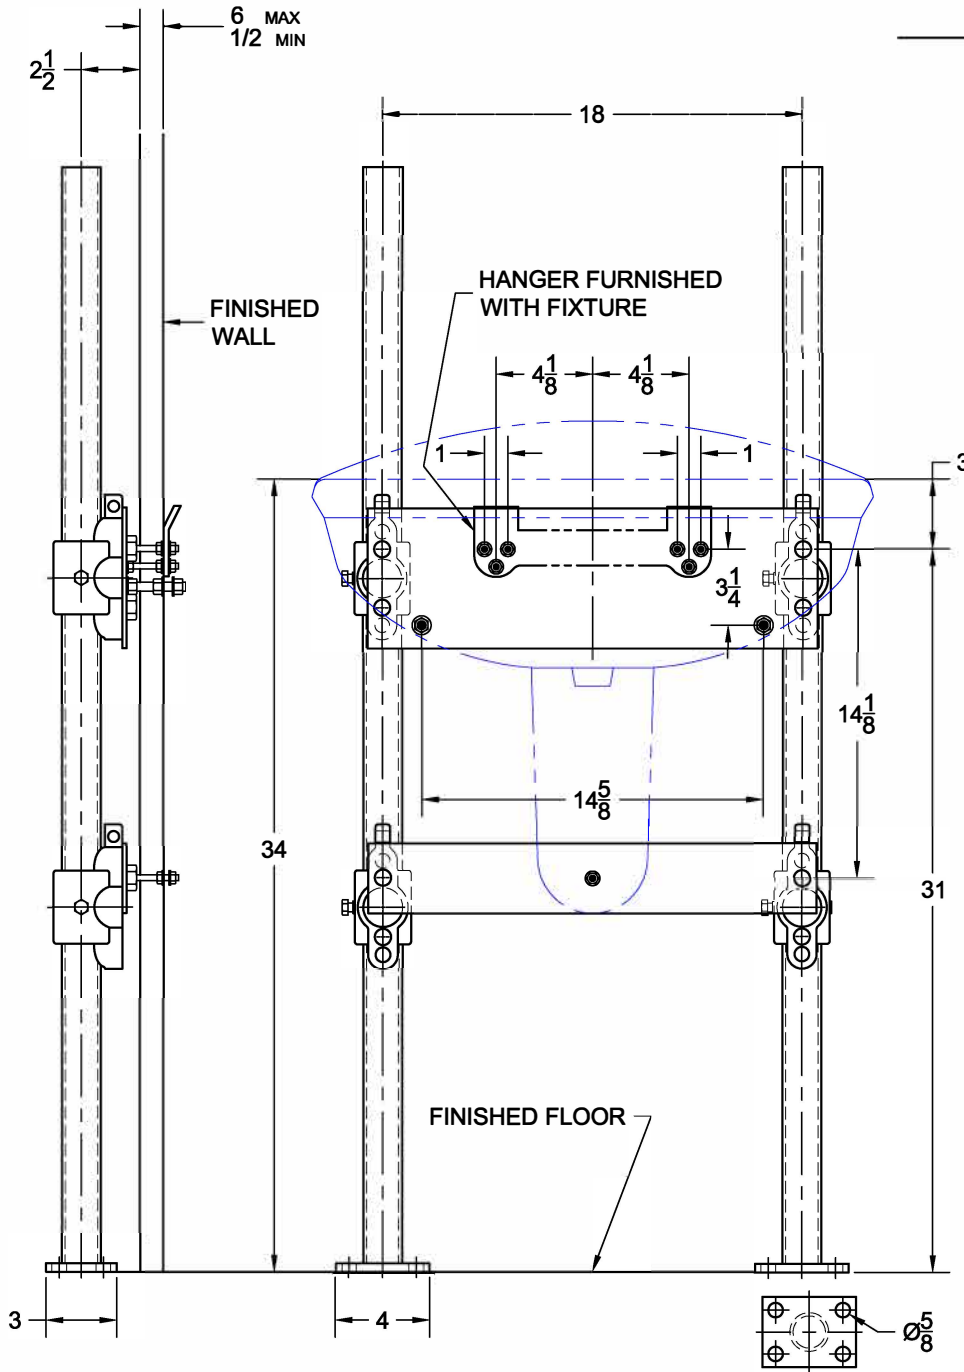

Lavatory Carrier

401-AM11

Hanger plate carrier with pipe uprights, welded base feet and lower plate with fixture support hardware.

FIXTURE

Manufacturer Kohler

Name Portrait No. K-2226

Style Lavatory K-2226-1

K-2228

OPTIONS

Cat. No.	Type	Wt. Lbs.
<input type="checkbox"/> 401-AM11	Single	50.0

Suffix	Description
<input type="checkbox"/> M36	Rectangular Steel Uprights
<input type="checkbox"/>	

AutoCad.dwg