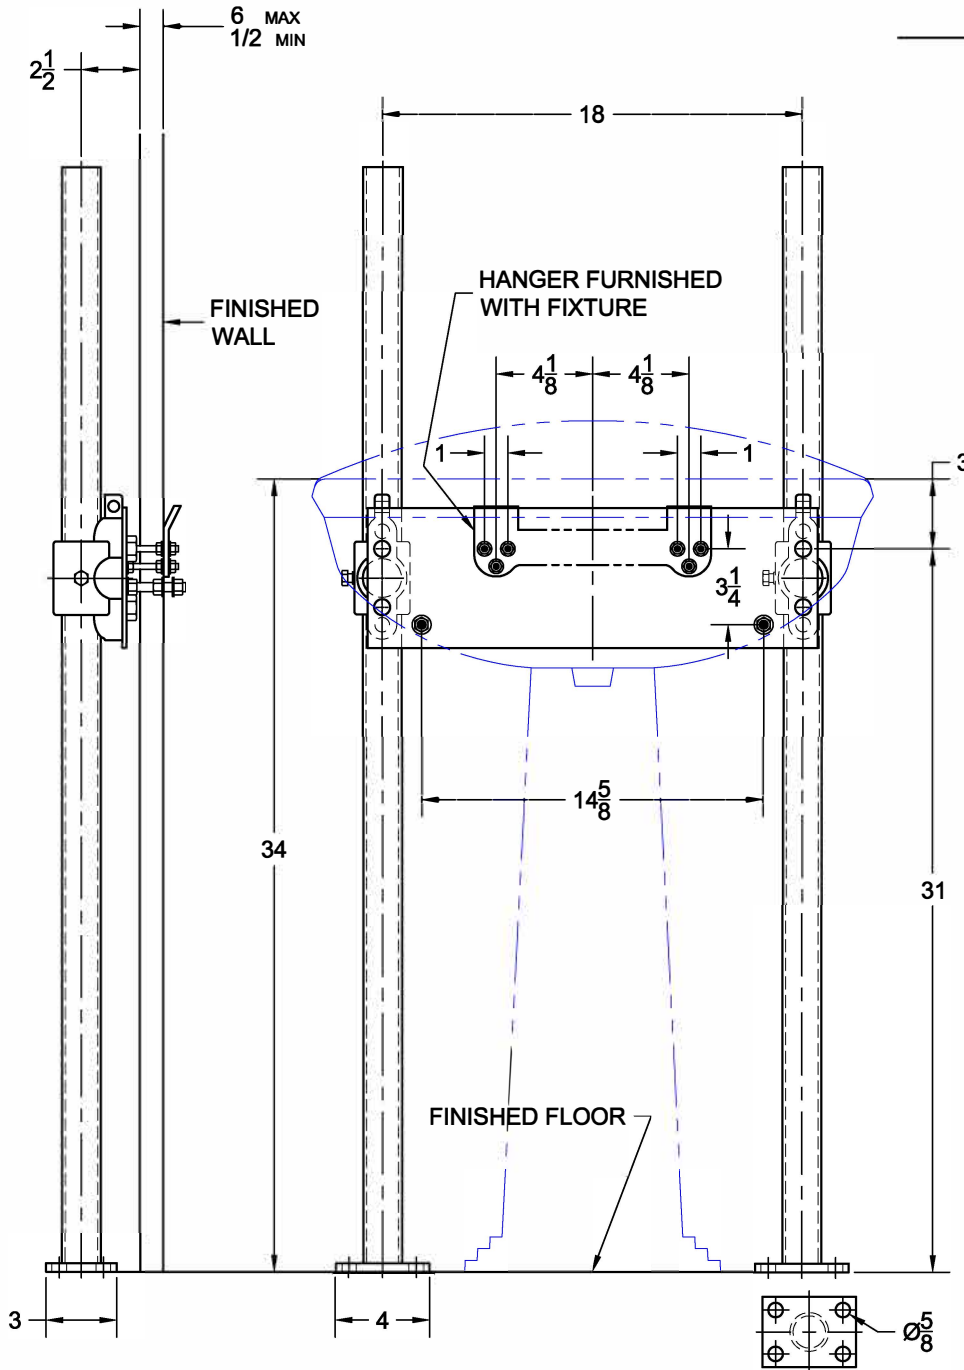

Lavatory Carrier

401

Hanger plate carrier with pipe uprights, welded base feet and fixture support hardware.

FIXTURE

Manufacturer Kohler

Name Portrait No. K-2221

Style Lavatory K-2221-1

K-2224

OPTIONS

Cat. No.	Type	Wt. Lbs.
<input type="checkbox"/> 401	Single	40.0

Suffix	Description
<input type="checkbox"/> M36	Rectangular Steel Uprights
<input type="checkbox"/>	

AutoCad.dwg