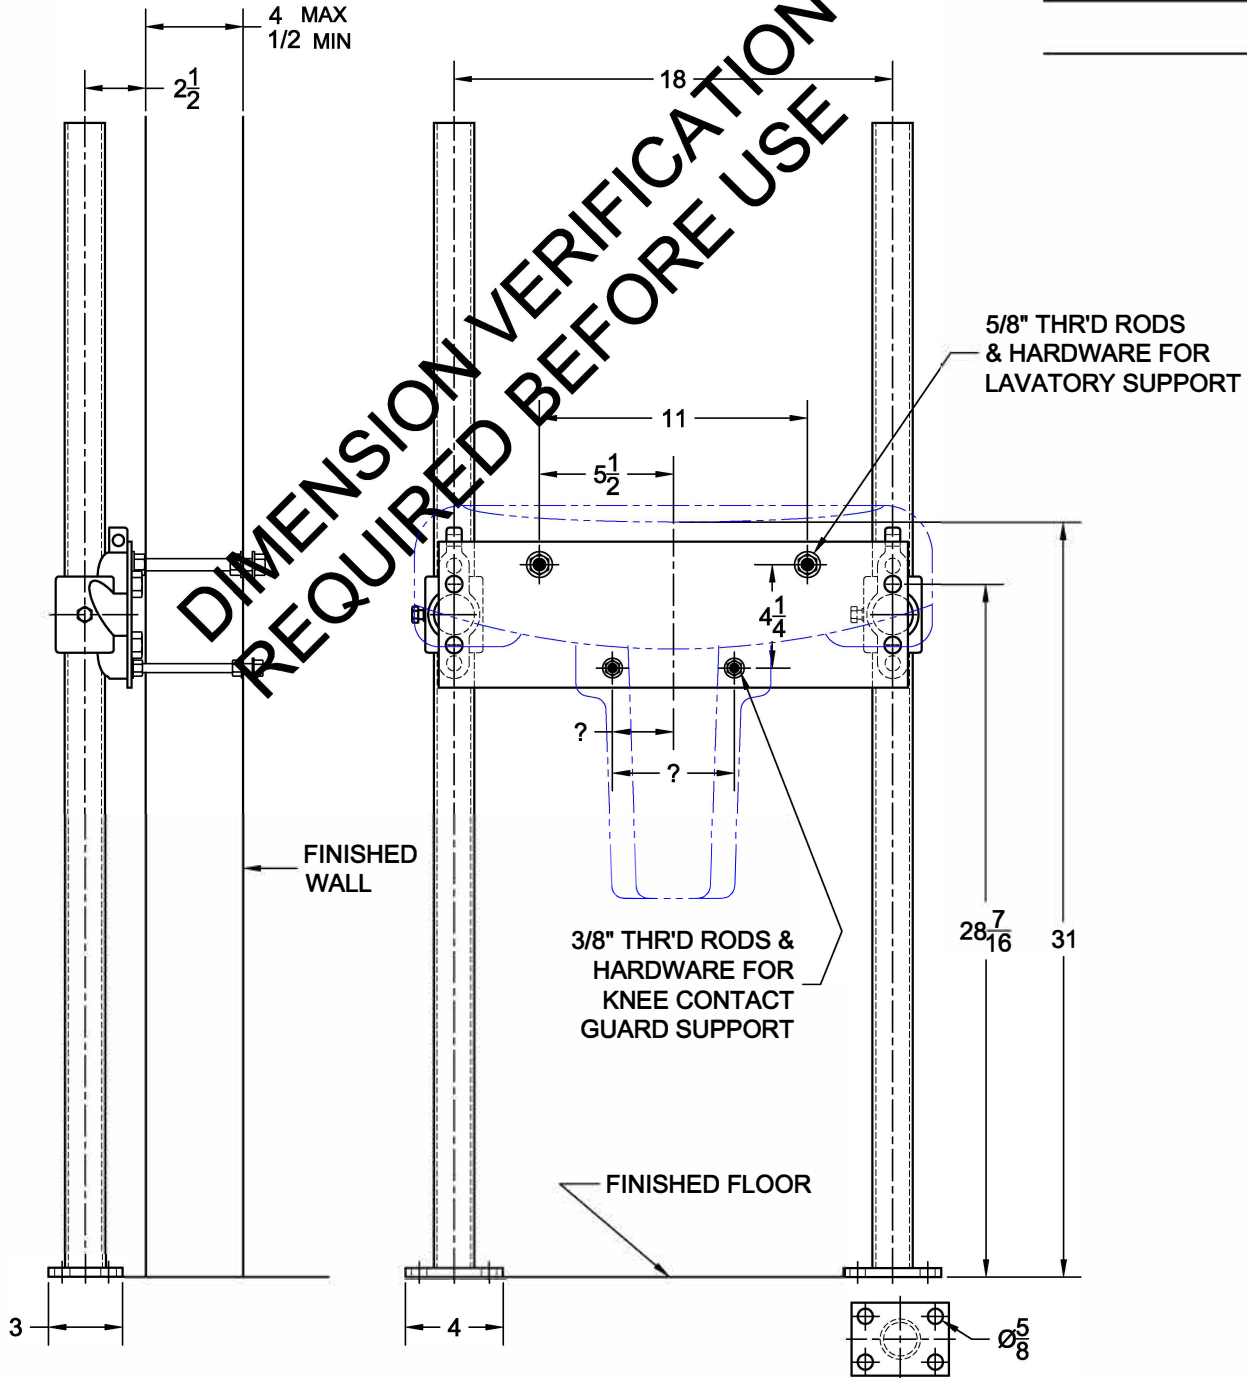

# Lavatory Carrier

401

Hanger plate carrier with pipe uprights,  
welded base feet and fixture support hardware.

## FIXTURE

Manufacturer Kohler

Name Fleur No. K-2167-BA

Style Lavatory