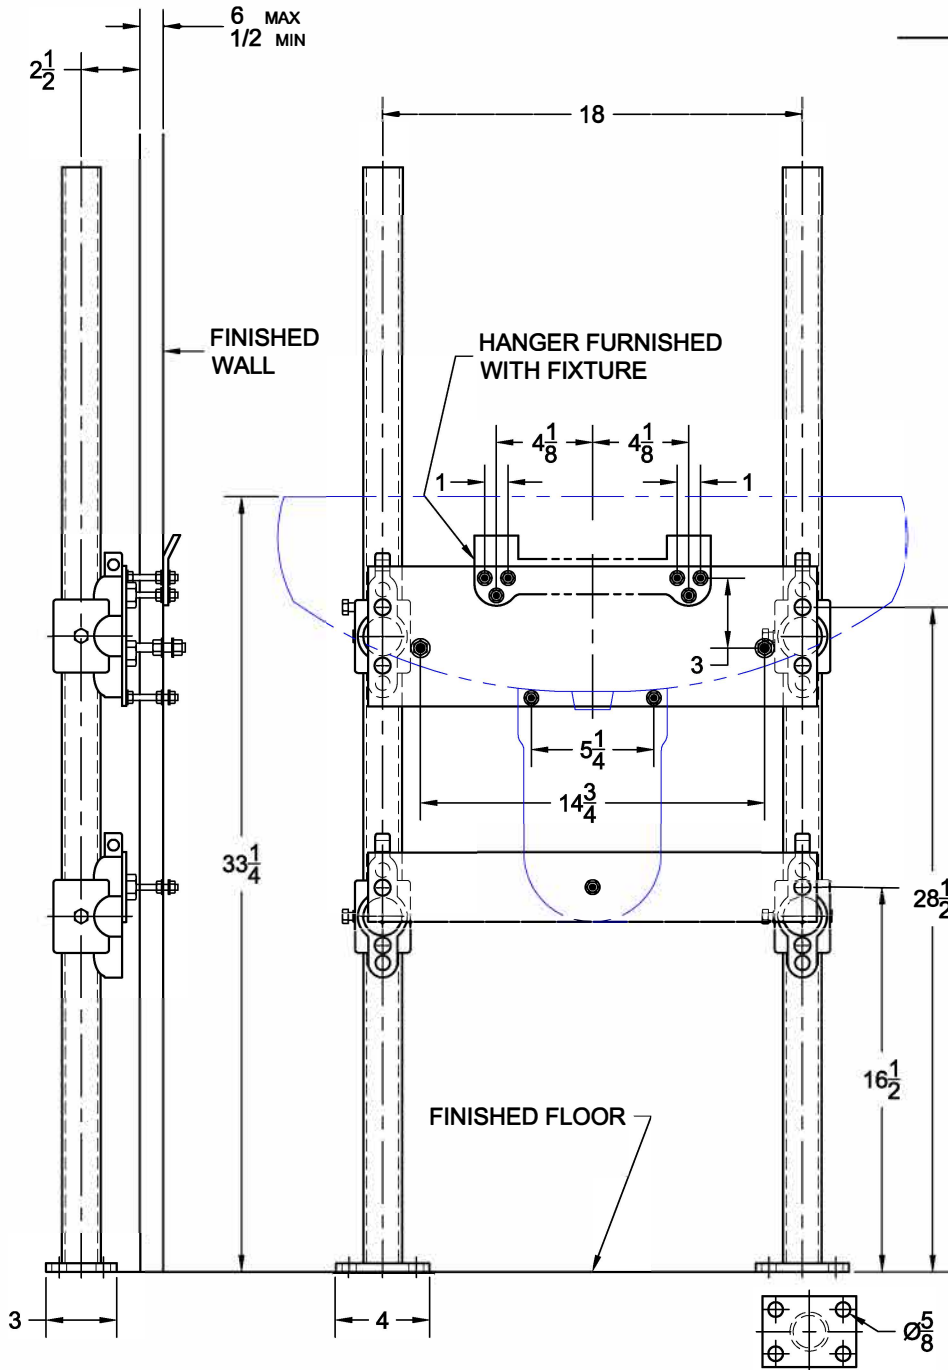

Lavatory Carrier

401

Hanger plate carrier with pipe uprights, welded base feet, lower plate and fixture support hardware.

FIXTURE

Manufacturer Kohler

Name Cabinet No. K-2153

Style Lavatory K-2153-1

K-2173

OPTIONS

Cat. No.	Type	Wt. Lbs.
<input type="checkbox"/> 401	Single	40.0

Suffix	Description
<input type="checkbox"/> M36	Rectangular Steel Uprights
<input type="checkbox"/>	

AutoCad.dwg