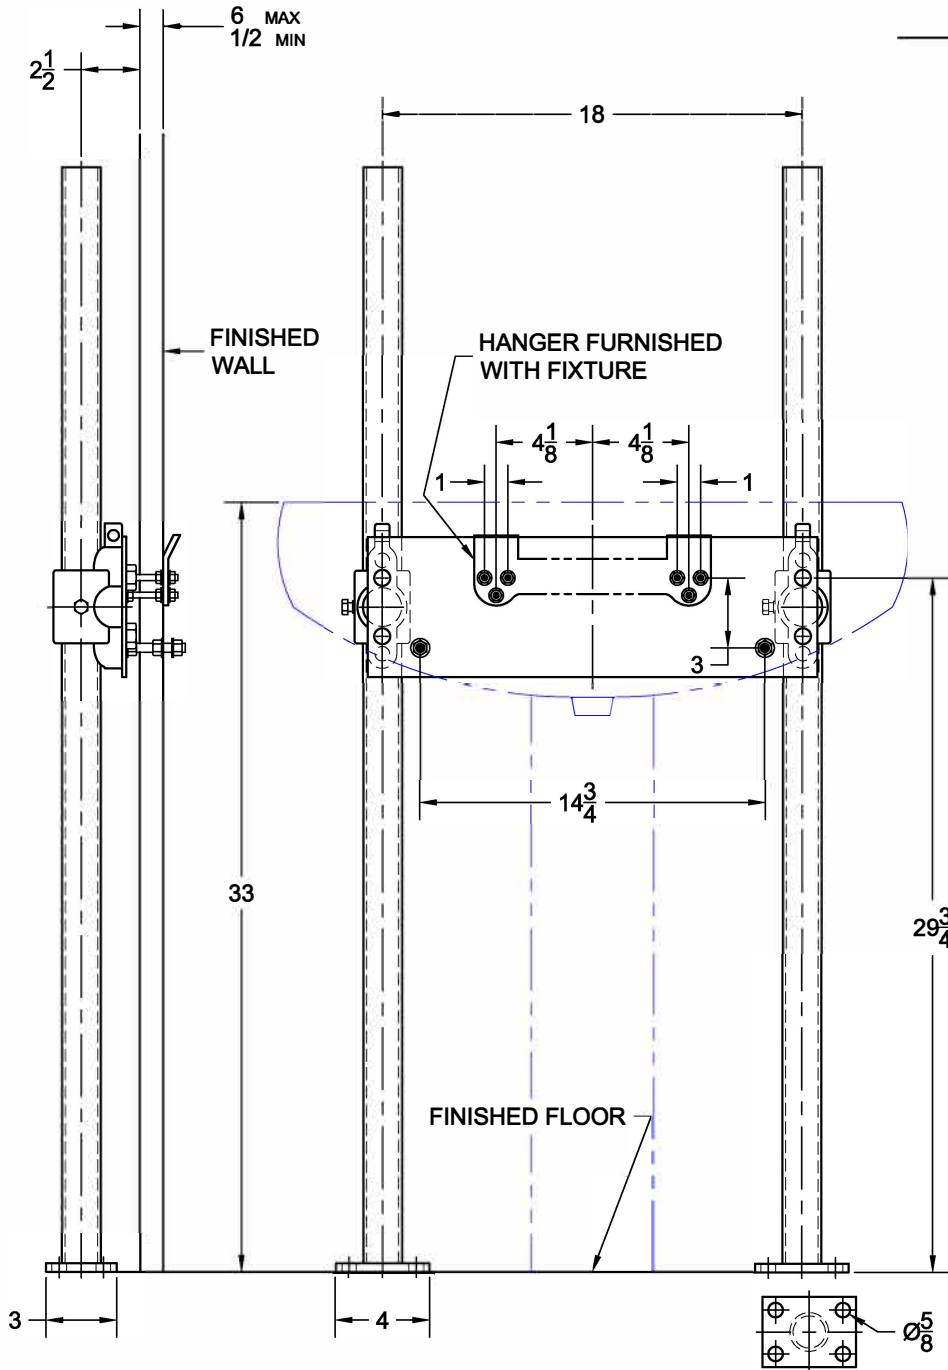

Lavatory Carrier

401

Hanger plate carrier with pipe uprights, welded base feet and fixture support hardware.

FIXTURE

Manufacturer Kohler

Name Cabinet No. K-2134

Style Lavatory K-2134-1

K-2149

OPTIONS

Cat. No.	Type	Wt. Lbs.
<input type="checkbox"/> 401	Single	40.0

Suffix	Description
<input type="checkbox"/> M36	Rectangular Steel Uprights
<input type="checkbox"/>	

AutoCad.dwg