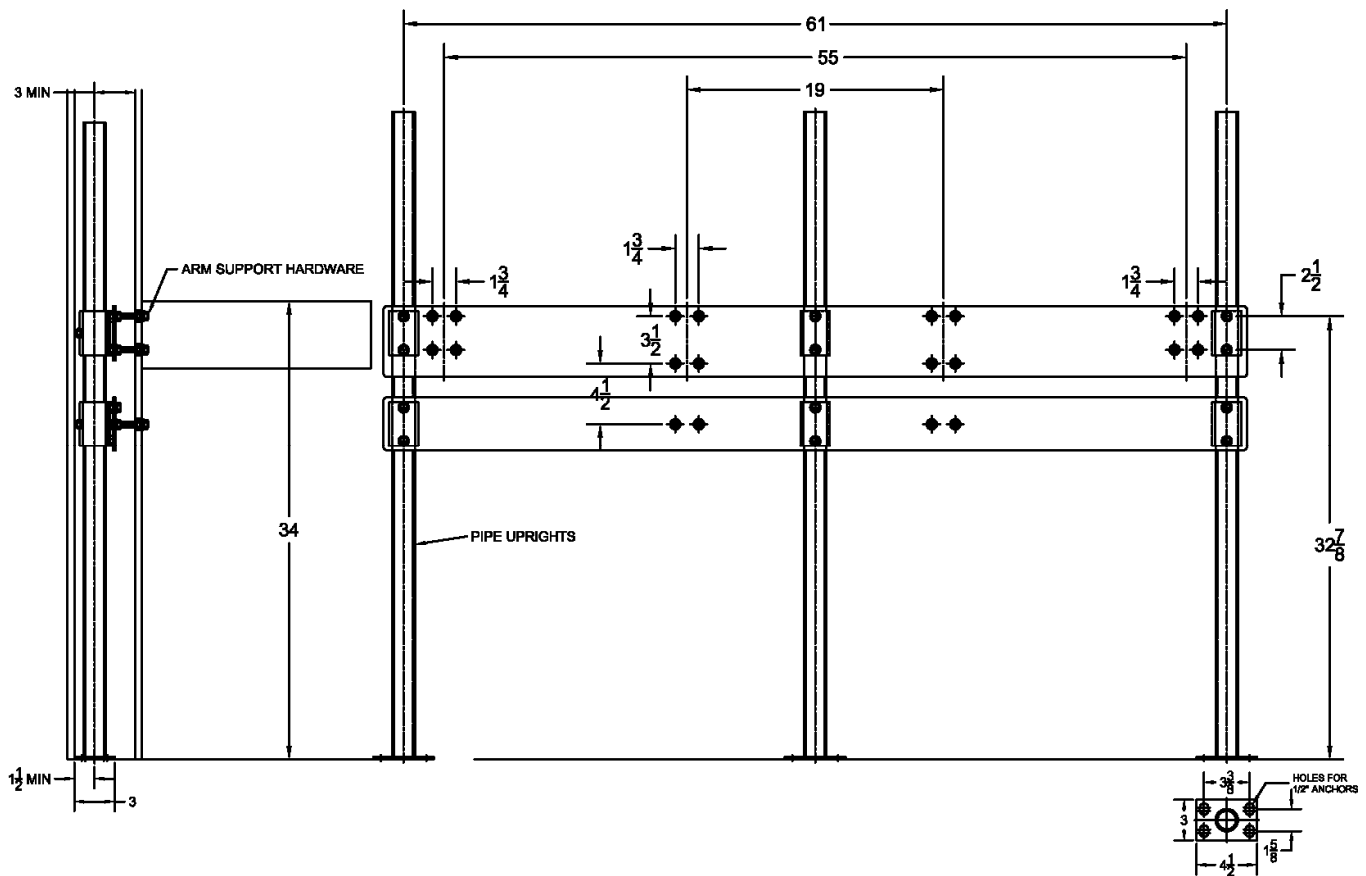

Sloan ELRF-82000

633-AM11 Lavatory Carrier (Support Plate Style)

Regularly Furnished: Single Lavatory fixture support with painted cast iron header couplings, round tubular steel uprights, 7 gauge support plates, zinc plated support hardware and welded base feet.
ASME Type II Sink Carrier Load Rating

UPC Number	Model	Plate Package			Support Kit			Round Uprights		
		Qty	Part No.	UPC	Qty	Part No.	UPC	Qty	Part No.	UPC
633651	633-AM11	1	WP651-H6A	651001	6	WP400-2R	544043	3	PU-1F	227410
		1	WP651-H6B	651002						
637651	633-AM11-M36	1	WP651-H6A	651001	6	WP400-2S	544081	3	PU-22-47	406419
		1	WP643-H6B	651002						