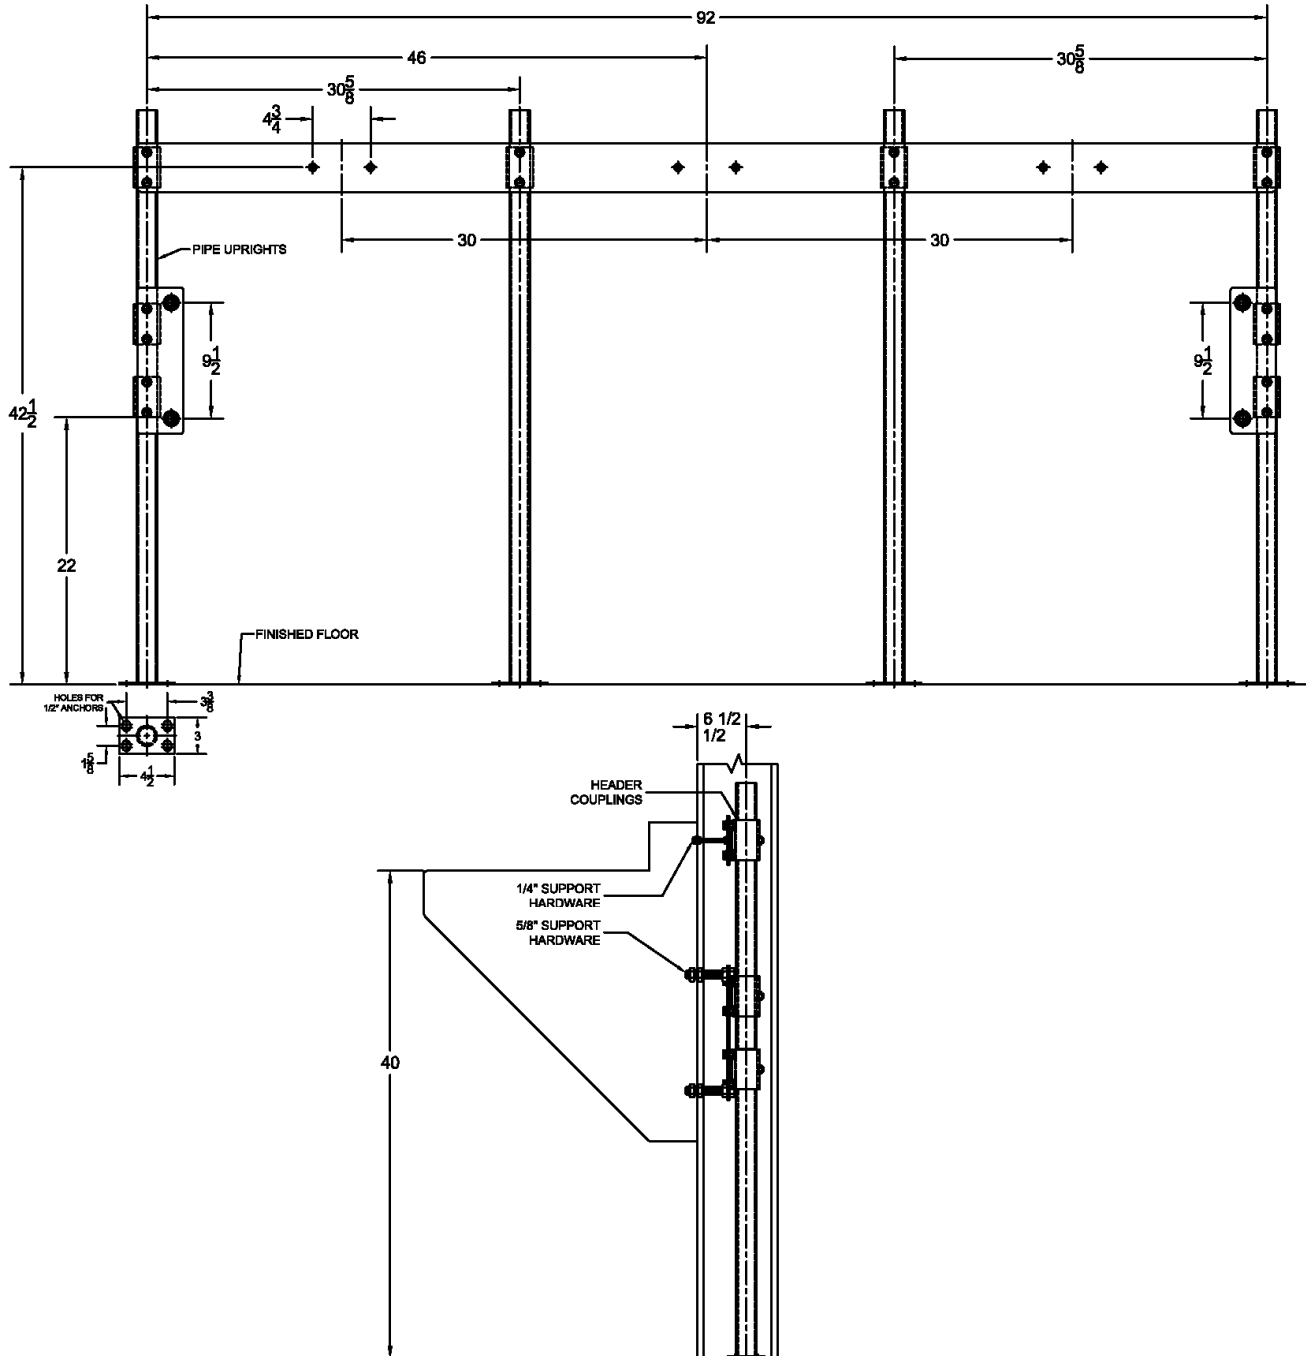

634-AM11 Lavatory Carrier (Support Plate Style)

Regularly Furnished: Single Lavatory fixture support with painted cast iron header couplings, round tubular steel uprights, 7 gauge support plates, zinc plated support hardware and welded base feet.
ASME Type II Sink Carrier Load Rating

UPC Number	Model	Plate Package			Support Kit			Round Uprights		
		Qty	Part No.	UPC	Qty	Part No,	UPC	Qty	Part No.	UPC
634649	633-AM11	1	WP649-H6A	649001	4	WP400-2R	544043	4	PU-1F	227410
		2	WP649-H6B	649002						